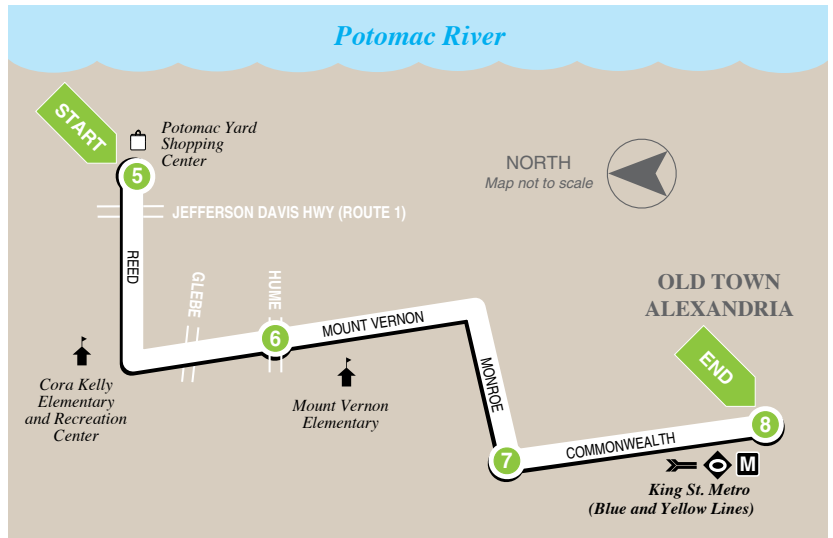

ROUTE AT 10 TO KING ST. M

Southbound

Potomac Yard Shopping Center to King Street Metro

5
Departs
Potomac Yard
(Pier 1)

6
Departs
Mt. Vernon &
Hume

7
Departs
Monroe &
Commonwealth

8
Arrives
King Street
Metro

5
Departs
Potomac Yard
(Pier 1)

6
Departs
Mt. Vernon &
Hume

7
Departs
Monroe &
Commonwealth

8
Arrives
King Street
Metro

WEEKDAYS

	5	6	7	8
AM	6:34	6:42	6:46	6:52
	7:05	7:13	7:18	7:24
	7:36	7:46	7:51	7:57
	8:06	8:16	8:21	8:27
	8:36	8:46	8:51	8:57
	9:06	9:16	9:21	9:27
	9:38	9:46	9:51	9:57
	10:13	10:21	10:26	10:32
	11:13	11:21	11:26	11:32
PM	12:13	12:21	12:26	12:32
	1:13	1:21	1:26	1:32
	2:12	2:21	2:26	2:32
	3:10	3:19	3:26	3:32
	3:58	4:09	4:16	4:22
	4:30	4:41	4:48	4:54
	5:00	5:11	5:18	5:24
	5:30	5:41	5:48	5:54
	6:00	6:11	6:18	6:24
	6:37	6:48	6:55	7:01
	7:10	7:18	7:25	7:31
	8:09	8:17	8:21	8:27
	9:07	9:15	9:19	9:25

SATURDAY

	5	6	7	8
AM	8:31	8:39	8:44	8:50
	9:31	9:39	9:44	9:50
	10:31	10:39	10:44	10:50
	11:31	11:39	11:44	11:50
PM	12:31	12:39	12:44	12:50
	1:31	1:39	1:44	1:50
	2:30	2:39	2:44	2:50
	3:30	3:39	3:44	3:50
	4:30	4:39	4:44	4:50
	5:30	5:39	5:44	5:50
	6:30	6:39	6:44	6:50
	7:32	7:40	7:44	7:50
	8:32	8:40	8:44	8:50
	9:22	9:30	9:34	9:40

SUNDAY

	5	6	7	8
AM	9:36	9:44	9:49	9:55
	10:36	10:44	10:49	10:55
	11:36	11:44	11:49	11:55
PM	12:36	12:44	12:49	12:55
	1:36	1:44	1:49	1:55
	2:35	2:44	2:49	2:55
	3:35	3:44	3:49	3:55
	4:35	4:44	4:49	4:55
	5:35	5:44	5:49	5:55
	6:35	6:44	6:49	6:55