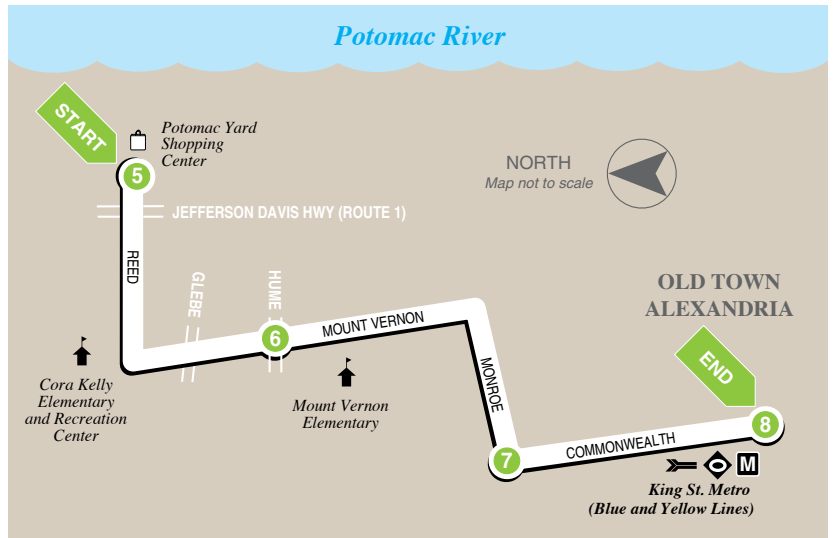

ROUTE AT 10 TO KING ST. M

Southbound Potomac Yard Shopping Center to King Street Metro

	R Reduced Weekday Service*	5 Departs Potomac Yard (Pier 1)	6 Departs Mt. Vernon & Hume	7 Departs Monroe & Commonwealth	8 Arrives King St. Metro
WEEKDAYS					
AM	R	6:34	6:42	6:46	6:52
		7:05	7:13	7:18	7:24
		7:36	7:46	7:51	7:57
		8:06	8:16	8:21	8:27
		8:36	8:46	8:51	8:57
		9:06	9:16	9:21	9:27
		9:38	9:46	9:51	9:57
		10:13	10:21	10:26	10:32
		11:13	11:21	11:26	11:32
PM	R	12:13	12:21	12:26	12:32
		1:13	1:21	1:26	1:32
		2:12	2:21	2:26	2:32
		3:10	3:19	3:26	3:32
		3:58	4:09	4:16	4:22
		4:30	4:41	4:48	4:54
		5:00	5:11	5:18	5:24
		5:30	5:41	5:48	5:54
		6:00	6:11	6:18	6:24
		6:37	6:48	6:55	7:01
		7:10	7:18	7:25	7:31
		7:37	7:45	7:49	7:55
		8:09	8:17	8:21	8:27
		9:07	9:15	9:19	9:25

	5 Departs Potomac Yard (Pier 1)	6 Departs Mt. Vernon & Hume	7 Departs Monroe & Commonwealth	8 Arrives King St. Metro
SATURDAY				
AM	8:31	8:39	8:44	8:50
	9:31	9:39	9:44	9:50
	10:31	10:39	10:44	10:50
	11:31	11:39	11:44	11:50
PM	12:31	12:39	12:44	12:50
	1:31	1:39	1:44	1:50
	2:30	2:39	2:44	2:50
	3:30	3:39	3:44	3:50
	4:30	4:39	4:44	4:50
	5:30	5:39	5:44	5:50
	6:30	6:39	6:44	6:50
	7:32	7:40	7:44	7:50
	8:32	8:40	8:44	8:50
	9:23	9:31	9:35	9:41

	5 Departs Potomac Yard (Pier 1)	6 Departs Mt. Vernon & Hume	7 Departs Monroe & Commonwealth	8 Arrives King St. Metro
SUNDAY				
AM	9:36	9:44	9:49	9:55
	10:36	10:44	10:49	10:55
	11:36	11:44	11:49	11:55
PM	12:36	12:44	12:49	12:55
	1:36	1:44	1:49	1:55
	2:35	2:44	2:49	2:55
	3:35	3:44	3:49	3:55
	4:35	4:44	4:49	4:55
	5:35	5:44	5:49	5:55
	6:35	6:44	6:49	6:55

*R indicates that these trips operate on Reduced Weekday Service Days