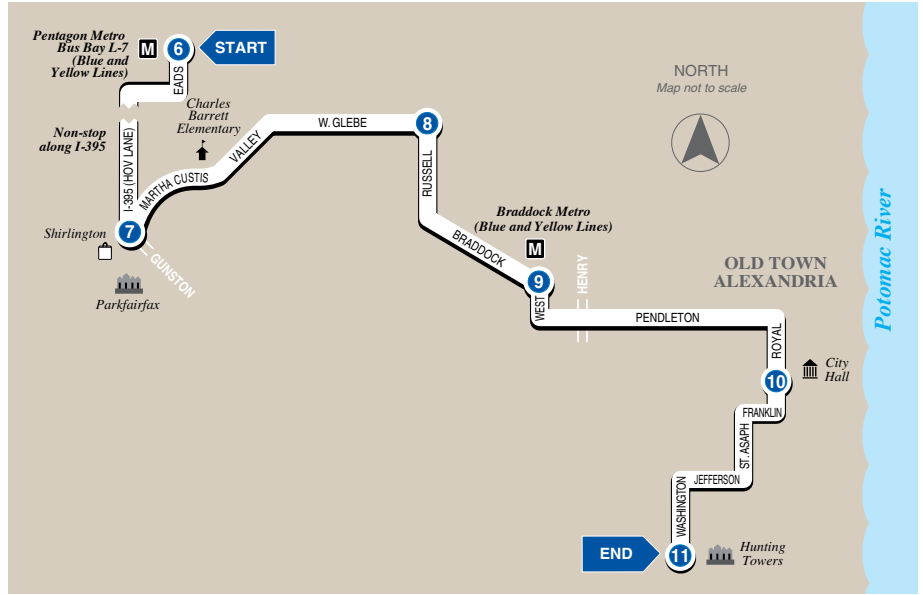

ROUTE AT3 TO HUNTING TOWERS

Southbound
 Pentagon Metro
 and Parkfairfax to
 Hunting Towers

6
 Departs
 Pentagon
 Metro

7
 Departs
 Martha Custis
 & Gunston

8
 Departs
 Russell &
 W. Glebe

9
 Departs
 Braddock
 Metro

10
 Departs
 Royal & King
 (City Hall)

11
 Arrives
 Hunting
 Towers

WEEKDAYS

	6	7	8	9	10	11
AM	6:29	6:36	6:42	6:52	7:00	7:08
	6:49	6:56	7:02	7:12	7:20	7:28
	7:09	7:16	7:22	7:32	7:40	7:48
	7:29	7:36	7:42	7:52	8:00	8:08
	7:49	7:56	8:02	8:12	8:20	8:28
	8:09	8:16	8:22	8:32	8:40	8:48
	8:29	8:36	8:42	8:52	9:00	9:08
	8:49	8:56	9:02	9:12	9:20	—
	9:17	9:24	9:30	9:40	—	—

REFER TO AT3—4 LOOP ROUTE FOR MIDDAY SERVICE

	6	7	8	9	10	11
PM	3:30	3:37	3:43	3:53	4:00	4:08
	3:50	3:57	4:03	4:13	4:20	4:28
	4:10	4:17	4:23	4:33	4:40	4:48
	4:30	4:37	4:43	4:53	5:00	5:08
	4:50	4:57	5:03	5:13	5:20	5:28
	5:10	5:17	5:23	5:33	5:40	5:48
	5:30	5:37	5:43	5:53	6:00	6:08
	5:50	5:59	6:05	6:15	6:22	6:30
	6:10	6:19	6:25	6:35	6:42	6:50
	6:30	6:37	6:43	6:53	7:00	7:08
	6:50	6:57	7:03	7:13	7:20	7:28
	7:12	7:19	7:25	7:35	7:42	7:50
	7:32	7:39	7:45	7:55	—	—

REFER TO AT3—4 LOOP ROUTE FOR EVENING AND WEEKEND SERVICE