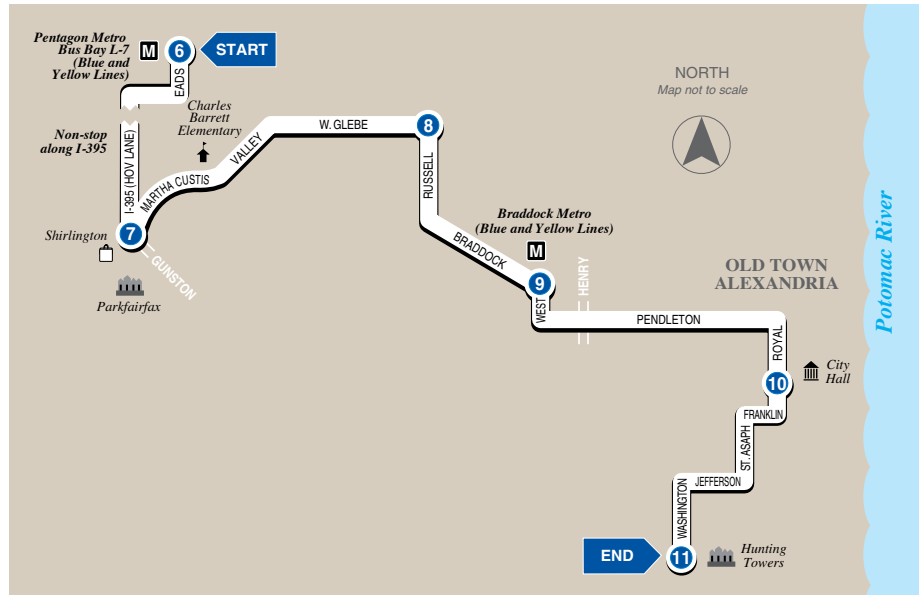

ROUTE AT3 TO HUNTING TOWERS

Southbound
 Pentagon Metro
 and Parkfairfax to
 Hunting Towers

R	6	7	8	9	10	11
Reduced Weekday Service*	Departs Pentagon Metro	Departs Martha Custis & Gunston	Departs Russell & W. Glebe	Departs Braddock Metro	Departs Royal & King (City Hall)	Arrives Hunting Towers

WEEKDAYS

AM	R	6:29	6:36	6:42	6:52	7:00	7:08
		6:49	6:56	7:02	7:12	7:20	7:28
	R	7:09	7:16	7:22	7:32	7:40	7:48
		7:29	7:36	7:42	7:52	8:00	8:08
	R	7:49	7:56	8:02	8:12	8:20	8:28
		8:09	8:16	8:22	8:32	8:40	8:48
	R	8:29	8:36	8:42	8:52	9:00	9:08
		8:49	8:56	9:02	9:12	9:20	—
	R	9:17	9:24	9:30	9:40	—	—

REFER TO AT3-4 LOOP ROUTE FOR MIDDAY SERVICE

PM	R	3:30	3:37	3:43	3:53	4:00	4:08
		3:50	3:57	4:03	4:13	4:20	4:28
	R	4:10	4:17	4:23	4:33	4:40	4:48
		4:30	4:37	4:43	4:53	5:00	5:08
	R	4:50	4:57	5:03	5:13	5:20	5:28
		5:10	5:17	5:23	5:33	5:40	5:48
	R	5:30	5:37	5:43	5:53	6:00	6:08
		5:50	5:59	6:05	6:15	6:22	6:30
	R	6:10	6:19	6:25	6:35	6:42	6:50
		6:30	6:37	6:43	6:53	7:00	7:08
	R	6:50	6:57	7:03	7:13	7:20	7:28
		7:12	7:19	7:25	7:35	7:42	7:50
	R	7:32	7:39	7:45	7:55	—	—

REFER TO AT3-4 LOOP ROUTE FOR EVENING AND WEEKEND SERVICE

*R indicates that these trips operate on Reduced Weekday Service Days