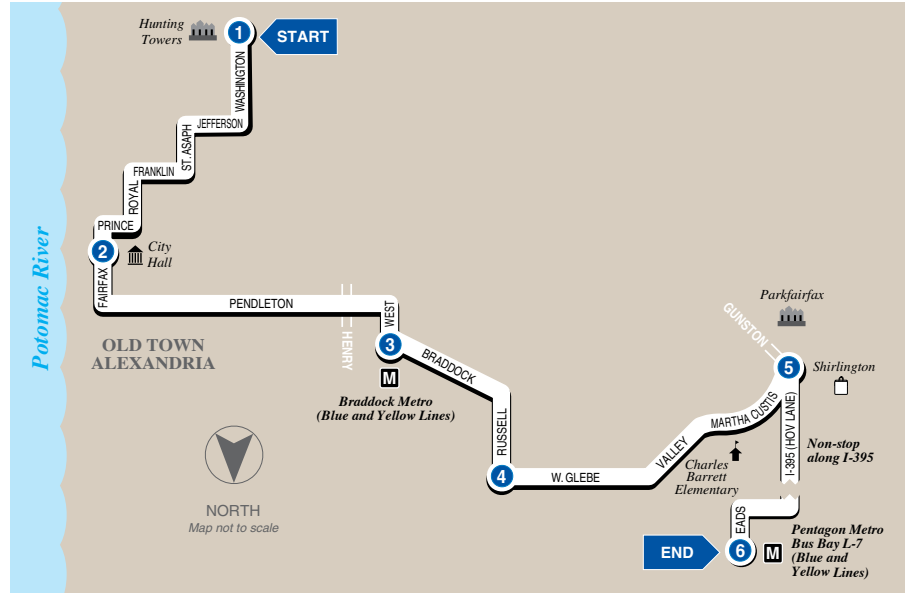

ROUTE AT3 TO PARKFAIRFAX, PENTAGON M

Northbound
Hunting Towers
to Parkfairfax and
Pentagon Metro

- 1**
Departs
Hunting
Towers
- 2**
Departs
King & Fairfax
(City Hall)
- 3**
Departs
Braddock
Metro
- 4**
Departs
Russell &
W. Glebe
- 5**
Departs
Martha Custis
& Gunston
- 6**
Arrives
Pentagon
Metro

WEEKDAYS

	1	2	3	4	5	6
AM	5:32	5:39	5:49	5:58	6:05	6:14
	—	—	6:09	6:18	6:25	6:34
	6:12	6:19	6:29	6:38	6:45	6:54
	6:32	6:39	6:49	6:58	7:05	7:14
	6:55	7:02	7:12	7:21	7:28	7:37
	7:15	7:22	7:32	7:41	7:48	7:57
	7:35	7:42	7:52	8:01	8:08	8:17
	7:55	8:02	8:12	8:21	8:28	8:37
	8:15	8:22	8:32	8:41	8:48	8:57
	8:35	8:42	8:52	9:01	9:08	9:17
	8:55	9:02	9:12	9:21	9:28	9:37
	9:16	9:22	9:32	9:41	9:48	9:57
REFER TO AT3—4 LOOP ROUTE FOR MIDDAY SERVICE						
PM	—	—	3:19	3:28	3:33	3:40
	—	3:41	3:51	4:00	4:05	4:12
	4:15	4:21	4:31	4:40	4:45	4:52
	4:35	4:41	4:51	5:00	5:05	5:12
	4:55	5:01	5:11	5:20	5:25	5:32
	5:19	5:25	5:35	5:44	5:49	5:56
	5:39	5:45	5:55	6:04	6:09	6:16
	5:59	6:05	6:15	6:24	6:29	6:36
	6:20	6:26	6:36	6:45	6:50	6:57
	6:40	6:46	6:56	7:05	7:10	7:17
	7:05	7:11	7:21	7:30	7:35	—
	7:39	7:45	7:55	8:04	8:09	—

REFER TO AT3—4 LOOP ROUTE FOR EVENING AND WEEKEND SERVICE