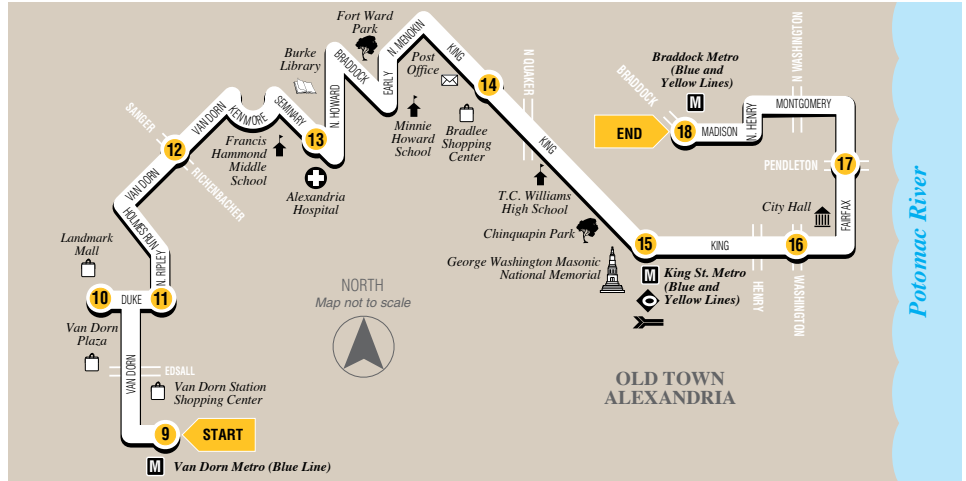

ROUTE AT5 TO BRADDOCK M VIA OLD TOWN

Eastbound
 Van Dorn Metro to
 Braddock Metro via
 Old Town Alexandria

R	9	10	11	12	13	14	15	16	17	18
Reduced Weekday Service*	Departs Van Dorn Metro	Departs Landmark Mall	Departs Duke & Ripley	Departs Van Dorn & Sanger	Departs Alexandria Hospital	Departs Bradlee Shopping Center	Departs King St. Metro	Departs King & Washington	Departs Fairfax & Pendleton	Arrives Braddock Metro