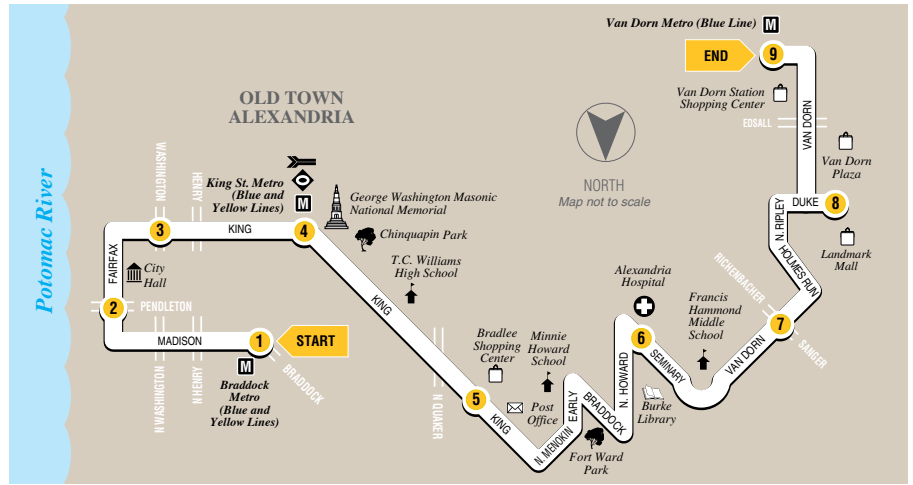

ROUTE AT5 TO LANDMARK, VAN DORN M

Westbound
 Braddock Metro
 to Landmark Mall
 and Van Dorn Metro

	R	1	2	3	4	5	6	7	8	9
	Reduced Weekday Service*	Departs Braddock Metro	Departs Fairfax & Pendleton	Departs King & Washington	Departs King St. Metro	Departs Bradlee Shopping Center	Departs Alexandria Hospital	Departs Van Dorn & Sanger	Departs Landmark Mall	Arrives Van Dorn Metro

1
Departs
Braddock
Metro

2
Departs
Fairfax &
Pendleton

3
Departs
King &
Washington

4
Departs
King St.
Metro

5
Departs
Bradlee Shopping
Center

6
Departs
Alexandria
Hospital

7
Departs
Van Dorn &
Sanger

8
Departs
Landmark
Mall

9
Arrives
Van Dorn
Metro

SATURDAY

AM	7:07	7:12	7:17	7:25	7:37	7:43	7:48	7:54	—
	7:39	7:44	7:49	7:57	8:09	8:15	8:20	8:26	8:40
	8:09	8:14	8:19	8:27	8:39	8:45	8:50	8:56	9:10
	8:48	8:53	8:58	9:06	9:18	9:24	9:29	9:37	9:51
	9:18	9:23	9:28	9:36	9:48	9:54	9:59	10:07	10:21
	9:48	9:53	9:58	10:06	10:18	10:24	10:29	10:37	10:51
	10:17	10:23	10:28	10:36	10:48	10:54	10:59	11:07	11:21
	10:47	10:53	10:58	11:06	11:18	11:24	11:29	11:37	11:51
	11:17	11:23	11:28	11:36	11:48	11:54	11:59	12:07	12:21
	11:47	11:53	11:58	12:06	12:18	12:24	12:29	12:37	12:51
PM	12:16	12:22	12:27	12:36	12:48	12:54	12:59	1:07	1:21
	12:46	12:52	12:57	1:06	1:18	1:24	1:29	1:37	1:51
	1:16	1:22	1:27	1:36	1:48	1:54	1:59	2:07	2:21
	1:46	1:52	1:57	2:06	2:18	2:24	2:29	2:37	2:51
	2:16	2:22	2:27	2:36	2:48	2:54	2:59	3:07	3:21
	2:46	2:52	2:57	3:06	3:18	3:24	3:29	3:37	3:51
	3:16	3:22	3:27	3:36	3:48	3:54	3:59	4:07	4:21
	3:46	3:52	3:57	4:06	4:18	4:24	4:29	4:37	4:51
	4:16	4:22	4:27	4:36	4:48	4:54	4:59	5:07	5:21
	4:46	4:52	4:57	5:06	5:18	5:24	5:29	5:37	5:51
	5:16	5:22	5:27	5:36	5:48	5:54	5:59	6:07	6:21
	5:46	5:52	5:57	6:06	6:18	6:24	6:29	6:37	6:51
	6:45	6:50	6:55	7:02	7:10	7:16	7:21	7:29	7:43
	7:45	7:50	7:55	8:02	8:10	8:16	8:20	8:27	8:41
	8:52	8:57	9:02	9:09	9:17	9:23	9:27	9:34	9:48
	9:55	10:00	10:05	10:12	10:20	10:26	10:30	10:37	10:51
	10:55	11:00	11:05	11:12	11:20	11:26	11:30	11:37	—