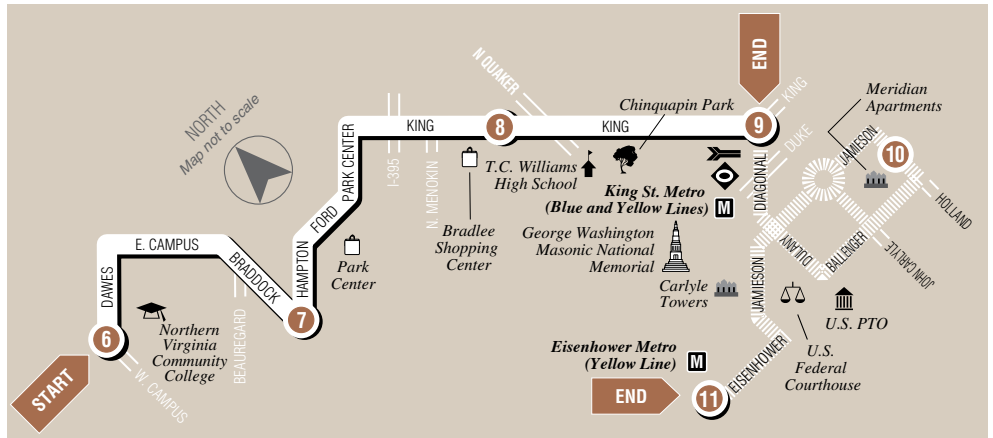

ROUTE AT6 TO KING ST. EISENHOWER

Eastbound
Northern Virginia
Community College to
King Street Metro and
Eisenhower Metro

6
Departs
No. VA Community College
(W. Campus & Dawes)

7
Departs
Hampton &
Braddock

8
Departs
Bradlee Shopping
Center

9
Arrives
King St.
Metro

10
Departs
Holland & Jamieson
(Meridian Apts.)

11
Arrives
Eisenhower
Metro

WEEKDAYS

	6	7	8	9	10	11
AM	5:51	5:54	6:00	6:09	6:13	6:19
	6:14	6:17	6:23	6:32	6:36	6:42
	6:33	6:36	6:42	6:51	6:55	7:01
	7:03	7:06	7:12	7:21	7:25	7:31
	7:29	7:32	7:38	7:50	7:54	8:00
	8:02	8:05	8:11	8:23	8:27	8:33
	8:29	8:32	8:38	8:50	8:54	9:00
	8:56	8:59	9:05	9:17	9:21	9:27
	9:32	9:35	9:41	9:50	9:54	10:00
	9:59	10:02	10:08	10:17	—	—
	10:27	10:30	10:36	10:45	—	—
	10:57	11:00	11:06	11:15	—	—
	11:27	11:30	11:36	11:45	—	—
	11:57	12:00	12:06	12:15	—	—
PM	12:27	12:30	12:36	12:45	—	—
	12:57	1:00	1:06	1:15	—	—
	1:24	1:27	1:33	1:45	—	—
	1:56	1:59	2:05	2:17	—	—
	2:26	2:29	2:35	2:47	—	—
	2:56	2:59	3:05	3:17	3:21	3:27
	3:28	3:31	3:37	3:50	3:54	4:00
	3:58	4:01	4:07	4:20	4:24	4:30
	4:32	4:35	4:41	4:54	4:58	5:04
	4:48	4:51	4:57	5:10	5:14	5:20
	5:08	5:11	5:17	5:30	5:34	5:40
	5:38	5:41	5:47	6:00	6:04	6:10
	6:03	6:06	6:12	6:25	6:29	6:35
	6:34	6:37	6:43	6:56	7:00	7:06
	7:01	7:04	7:10	7:20	7:24	7:30
	7:31	7:34	7:40	7:50	7:54	8:00
	8:27	8:30	8:36	8:45	—	—
	9:05	9:08	9:14	9:23	—	—
	9:35	9:38	9:44	9:53	—	—
	10:00	10:03	10:09	10:18	—	—
	10:45	10:48	10:54	11:03	—	—

SEE PAGE 27 FOR DETAILED MAP OF PTO AND CARLYLE AREA