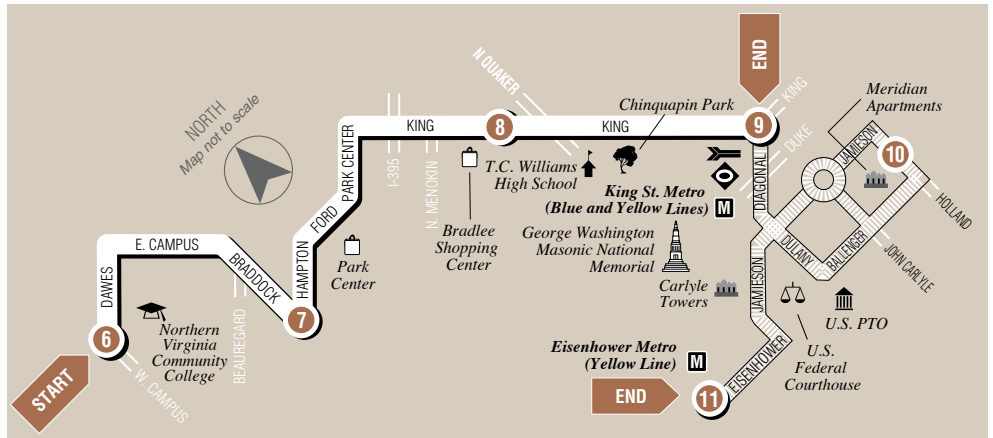

# ROUTE AT6 TO KING ST. M EISENHOWER M

**Eastbound**  
Northern Virginia  
Community College to  
King Street Metro and  
Eisenhower Metro

	<b>6</b>	<b>7</b>	<b>8</b>	<b>9</b>	<b>10</b>	<b>11</b>
<b>R</b>	Departs No. VA Community College (W. Campus & Dawes)	Departs Hampton & Braddock	Departs Bradlee Shopping Center	Departs King St. Metro	Departs Holland & Jamieson (Meridian Apts.)	Arrives Eisenhower Metro
<b>WEEKDAYS</b>						
AM	5:47	5:50	5:56	6:05	6:09	6:15
R	6:02	6:05	6:11	6:20	6:24	6:30
	6:23	6:26	6:32	6:41	6:45	6:51
	6:48	6:51	6:57	7:06	7:10	7:16
R	7:14	7:17	7:23	7:35	7:39	7:45
	7:44	7:47	7:53	8:05	8:09	8:15
R	8:14	8:17	8:23	8:35	8:39	8:45
	8:44	8:47	8:53	9:05	9:09	9:15
R	9:17	9:20	9:26	9:35	9:39	9:45
R	9:59	10:02	10:08	10:17	—	—
	10:27	10:30	10:36	10:45	—	—
R	10:57	11:00	11:06	11:15	—	—
	11:27	11:30	11:36	11:45	—	—
R	11:57	12:00	12:06	12:15	—	—
PM	12:27	12:30	12:36	12:45	—	—
R	12:57	1:00	1:06	1:15	—	—
	1:24	1:27	1:33	1:45	—	—
R	1:56	1:59	2:05	2:17	—	—
	2:26	2:29	2:35	2:47	—	—
R	2:56	2:59	3:05	3:17	3:21	3:27
	3:28	3:31	3:37	3:50	3:54	4:00
R	3:58	4:01	4:07	4:20	4:24	4:30
	4:32	4:35	4:41	4:54	4:58	5:04
	4:48	4:51	4:57	5:10	5:14	5:20
	5:08	5:11	5:17	5:30	5:34	5:40
R	5:38	5:41	5:47	6:00	6:04	6:10
	6:03	6:06	6:12	6:25	6:29	6:35
R	6:34	6:37	6:43	6:56	7:00	7:06
	7:01	7:04	7:10	7:20	7:24	7:30
R	7:31	7:34	7:40	7:50	7:54	8:00
	8:27	8:30	8:36	8:45	—	—
	9:05	9:08	9:14	9:23	—	—
R	9:35	9:38	9:44	9:53	—	—
	10:00	10:03	10:09	10:18	—	—
	10:45	10:48	10:54	11:03	—	—