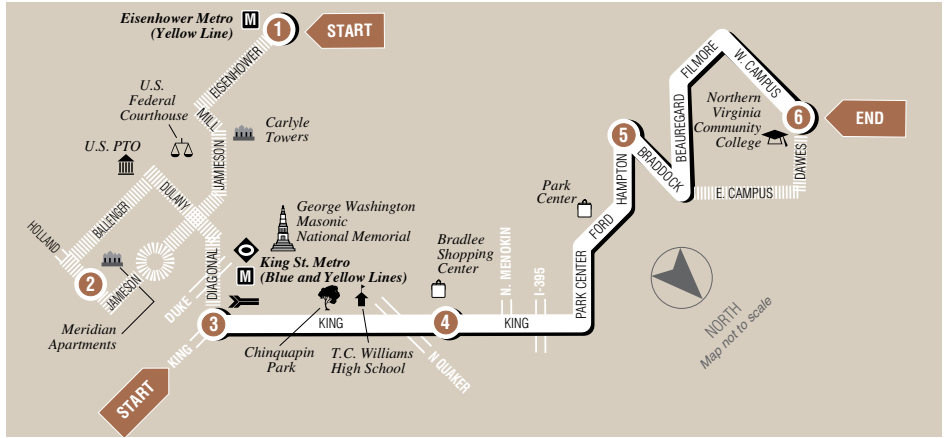

ROUTE AT6 TO NVCC

Westbound
Eisenhower Metro and
King Street Metro to
Northern Virginia
Community College

1
Departs
Eisenhower
Metro

2
Departs
Holland & Jamieson
(Meridian Apts.)

3
Departs
King St.
Metro

4
Departs
Bradlee Shopping
Center

5
Departs
Hampton &
Braddock

6
Arrives
No. VA Community College
(W. Campus & Dawes)

WEEKDAYS

	1	2	3	4	5	6
AM	5:54	5:58	6:05	6:16	6:21	6:24
	6:24	6:28	6:35	6:46	6:51	6:54
	6:54	6:58	7:05	7:16	7:21	7:24
	7:29	7:33	7:40	7:51	7:57	8:00
	7:54	7:58	8:05	8:16	8:22	8:25
	8:21	8:25	8:32	8:45	8:51	8:54
	8:55	8:59	9:06	9:19	9:24	9:27
	9:22	9:26	9:33	9:44	9:49	9:52
	—	—	10:04	10:15	10:20	10:23
	—	—	10:34	10:45	10:50	10:53
	—	—	11:04	11:15	11:20	11:23
	—	—	11:34	11:45	11:50	11:53
PM	—	—	12:04	12:15	12:20	12:23
	—	—	12:34	12:45	12:50	12:53
	—	—	1:02	1:13	1:18	1:21
	—	—	1:32	1:43	1:48	1:51
	—	—	2:02	2:13	2:18	2:21
	—	—	2:32	2:43	2:48	2:51
	—	—	3:02	3:16	3:21	3:24
	3:24	3:28	3:35	3:49	3:54	3:57
	3:57	4:01	4:08	4:22	4:27	4:30
	4:27	4:31	4:38	4:52	4:57	5:00
	4:57	5:01	5:08	5:22	5:27	5:30
	5:27	5:31	5:38	5:52	5:57	6:00
	5:59	6:03	6:10	6:24	6:29	6:32
	6:26	6:30	6:37	6:51	6:56	6:59
	6:57	7:01	7:08	7:22	7:27	7:30
	7:29	7:33	7:40	7:54	7:59	8:02
	7:57	8:01	8:08	8:19	8:23	8:26
	—	—	9:08	9:19	9:23	9:26
	—	—	9:42	9:53	9:57	10:00
	—	—	10:08	10:17	10:21	10:24