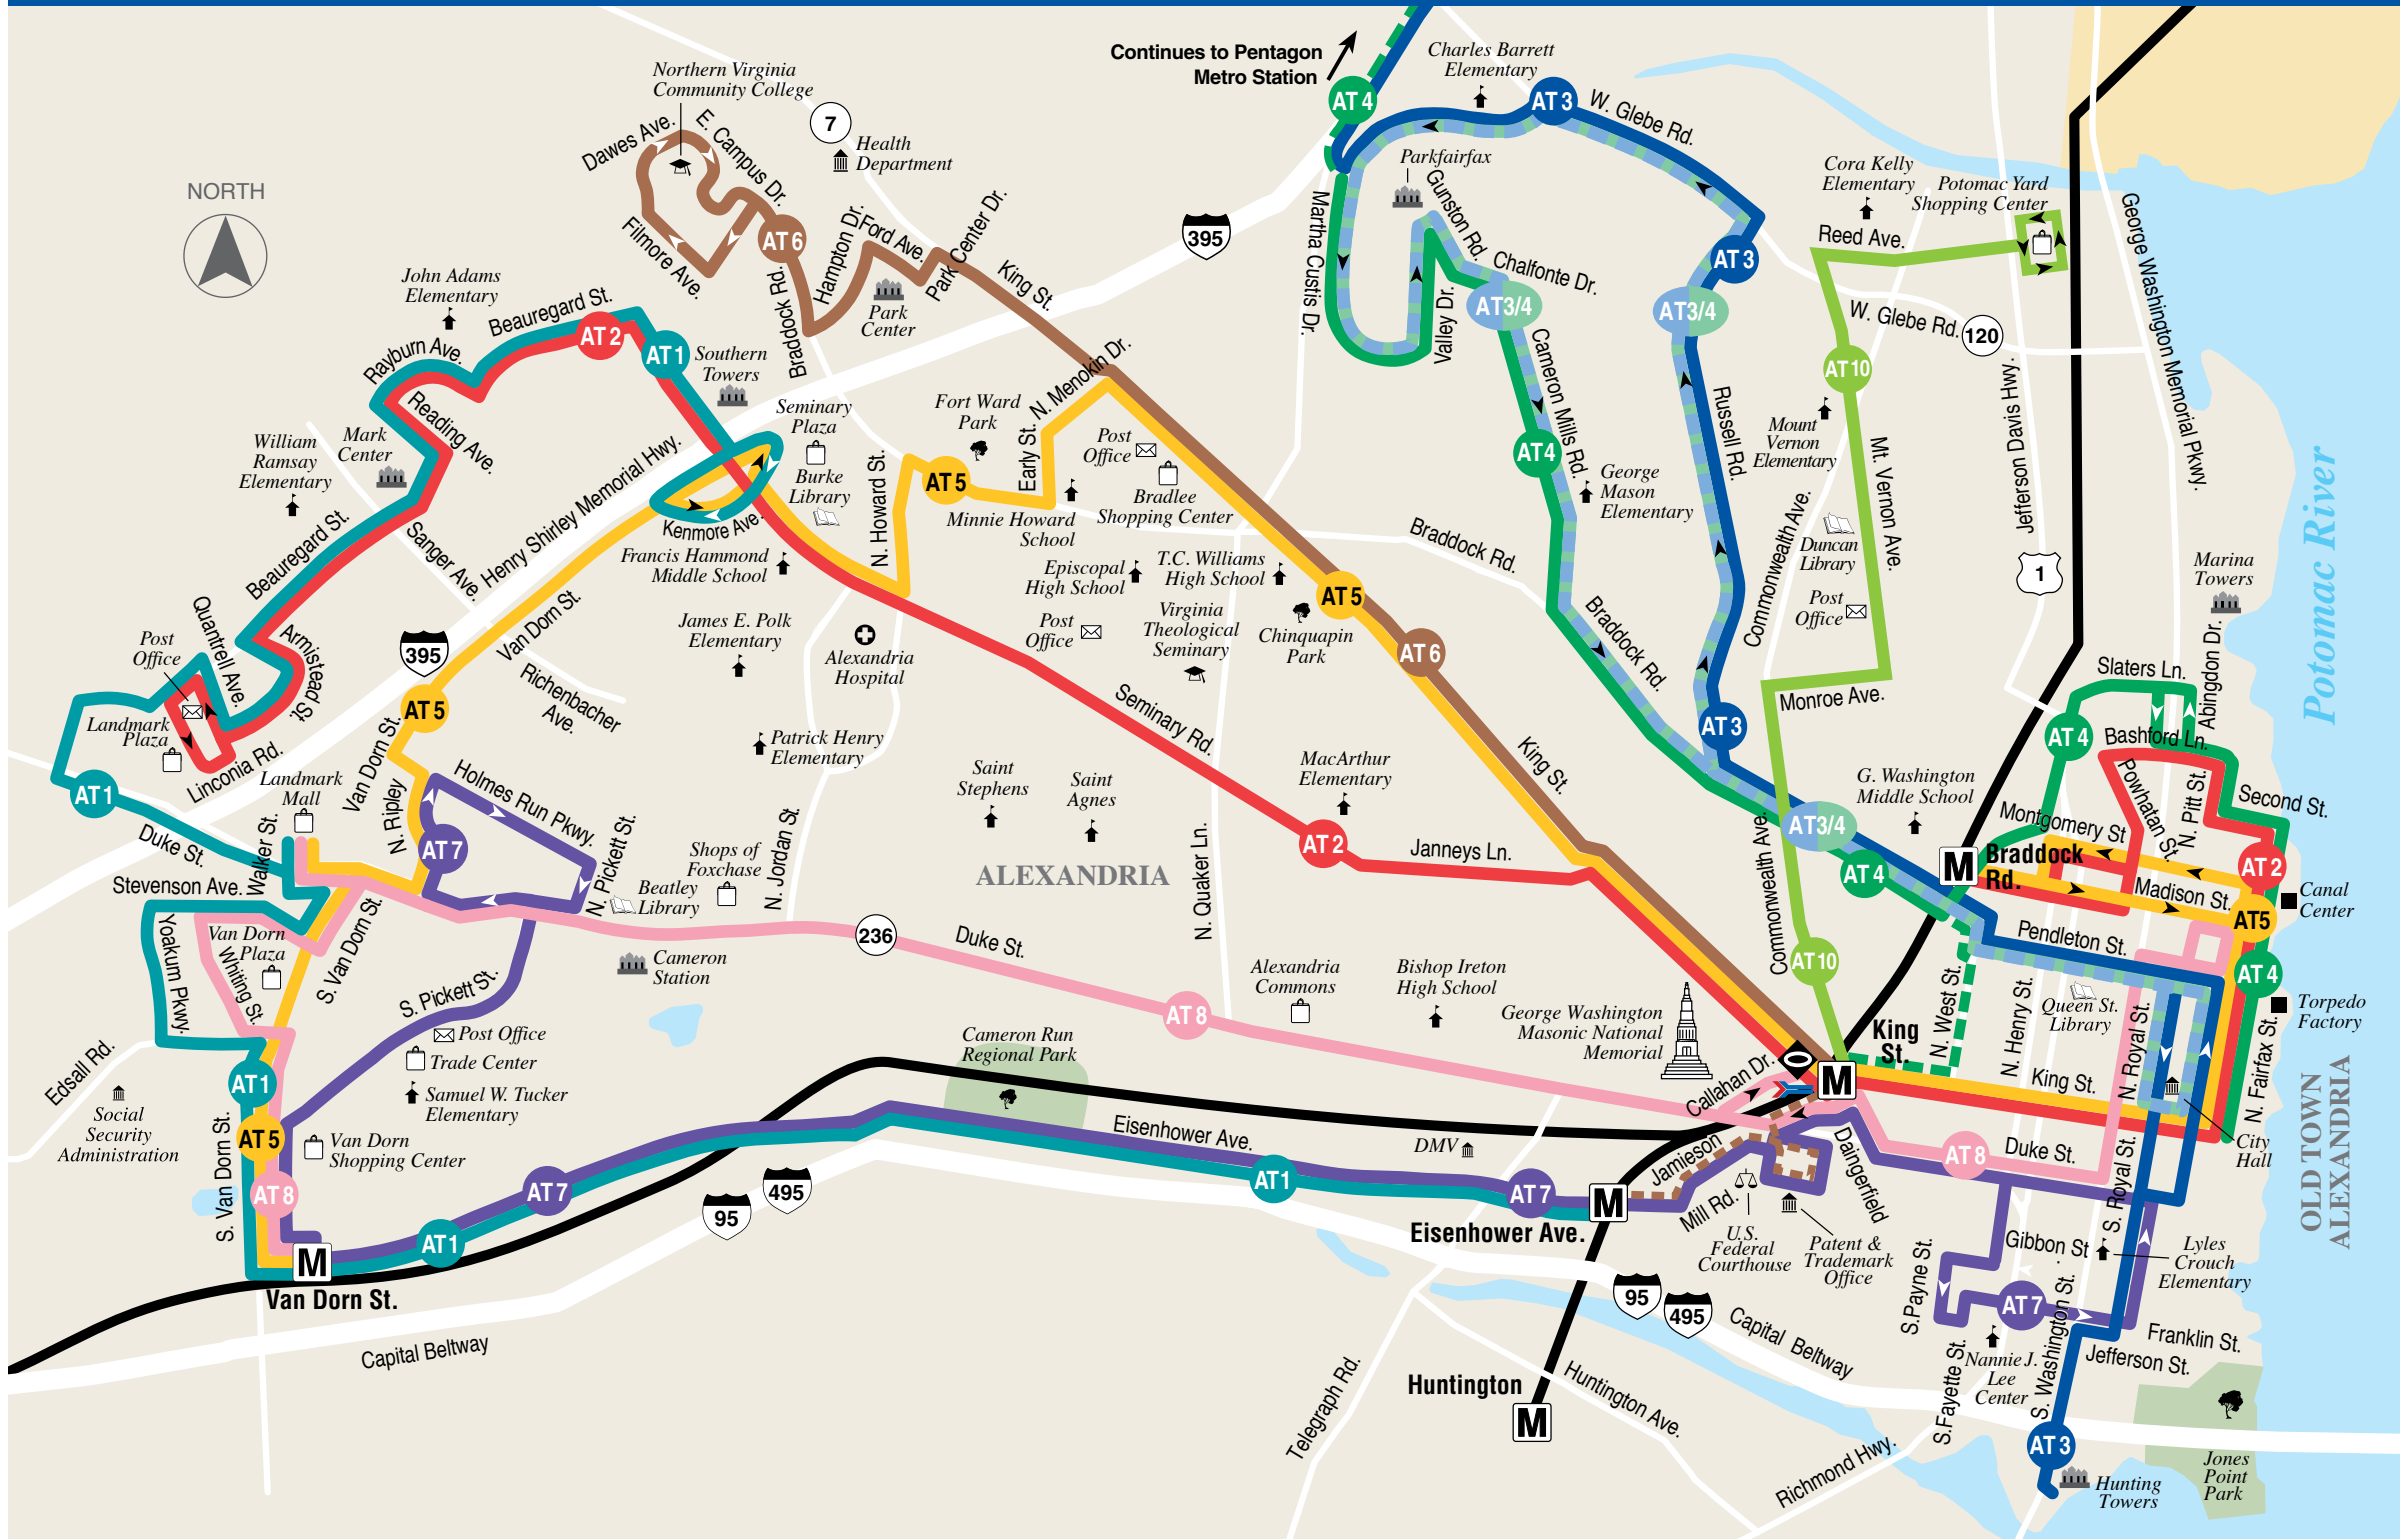

DASH SYSTEM MAP

ROUTE LEGEND

-  Service Extension
-  Metrorail Station
-  VRE Station
-  Amtrak
-  Hospital