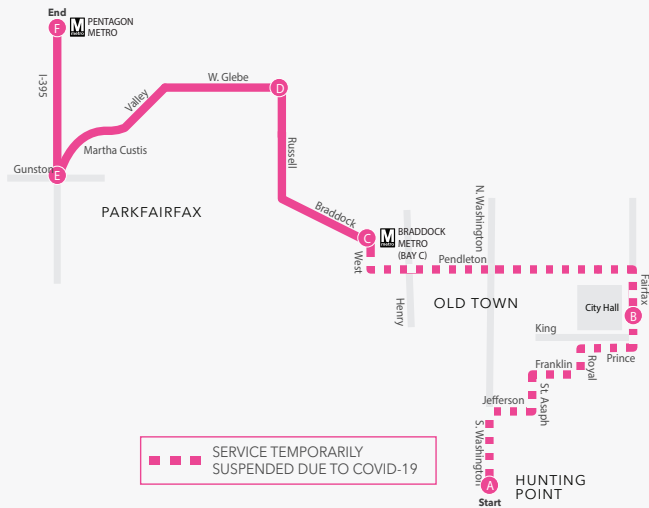

AT3

NORTH BOUND

SERVING:

- HUNTING POINT
- CITY HALL
- BRADDOCK RD METRO
- RUSSELL RD
- W GLEBE RD
- PARKFAIRFAX
- PENTAGON METRO

Pentagon Metro via Parkfairfax

POTOMAC RIVER

Service between Old Town and Parkfairfax via AT 3/4 Loop during midday and weekday evenings.

	HUNTING POINT/ BRIDGEYARD APTS	CITY HALL N FAIRFAX ST & KING ST	BAY C BRADDOCK RD METRO	RUSSELL RD & W GLEBE RD	MARTHA CUSTIS DR & GUNSTON RD	BAY U1 PENTAGON METRO
	A	B	C	D	E	F
	ID #4000903	ID #4000743	ID #4000468	ID #4000648	ID #4000423	FINAL STOP
WEEKDAY (AM)						
			6:00	6:10	6:17	6:26
			6:30	6:40	6:47	6:56
PLEASE NOTE: These stops have been temporarily suspended due to COVID-19.			7:00	7:10	7:17	7:26
			7:30	7:40	7:47	7:56
			8:00	8:10	8:17	8:26
			8:30	8:40	8:47	8:56
			9:00	9:10	9:17	9:26
			9:30	9:40	9:47	9:56
WEEKDAY (PM)						
			3:00	3:10	3:17	3:24
			3:30	3:40	3:47	3:54
			4:00	4:10	4:17	4:24
PLEASE NOTE: These stops have been temporarily suspended due to COVID-19.			4:30	4:40	4:47	4:54
			5:00	5:10	5:17	5:24
			5:30	5:40	5:47	5:54
			6:00	6:10	6:17	6:24
			6:30	6:40	6:47	6:54
			7:00	7:10	7:17	7:24
			7:30	7:40	7:47	7:54
			8:00	8:10	8:17	8:24