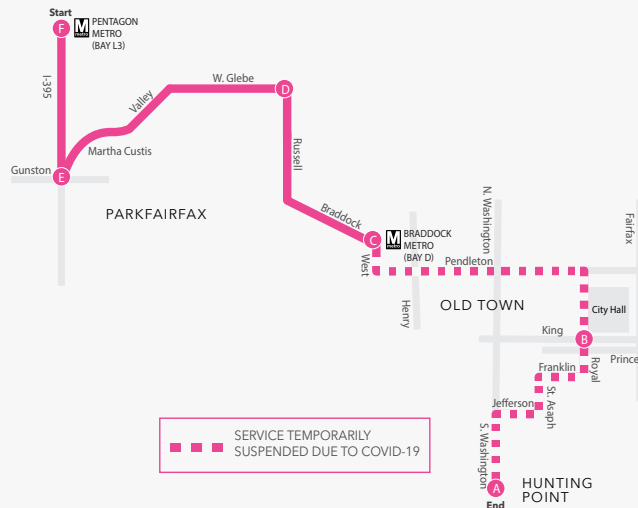

AT3

SOUTH BOUND

SERVING:

- PENTAGON
- METRO
- PARKFAIRFAX
- W GLEBE RD
- RUSSELL RD BRADDOCK RD
- METRO
- CITY HALL HUNTING POINT

Hunting Point via Old Town

Service between Old Town and Parkfairfax via AT 3/4 Loop during midday and weekday evenings.

--- SERVICE TEMPORARILY SUSPENDED DUE TO COVID-19

BAY U1 PENTAGON METRO	MARtha CUSTIS DR & GUNSTON RD	W GLEBE RD & EXECUTIVE AVE	BAY D BRADDOCK RD METRO	CITY HALL S ROYAL ST & KING ST	HUNTING POINT/ BRIDGEYARD APTS
F	E	D	C	B	A
ID #6001293	ID #4000422	ID #4000776	ID #4000598	ID #4000714	FINAL STOP
WEEKDAY (AM)					
6:00	6:09	6:15	6:25	PLEASE NOTE: These stops have been temporarily suspended due to COVID-19.	
6:30	6:39	6:45	6:55		
7:00	7:09	7:15	7:25		
7:30	7:39	7:45	7:57		
8:00	8:09	8:15	8:27		
8:30	8:39	8:45	8:57		
9:00	9:09	9:15	9:25		
9:30	9:39	9:45	9:55		
WEEKDAY (PM)					
3:00	3:09	3:15	3:25	PLEASE NOTE: These stops have been temporarily suspended due to COVID-19.	
3:30	3:39	3:45	3:55		
4:00	4:09	4:15	4:25		
4:30	4:39	4:45	4:59		
5:00	5:09	5:15	5:29		
5:30	5:39	5:45	5:59		
6:00	6:09	6:15	6:29		
6:30	6:39	6:45	6:59		
7:00	7:09	7:15	7:25		
7:30	7:39	7:45	7:55		
8:00	8:09	8:15	8:25		