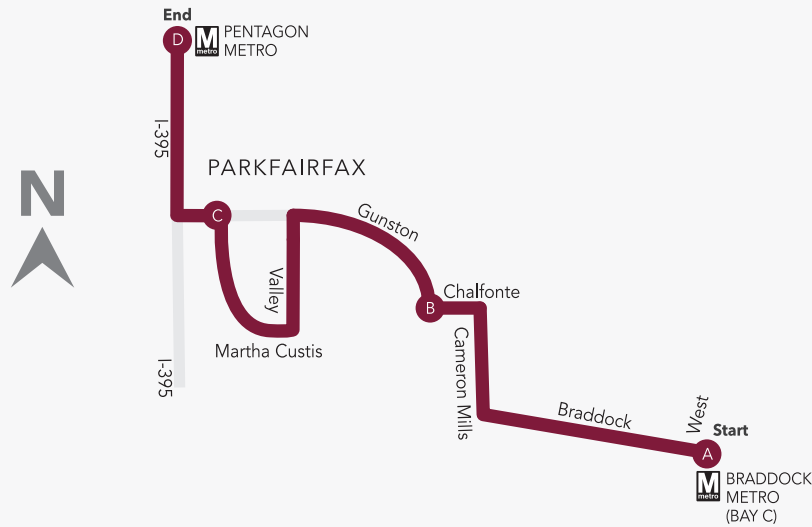

NORTH BOUND

SERVING:

- BRADDOCK RD METRO
- W BRADDOCK RD
- CAMERON MILLS RD
- PARKFAIRFAX
- PENTAGON METRO

Pentagon Metro via Parkfairfax

Service between Old Town and Parkfairfax via AT 3/4 Loop during midday and weekday evenings.

BAY C		BAY U1	
BRADDOCK RD METRO	GUNSTON RD & CHALFONTE DR	MARTHA CUSTIS DR & GUNSTON RD	PENTAGON METRO
A	B	C	D
ID #4000468	ID #4000727	ID #4000840	FINAL STOP
WEEKDAY (AM)			
6:15	6:22	6:29	6:38
6:45	6:52	6:59	7:08
7:15	7:22	7:29	7:38
7:45	7:55	8:02	8:11
8:15	8:25	8:32	8:41
8:45	8:55	9:01	9:10
9:15	9:25	9:31	9:40
9:45	9:53	9:59	10:08
WEEKDAY (PM)			
3:15	3:23	3:29	3:38
3:45	3:55	3:59	4:06
4:15	4:25	4:29	4:36
4:45	4:55	4:59	5:06
5:15	5:25	5:29	5:36
5:45	5:55	5:59	6:06
6:15	6:25	6:29	6:36
6:45	6:55	6:59	7:06
7:15	7:25	7:29	7:36
7:45	7:55	7:59	8:06