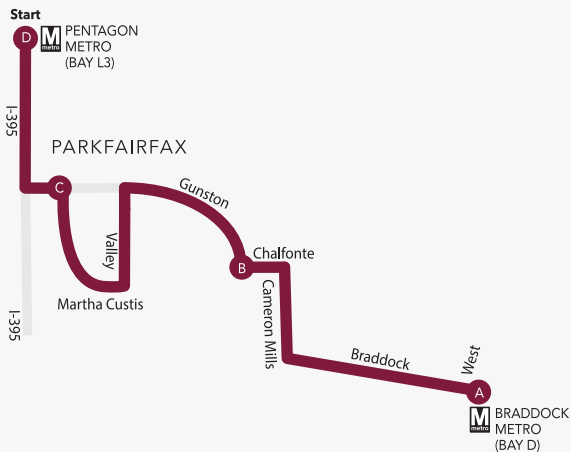

SOUTH BOUND

SERVING:

- PENTAGON METRO
- PARKFAIRFAX
- CAMERON MILLS RD
- W BRADDOCK RD
- BRADDOCK RD METRO

Braddock Road Metro

Service between Old Town and Parkfairfax via AT 3/4 Loop during midday and weekday evenings.

BAY U1	BAY D		
PENTAGON METRO	MARTHA CUSTIS DR & GUNSTON RD	GUNSTON RD & CHALFONTE DR	BRADDOCK RD METRO
D	C	B	A
ID #6001293	ID #4000843	ID #4000726	ID #400598
WEEKDAY (AM)			
6:15	6:24	6:28	6:39
6:45	6:54	6:58	7:09
7:15	7:24	7:28	7:39
7:45	7:54	7:58	8:09
8:15	8:24	8:28	8:39
8:45	8:54	8:58	9:09
9:15	9:24	9:28	9:39
9:45	9:54	9:58	10:09
WEEKDAY (PM)			
3:15	3:24	3:28	3:39
3:45	3:54	3:58	4:09
4:15	4:24	4:28	4:39
4:45	4:54	4:58	5:09
5:15	5:24	5:29	5:41
5:45	5:54	5:59	6:11
6:15	6:24	6:29	6:41
6:45	6:54	6:59	7:11
7:15	7:24	7:29	7:39
7:45	7:54	7:59	8:09
8:15	8:24	8:29	8:39