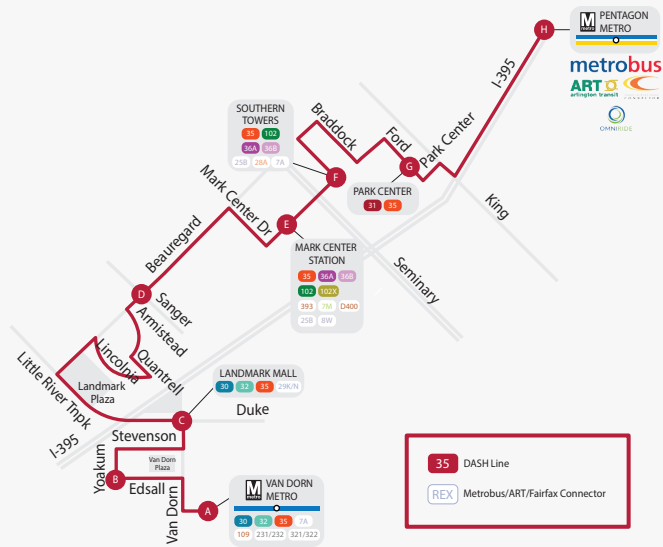

LINE 35

NORTHBOUND

SERVING:

- VAN DORN METRO
- YOAKUM PKWY
- LANDMARK MALL
- LANDMARK PLAZA
- BEAUREGARD ST
- MARK CENTER
- SOUTHERN TOWERS
- PARK CENTER
- PENTAGON METRO

BAY C		Bay 02			STRATFORD BLDG		
VAN DORN METRO	YOAKUM PKWY & EDSALL RD	LANDMARK MALL	N BEAUREGARD ST & SANGER AVE	MARK CENTER	SOUTHERN TOWERS	FORD AVE & PARK CENTER DR	PENTAGON METRO
A	B	C	D	E	F	G	H
ID # 4000822	ID #4000063	ID #4000576	ID #4000299	ID #4001022	ID # 4000340	ID #4000715	FINAL STOP
WEEKDAY (AM)							
4:49	4:57	5:04	5:18	5:25	5:27	5:34	5:46
5:09	5:17	5:24	5:38	5:45	5:47	5:54	6:06
5:29	5:37	5:44	5:58	6:05	6:07	6:14	6:26
5:49	5:57	6:04	6:18	6:25	6:27	6:34	6:53
5:59	6:07	6:14	6:28	6:35	6:37	6:44	7:03
6:09	6:17	6:24	6:38	6:45	6:47	6:54	7:13
6:19	6:27	6:34	6:48	6:55	6:57	7:04	7:23
6:29	6:37	6:44	6:58	7:05	7:07	7:14	7:33

Pentagon Metro
via Yoakum Pkwy - Beauregard St

BAY C

Bay 02

STRATFORD BLDG

VAN DORN METRO **YOAKUM PKWY & EDSALL RD** **LANDMARK MALL** **N BEAUREGARD ST & SANGER AVE** **MARK CENTER** **SOUTHERN TOWERS** **FORD AVE & PARK CENTER DR** **PENTAGON METRO**

LINE
35

SOUTHBOUND

SERVING:

- PENTAGON METRO
- PARK CENTER
- SOUTHERN TOWERS
- MARK CENTER
- BEAUREGARD ST
- LANDMARK PLAZA
- LANDMARK MALL
- YOAKUM PKWY
- VAN DORN METRO

Van Dorn Metro
via Beauregard St - Yoakum Pkwy

BAY 05

STRATFORD BLDG

Bay 06

PENTAGON METRO	FORD AVE & PARK CENTER	SOUTHERN TOWERS	MARK CENTER	N BEAUREGARD ST & SANGER AVE	LANDMARK MALL	STEVENSON AVE & S WHITING ST	VAN DORN METRO
H	G	F	E	D	C	B	A
ID #6000884	ID #4000716	ID # 4000340	ID #4001018	ID #4000301	ID #4000576	ID #4000142	FINAL STOP
WEEKDAY (AM)							
4:49	5:00	5:06	5:10	5:17	5:33	5:39	5:48
5:09	5:20	5:26	5:30	5:37	5:53	5:59	6:08
5:29	5:40	5:46	5:50	5:57	6:13	6:19	6:28
5:49	6:00	6:06	6:10	6:17	6:33	6:39	6:48
5:59	6:10	6:16	6:20	6:27	6:43	6:49	6:58
6:09	6:20	6:26	6:30	6:37	6:53	6:59	7:08
6:19	6:30	6:36	6:40	6:47	7:03	7:09	7:18
6:29	6:40	6:46	6:50	6:57	7:13	7:19	7:28