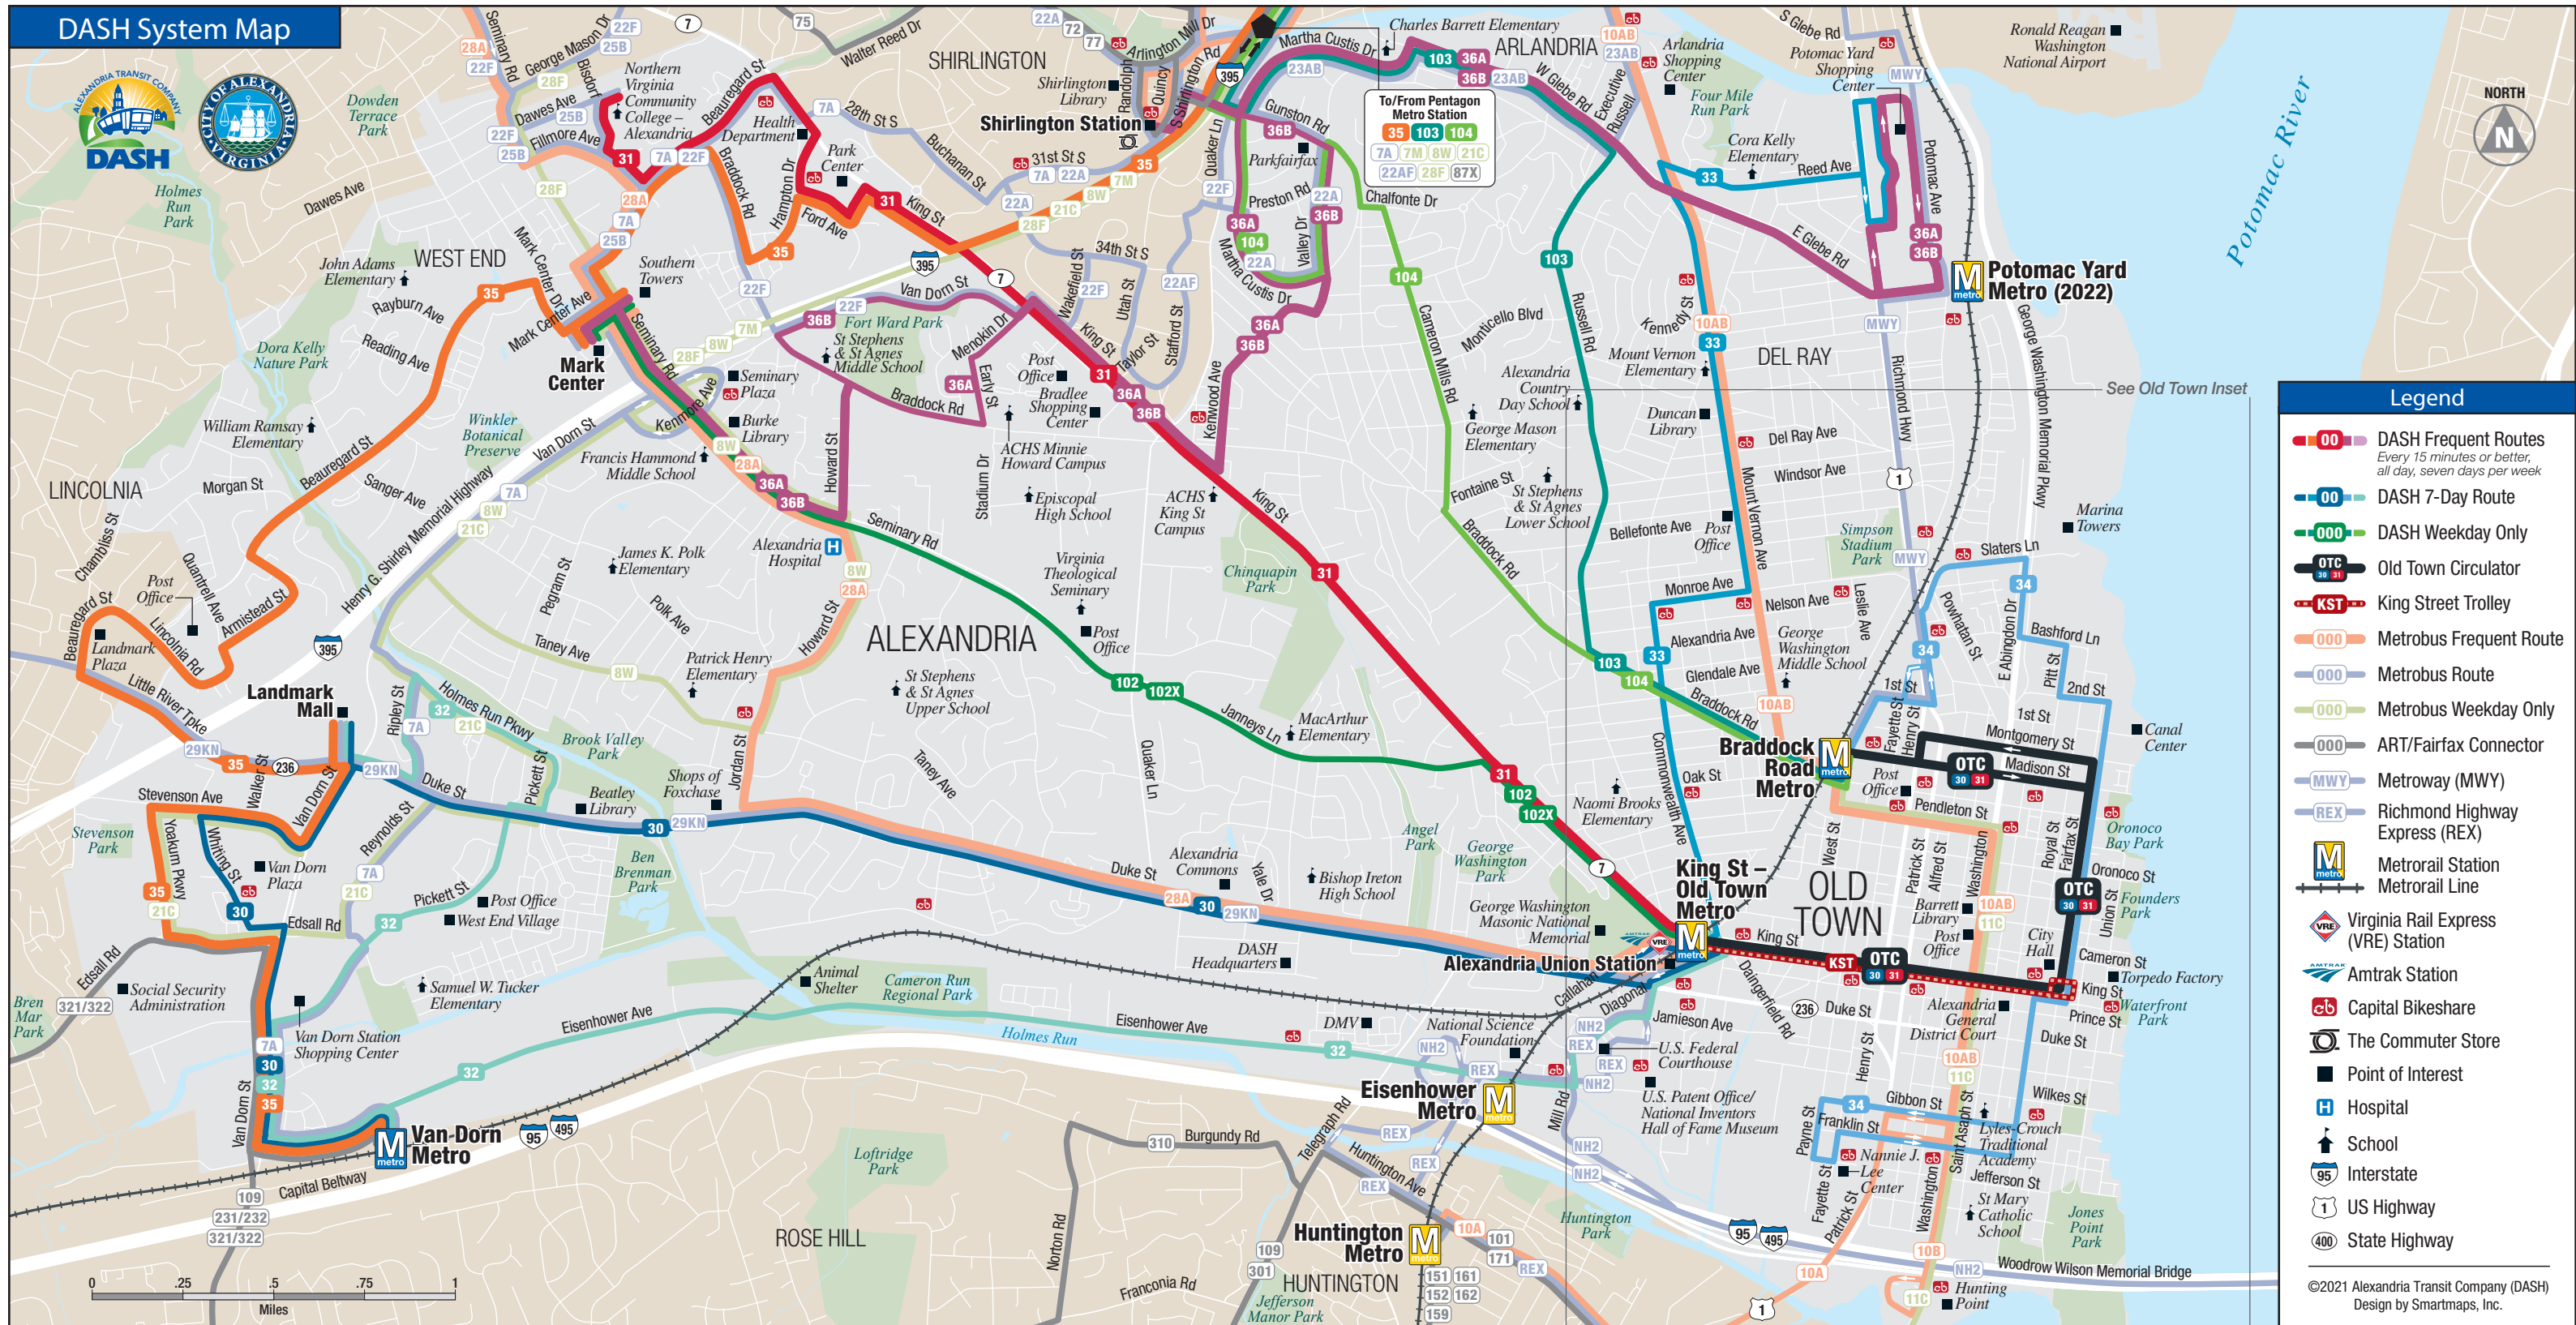

DASH System Map

To/From Pentagon Metro Station

- 35
- 103
- 104
- 7A
- 7M
- 8W
- 21C
- 22AF
- 28F
- 87X

Legend

- DASH Frequent Routes
Every 15 minutes or better, all day, seven days per week
- DASH 7-Day Route
- DASH Weekday Only
- Old Town Circulator
- King Street Trolley
- Metrobus Frequent Route
- Metrobus Route
- Metrobus Weekday Only
- ART/Fairfax Connector
- Metroway (MWY)
- Richmond Highway Express (REX)
- Metrorail Station
- Metrorail Line
- Virginia Rail Express (VRE) Station
- Amtrak Station
- Capital Bikeshare
- The Commuter Store
- Point of Interest
- Hospital
- School
- Interstate
- US Highway
- State Highway