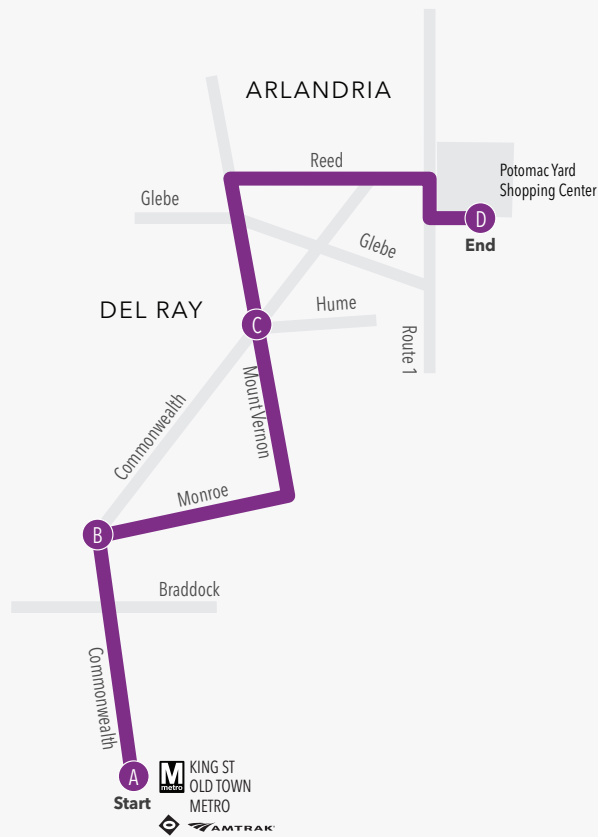

AT10

NORTH BOUND

SERVING:

- KING ST METRO
- DEL RAY
- ARLANDRIA
- POTOMAC YARD

Potomac Yard

KING ST METRO	COMMONWEALTH AVE & E NELSON AVE	MT VERNON AVE & HUME AVE	STAPLES & PETSMART POTOMAC YARD
A	B	C	D
ID#4000488	ID#4000535	ID#4000333	FINAL STOP
WEEKDAY (AM)			
6:50	6:57	7:02	7:10
7:20	7:27	7:32	7:40
7:50	7:57	8:02	8:10
8:20	8:27	8:32	8:40
8:50	8:57	9:02	9:10
9:20	9:27	9:32	9:40
9:50	9:57	10:02	10:10
10:20	10:27	10:32	10:40
10:50	10:57	11:02	11:10
11:20	11:27	11:32	11:40
11:50	11:57	12:02	12:10
WEEKDAY (PM)			
12:20	12:27	12:32	12:40
12:50	12:57	1:02	1:10
1:20	1:27	1:32	1:40
1:50	1:57	2:02	2:10
2:20	2:27	2:32	2:40
2:50	2:57	3:02	3:10
3:20	3:27	3:32	3:40
3:50	3:57	4:02	4:10
4:20	4:27	4:32	4:40
4:50	4:57	5:02	5:10
5:20	5:27	5:32	5:40
5:50	5:57	6:02	6:10
6:20	6:27	6:32	6:40

KING ST METRO	COMMONWEALTH AVE & E NELSON AVE	MT VERNON AVE & HUME AVE	STAPLES & PETSMA POTOMAC YARD
A	B	C	D
ID#4000488	ID#4000535	ID#4000333	FINAL STOP
WEEKDAY (PM)			
6:50	6:57	7:02	7:10
7:20	7:27	7:32	7:40
7:50	7:57	8:02	8:10
8:20	8:27	8:32	8:40
8:50	8:57	9:02	9:10
9:50	9:57	10:02	10:10
SATURDAY (AM)			
6:50	6:57	7:02	7:14
7:20	7:27	7:32	7:44
7:50	7:57	8:02	8:14
8:20	8:27	8:32	8:44
8:50	8:57	9:02	9:14
9:20	9:27	9:32	9:44
9:50	9:57	10:02	10:14
10:20	10:27	10:32	10:44
10:50	10:57	11:02	11:14
11:20	11:27	11:32	11:44
11:50	11:57	12:02	12:14
SATURDAY (PM)			
12:20	12:27	12:32	12:44
12:50	12:57	1:02	1:14
1:20	1:27	1:32	1:44
1:50	1:57	2:02	2:14
2:20	2:27	2:32	2:44
2:50	2:57	3:02	3:14
3:20	3:27	3:32	3:44
3:50	3:57	4:02	4:14
4:20	4:27	4:32	4:44
4:50	4:57	5:02	5:14
5:20	5:27	5:32	5:44
5:50	5:57	6:02	6:14
6:20	6:27	6:32	6:44
6:50	6:57	7:02	7:14
7:20	7:27	7:32	7:44
7:50	7:57	8:02	8:14
8:20	8:27	8:32	8:44
8:50	8:57	9:02	9:12
9:50	9:57	10:02	10:12
SUNDAY (AM)			
8:50	8:57	9:02	9:15
9:50	9:57	10:02	10:15
10:50	10:57	11:02	11:15
11:50	11:57	12:02	12:15
SUNDAY (PM)			
12:50	12:57	1:02	1:15
1:50	1:57	2:02	2:15
2:50	2:57	3:02	3:15
3:50	3:57	4:02	4:15
4:50	4:57	5:02	5:15
5:50	5:57	6:02	6:15
6:50	6:57	7:02	7:15