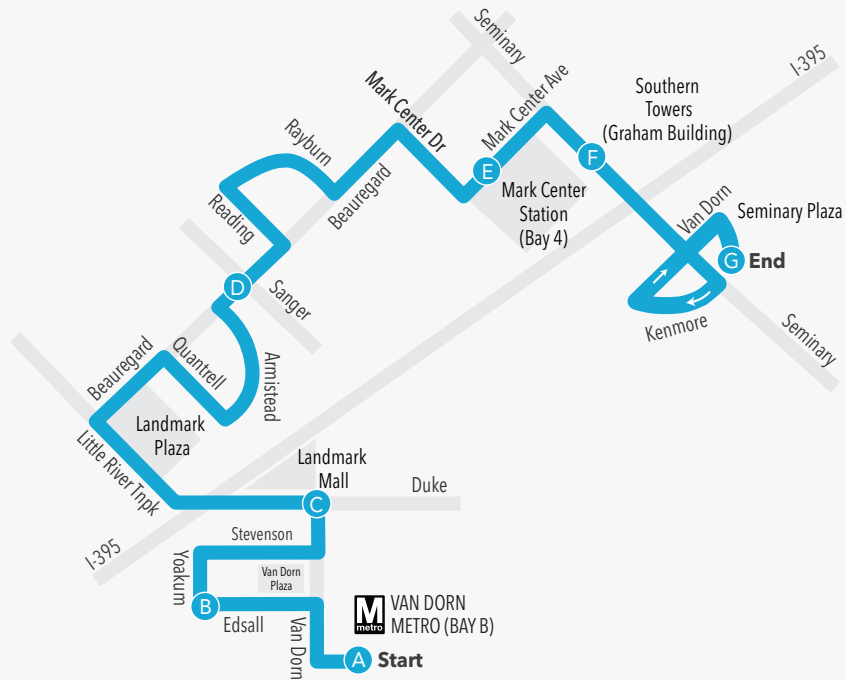

NORTH BOUND

SERVING:

- VAN DORN METRO
- YOAKUM PKWY
- LANDMARK MALL
- LANDMARK PLAZA
- LINCOLNIA
- BEAUREGARD ST
- MARK CENTER
- SOUTHERN TOWERS
- SEMINARY PLAZA

BAY B VAN DORN METRO	YOAKUM PKWY & EDSALL RD	LANDMARK MALL	N BEAUREGARD & SANGER AVE	BAY 4 MARK CENTER STATION	GRAHAM BUILDING SOUTHERN TOWERS	HOTEL SEMINARY PLAZA
A	B	C	D	E	F	G
ID#4000821	ID#4000063	ID#4000576	ID#4000299	ID#4001016	ID#4000360	FINAL STOP
WEEKDAY (AM)						
6:03	6:11	6:20	6:34	6:41	6:44	6:50
6:18	6:26	6:35	6:49	6:56	6:59	7:05
6:33	6:41	6:50	7:04	7:11	7:14	7:20
6:48	6:56	7:05	7:19	7:26	7:29	7:35
7:03	7:11	7:20	7:34	7:41	7:44	7:50
7:18	7:26	7:35	7:49	7:56	7:59	8:05
7:33	7:41	7:50	8:04	8:11	8:14	8:20
7:48	7:56	8:05	8:19	8:26	8:29	8:35
8:03	8:11	8:20	8:34	8:41	8:44	8:50
8:18	8:26	8:35	8:49	8:56	8:59	9:05
8:33	8:41	8:50	9:04	9:11	9:14	9:20
8:48	8:56	9:05	9:19	9:26	9:29	9:35
9:03	9:11	9:20	9:34	9:41	9:44	9:50
9:33	9:41	9:50	10:04	10:11	10:14	10:20
10:03	10:11	10:20	10:34	10:41	10:44	10:50
10:33	10:41	10:50	11:04	11:11	11:14	11:20
11:03	11:11	11:20	11:34	11:41	11:44	11:50
11:33	11:41	11:50	12:04	12:11	12:14	12:20
WEEKDAY (PM)						
12:03	12:11	12:20	12:34	12:41	12:44	12:50
12:33	12:41	12:50	1:04	1:11	1:14	1:20
1:03	1:11	1:20	1:34	1:41	1:44	1:50
1:33	1:41	1:50	2:04	2:11	2:14	2:20
2:03	2:11	2:20	2:34	2:41	2:44	2:50
2:33	2:41	2:50	3:04	3:11	3:14	3:20
3:03	3:11	3:20	3:34	3:41	3:44	3:50
3:18	3:26	3:35	3:49	3:56	3:59	4:05
3:33	3:41	3:50	4:04	4:11	4:14	4:20
3:48	3:56	4:05	4:19	4:26	4:29	4:35
4:03	4:11	4:20	4:34	4:41	4:44	4:50
4:18	4:26	4:35	4:49	4:56	4:59	5:05