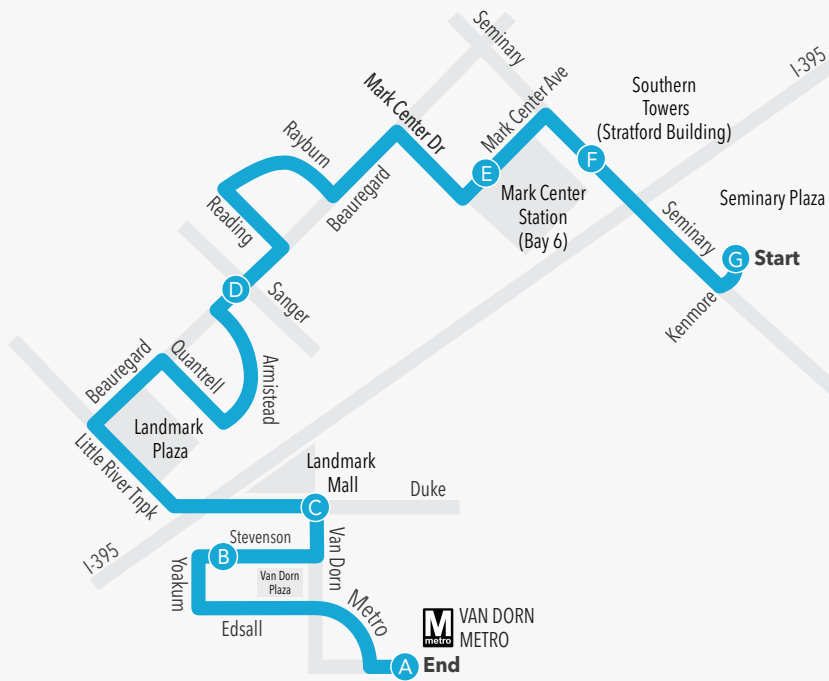

SOUTH BOUND

SERVING:

- SEMINARY PLAZA
- SOUTHERN TOWERS
- MARK CENTER
- BEAUREGARD ST
- LINCOLNIA
- LANDMARK PLAZA
- LANDMARK MALL
- YOAKUM PKWY
- VAN DORN METRO

HOTEL SEMINARY PLAZA	STRATFORD BUILDING SOUTHERN TOWERS	BAY 6 MARK CENTER STATION	N BEAUREGARD & SANGER AVE	LANDMARK MALL	STEVENSON AVE & S WHITING ST	VAN DORN METRO
G	F	E	D	C	B	A
ID#4000981	ID#4000340	ID#4001018	ID#4000301	ID#4000576	ID#4000142	FINAL STOP
WEEKDAY (AM)						
5:05	5:09	5:14	5:22	AT1 SOUTHBOUND TRIPS DO NOT SERVE LANDMARK MALL BEFORE 9:00 AM. FOR SERVICE TO LANDMARK MALL, USE AT1 NORTHBOUND, AT5, OR AT8 WESTBOUND	5:37	5:46
5:35	5:39	5:44	5:52		6:07	6:16
5:50	5:54	5:59	6:07		6:22	6:31
6:05	6:09	6:14	6:22		6:37	6:46
6:20	6:24	6:29	6:37		6:52	7:01
6:35	6:39	6:44	6:52		7:07	7:16
6:50	6:54	6:59	7:07		7:22	7:31
7:05	7:09	7:14	7:22		7:37	7:46
7:20	7:24	7:29	7:37		7:52	8:01
7:35	7:39	7:44	7:52		8:07	8:16
7:50	7:54	7:59	8:07		8:22	8:31
8:05	8:09	8:14	8:22		8:37	8:46
8:20	8:24	8:29	8:37		8:52	9:01
8:35	8:39	8:44	8:52		9:08	9:14
8:50	8:54	8:59	9:07	9:23	9:29	9:38
9:05	9:09	9:14	9:22	9:38	9:44	9:53
9:35	9:39	9:44	9:52	10:08	10:14	10:23
10:05	10:09	10:14	10:22	10:38	10:44	10:53
10:35	10:39	10:44	10:52	11:08	11:14	11:23
11:05	11:09	11:14	11:22	11:38	11:44	11:53
11:35	11:39	11:44	11:52	12:08	12:14	12:23
WEEKDAY (PM)						
12:05	12:09	12:14	12:22	12:38	12:44	12:53
12:35	12:39	12:44	12:52	1:08	1:14	1:23
1:05	1:09	1:14	1:22	1:38	1:44	1:53
1:35	1:39	1:44	1:52	2:08	2:14	2:23
2:05	2:09	2:14	2:22	2:38	2:44	2:53
2:35	2:39	2:44	2:52	3:08	3:14	3:23
3:05	3:09	3:14	3:22	3:38	3:44	3:53
3:20	3:24	3:29	3:37	3:53	3:59	4:08