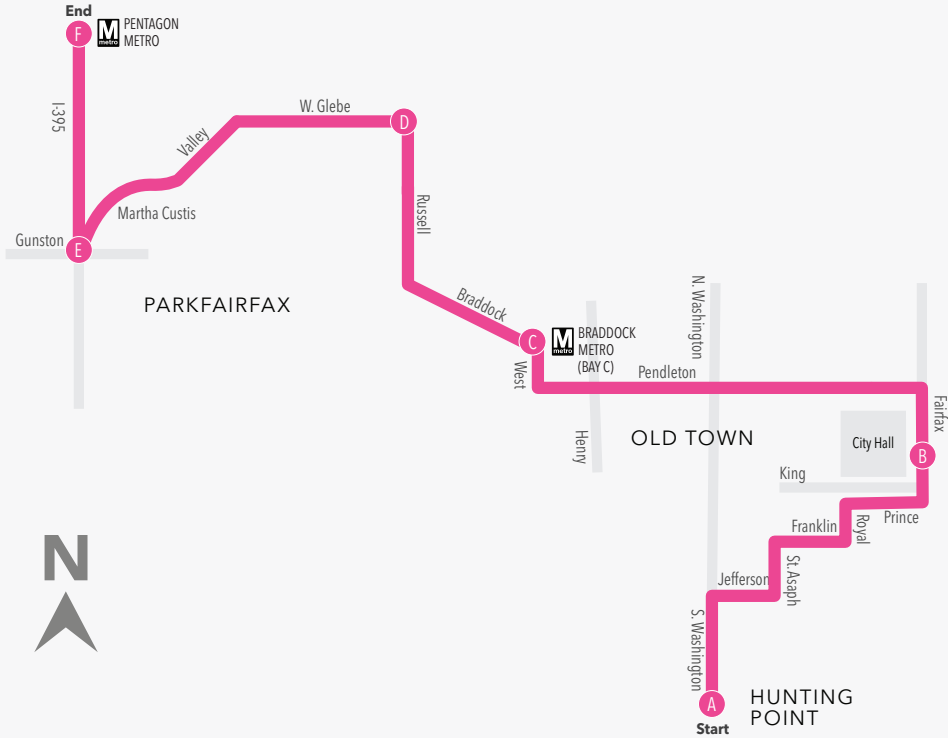

AT3

NORTH BOUND

SERVING:

- HUNTING POINT
- CITY HALL
- BRADDOCK RD METRO
- RUSSELL RD
- W GLEBE RD
- PARKFAIRFAX
- PENTAGON METRO

POTOMAC RIVER

Pentagon Metro via Parkfairfax

HUNTING POINT/ BRIDGEYARD APTS	CITY HALL N FAIRFAX ST & KING ST	BAY C BRADDOCK RD METRO	RUSSELL RD & W GLEBE RD	MARTHA CUSTIS DR & GUNSTON RD	BAY U1 PENTAGON METRO
A	B	C	D	E	F
ID#4000903	ID#4000743	ID#4000468	ID#4000648	ID#4000423	FINAL STOP
WEEKDAY (AM)					
5:40	5:47	5:55	6:06	6:13	6:22
—	—	6:15	6:26	6:33	6:42
6:20	6:27	6:35	6:46	6:53	7:02
6:40	6:47	6:55	7:06	7:13	7:22
7:00	7:07	7:15	7:26	7:33	7:42
7:20	7:27	7:35	7:46	7:57	8:06
7:40	7:47	7:55	8:06	8:17	8:26
8:00	8:07	8:15	8:26	8:33	8:42
8:20	8:27	8:35	8:46	8:53	9:02
8:40	8:47	8:55	9:05	9:12	9:21
9:00	9:07	9:15	9:25	9:32	9:41
9:21	9:27	9:35	9:45	9:52	10:01
Service between Old Town & Parkfairfax via AT3/4 Loop during midday					
WEEKDAY (PM)					
—	—	3:19	3:29	3:34	3:41
—	3:41	3:51	4:01	4:06	4:13
4:20	4:26	4:36	4:46	4:51	4:58
4:40	4:46	4:56	5:06	5:11	5:18
5:00	5:06	5:16	5:26	5:31	5:38
5:24	5:30	5:40	5:50	5:55	6:02
5:44	5:50	6:00	6:10	6:15	6:22
6:04	6:10	6:20	6:30	6:35	6:42
6:25	6:31	6:41	6:51	6:56	7:03
6:45	6:51	7:01	7:11	7:16	7:23
7:05	7:11	7:21	7:31	7:36	7:43
7:44	7:50	8:00	8:10	8:15	8:22
Service between Old Town & Parkfairfax via AT3/4 Loop during weekday evenings & weekends					