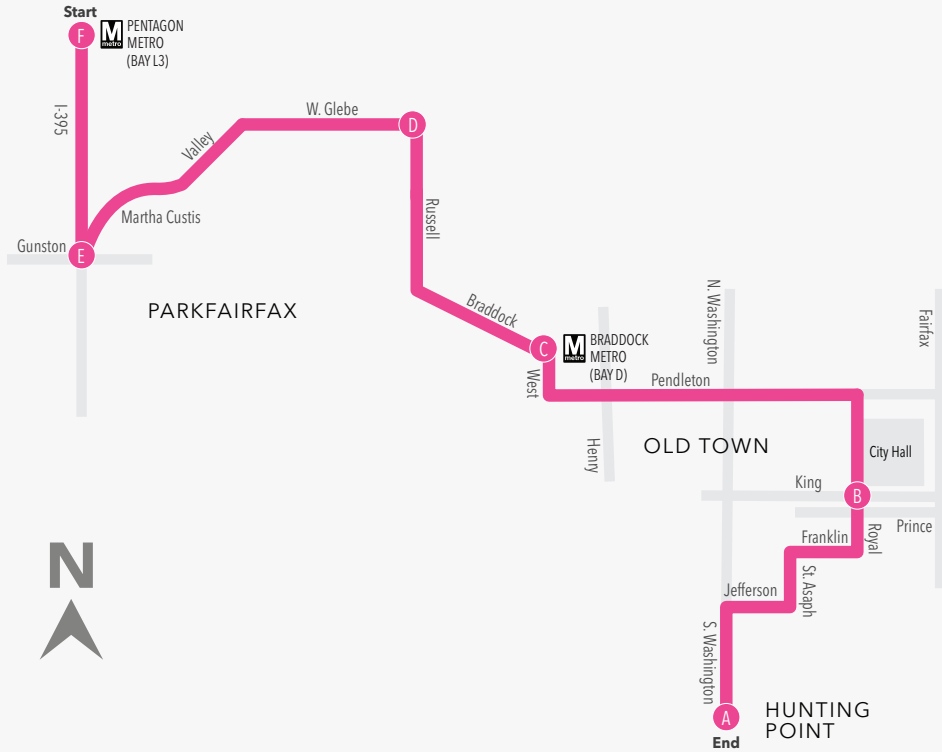

AT3

SOUTH BOUND

SERVING:

- PENTAGON METRO
- PARKFAIRFAX
- W GLEBE RD
- RUSSELL RD
- BRADDOCK RD
- METRO
- CITY HALL
- HUNTING POINT

POTOMAC RIVER

Hunting Point via Old Town

PENTAGON METRO F	MARTHA CUSTIS DR & GUNSTON RD E	W GLEBE RD & EXECUTIVE AVE D	BAY D BRADDOCK RD METRO C	CITY HALL S ROYAL ST & KING ST B	HUNTING POINT/ BRIDGEYARD APTS A
ID#6001293	ID#4000422	ID#4000776	ID#4000598	ID#4000714	FINAL STOP
WEEKDAY (AM)					
6:27	6:36	6:42	6:52	7:02	7:10
6:47	6:56	7:02	7:12	7:22	7:30
7:07	7:16	7:22	7:32	7:42	7:50
7:26	7:35	7:41	7:53	8:03	8:11
7:45	7:54	8:00	8:12	8:22	8:30
8:07	8:16	8:22	8:32	8:42	8:50
8:27	8:36	8:42	8:52	9:02	9:10
8:47	8:56	9:02	9:12	9:22	9:30
9:15	9:24	9:30	9:40	9:50	—
Service between Old Town & Parkfairfax via AT3 4 Loop during midday					
WEEKDAY (PM)					
3:30	3:39	3:45	3:55	4:05	4:13
3:50	3:59	4:05	4:15	4:25	4:33
4:10	4:19	4:25	4:35	4:45	4:53
4:30	4:39	4:45	4:59	5:09	5:17
4:50	4:59	5:05	5:19	5:29	5:37
5:10	5:19	5:25	5:39	5:49	5:57
5:30	5:39	5:45	5:59	6:09	6:17
5:50	5:59	6:05	6:19	6:29	6:37
6:10	6:19	6:25	6:35	6:45	6:53
6:30	6:39	6:45	6:55	7:05	7:13
6:50	6:59	7:05	7:15	7:25	7:33
7:10	7:19	7:25	7:35	7:45	7:53
7:35	7:44	7:50	8:00	8:10	8:18
Service between Old Town & Parkfairfax via AT3 4 Loop during weekday evenings & weekends					