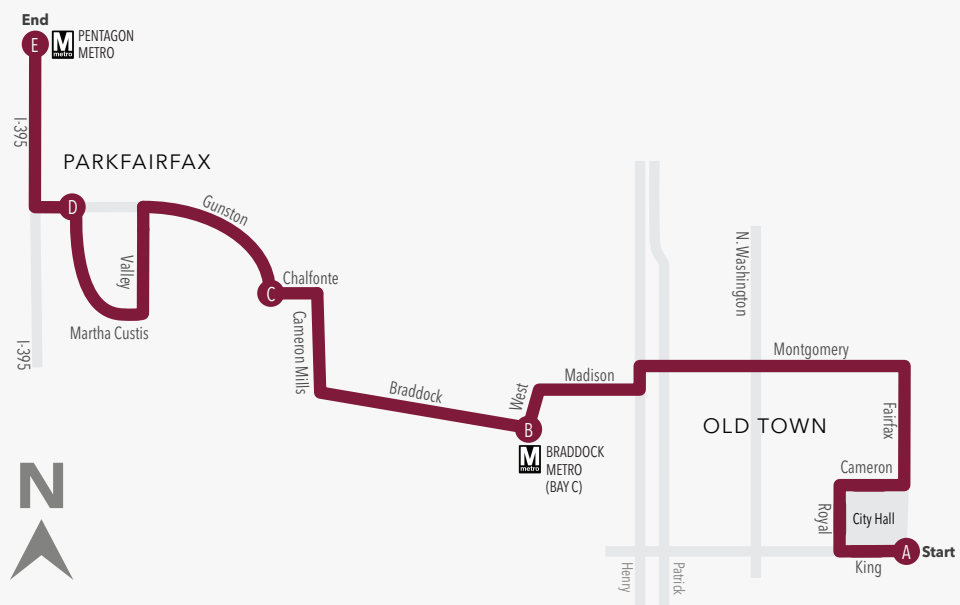

# NORTH BOUND

## SERVING:

- CITY HALL
- BRADDOCK RD METRO
- W BRADDOCK RD
- CAMERON MILLS RD
- PARKFAIRFAX
- PENTAGON METRO

POTOMAC RIVER

Pentagon Metro via Parkfairfax

CITY HALL N FAIRFAX ST & KING ST	BAY C BRADDOCK RD METRO	GUNSTON RD & CHALFONTE DR	MARTHA CUSTIS DR & GUNSTON RD	PENTAGON METRO
A	B	C	D	E
ID#4000820	ID#4000468	ID#4000727	ID#4000840	FINAL STOP
<b>WEEKDAY (AM)</b>				
5:52	6:05	6:12	6:19	6:28
6:12	6:25	6:32	6:39	6:48
6:32	6:45	6:55	7:02	7:11
6:52	7:05	7:15	7:22	7:31
—	7:16	7:26	7:33	7:42
7:12	7:25	7:35	7:42	7:51
7:32	7:45	8:00	8:07	8:16
—	—	8:05	8:12	8:21
7:52	8:05	8:15	8:22	8:31
8:12	8:25	8:35	8:42	8:51
8:32	8:45	8:55	9:01	9:10
8:52	9:05	9:13	9:19	9:28
9:12	9:25	9:33	9:39	9:48
9:32	9:45	9:53	9:59	10:08
<b>Service between Old Town &amp; Parkfairfax via AT3 4 Loop during midday</b>				
<b>WEEKDAY (PM)</b>				
3:14	3:27	3:37	3:41	3:48
3:54	4:07	4:17	4:21	4:28
4:14	4:27	4:37	4:41	4:48
4:34	4:47	4:57	5:01	5:08
4:54	5:07	5:17	5:21	5:28
5:14	5:27	5:37	5:41	5:48
5:34	5:47	5:57	6:01	6:08
5:54	6:07	6:17	6:21	6:28
6:14	6:27	6:37	6:41	6:48
6:37	6:47	6:57	7:01	7:08
7:00	7:10	7:20	7:24	7:31
7:25	7:35	7:45	7:49	7:56
<b>Service between Old Town &amp; Parkfairfax via AT3 4 Loop during weekday evenings</b>				