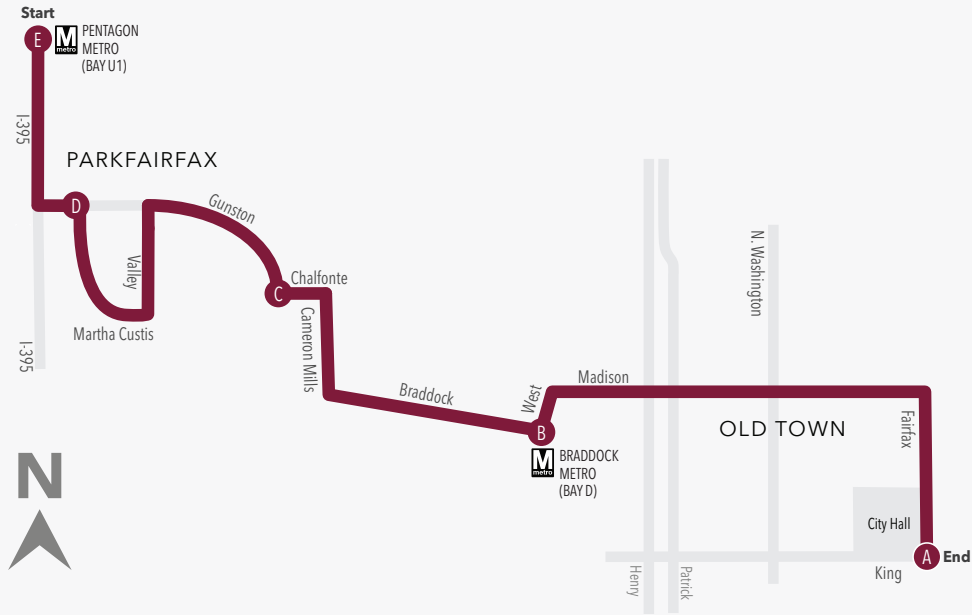

## SOUTH BOUND

### SERVING:

- PENTAGON METRO
- PARKFAIRFAX
- CAMERON MILLS RD
- W BRADDOCK RD
- BRADDOCK RD METRO
- CITY HALL

POTOMAC RIVER

Old Town - City Hall

BAY U1 PENTAGON METRO	MARtha CUSTIS DR & GUNSTON RD	GUNSTON RD & CHALFONTE DR	BAY D BRADDOCK RD METRO	CITY HALL N FAIRFAX ST & KING ST
E	D	C	B	A
ID#6001293	ID#4000843	ID#4000726	ID#4000598	FINAL STOP
<b>WEEKDAY (AM)</b>				
6:42	6:51	6:55	7:06	7:18
7:02	7:11	7:15	7:26	7:38
7:15	7:24	7:28	7:39	7:51
7:35	7:44	7:48	7:59	8:11
7:57	8:06	8:10	8:21	8:33
8:15	8:24	8:28	8:39	8:51
8:35	8:44	8:48	8:59	9:11
8:57	9:06	9:10	9:21	9:33
9:20	9:29	9:33	9:44	9:56
9:50	9:59	10:03	10:14	10:26
<b>Service between Old Town &amp; Parkfairfax via AT3 4 Loop during midday</b>				
<b>WEEKDAY (PM)</b>				
3:40	3:49	3:53	4:04	4:16
4:00	4:09	4:13	4:24	4:36
4:20	4:29	4:34	4:45	4:57
4:40	4:49	4:54	5:06	5:18
5:00	5:09	5:14	5:26	5:38
5:20	5:29	5:34	5:46	5:58
5:40	5:49	5:54	6:06	6:18
6:00	6:11	6:16	6:28	6:40
6:20	6:31	6:36	6:48	7:00
6:40	6:49	6:54	7:04	7:16
7:00	7:09	7:14	7:24	7:36
7:25	7:34	7:38	7:48	8:00
<b>Service between Old Town &amp; Parkfairfax via AT3 4 Loop during weekday evenings</b>				