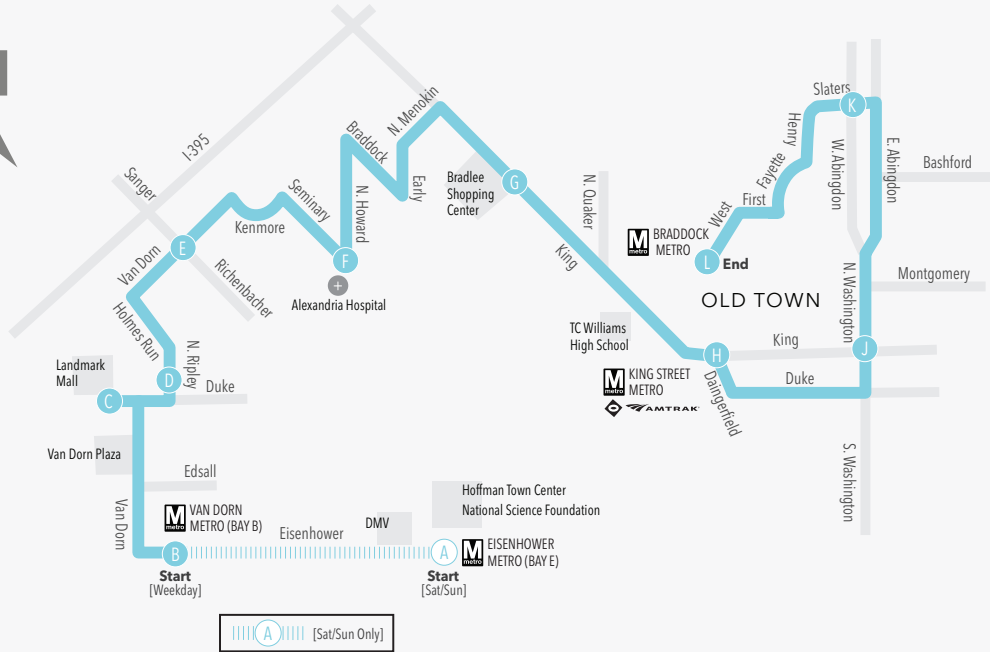

EAST BOUND

SERVING:

- EISENHOWER METRO (SAT/SUN ONLY)
- VAN DORN METRO
- LANDMARK MALL
- VAN DORN ST
- ALEXANDRIA HOSPITAL
- BRADLEE SHOPPING CENTER
- T.C. WILLIAMS HIGH SCHOOL
- KING ST METRO
- OLD TOWN
- SLATERS LN
- BRADDOCK RD METRO