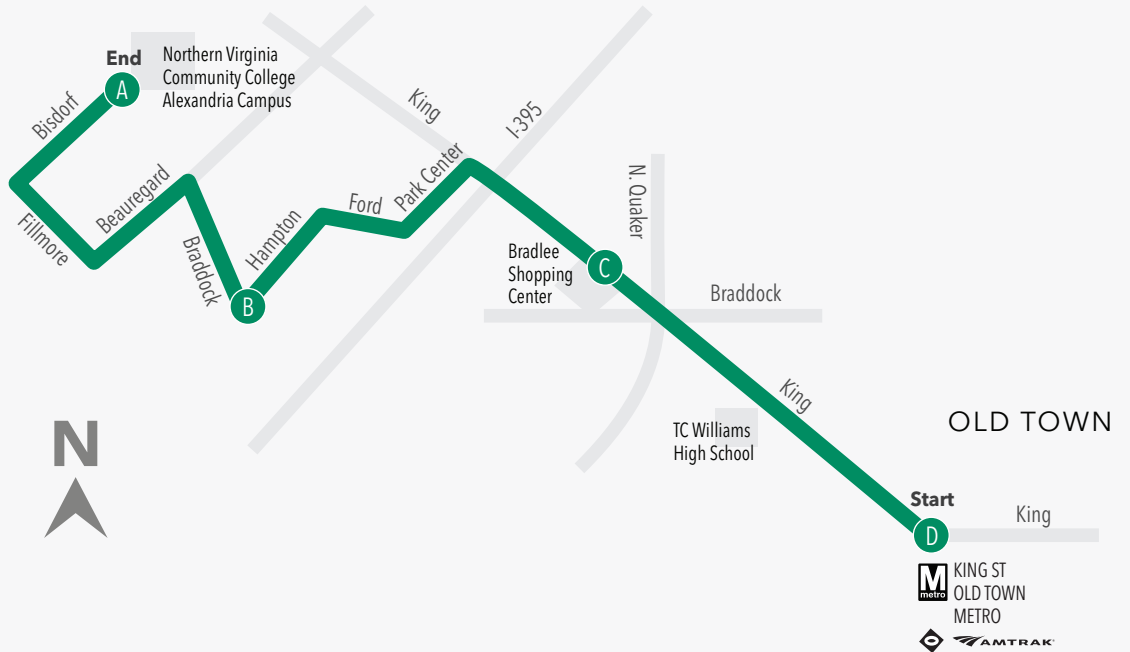

AT6

WEST BOUND

SERVING:

- KING ST METRO
- T.C. WILLIAMS HIGH SCHOOL
- BRADLEE SHOPPING CENTER
- NVCC - ALEXANDRIA CAMPUS

NVCC - Alexandria Campus

KING ST METRO D	BRADLEE SHOPPING CENTER C	N HAMPTON DR & BRADDOCK RD B	ALEXANDRIA CAMPUS NVCC A
ID#4000607	ID#4000492	ID#4000369	FINAL STOP
WEEKDAY (AM)			
6:00	6:14	6:19	6:26
6:15	6:29	6:34	6:41
6:30	6:44	6:49	6:56
6:45	6:59	7:04	7:11
7:00	7:14	7:19	7:26
7:15	7:29	7:34	7:41
7:30	7:44	7:50	7:57
7:45	7:59	8:05	8:12
8:00	8:14	8:20	8:27
8:15	8:29	8:35	8:42
8:30	8:44	8:50	8:57
8:45	9:01	9:07	9:14
9:00	9:16	9:21	9:28
9:15	9:31	9:36	9:43
9:35	9:49	9:54	10:01
10:05	10:19	10:24	10:31
10:35	10:49	10:54	11:01
11:05	11:19	11:24	11:31
11:35	11:49	11:54	12:01
WEEKDAY (PM)			
12:05	12:19	12:24	12:31
12:35	12:49	12:54	1:01
1:05	1:19	1:24	1:31
1:35	1:49	1:54	2:01
2:05	2:19	2:24	2:31
2:35	2:49	2:54	3:01
3:05	3:22	3:27	3:34
3:20	3:37	3:42	3:49
3:35	3:52	3:57	4:04
3:50	4:07	4:12	4:19
4:05	4:22	4:27	4:34

KING ST
METRO

BRADLEE
SHOPPING CENTER

N HAMPTON DR
& BRADDOCK RD

ALEXANDRIA CAMPUS
NVCC

D	C	B	A
ID#4000607	ID#4000492	ID#4000369	FINAL STOP
WEEKDAY (PM)			
4:20	4:37	4:42	4:49
4:35	4:52	4:57	5:04
4:50	5:07	5:12	5:19
5:05	5:22	5:27	5:34
5:20	5:37	5:42	5:49
5:35	5:52	5:57	6:04
5:50	6:07	6:12	6:19
6:05	6:22	6:27	6:34
6:20	6:37	6:42	6:49
6:35	6:52	6:57	7:04
6:50	7:07	7:12	7:19
7:05	7:22	7:27	7:34
7:35	7:52	7:57	8:04
8:05	8:19	8:23	8:30
8:35	8:49	8:53	9:00
9:05	9:19	9:23	9:30
9:35	9:49	9:53	10:00
10:10	10:22	10:26	10:33

DASH

REAL-TIME INFORMATION SIGNS HAVE ARRIVED!

Solar-Powered

Up-to-date arrival times
based on actual bus
locations

Service alert notifications

20 locations around
Alexandria and growing!

dashbus.com