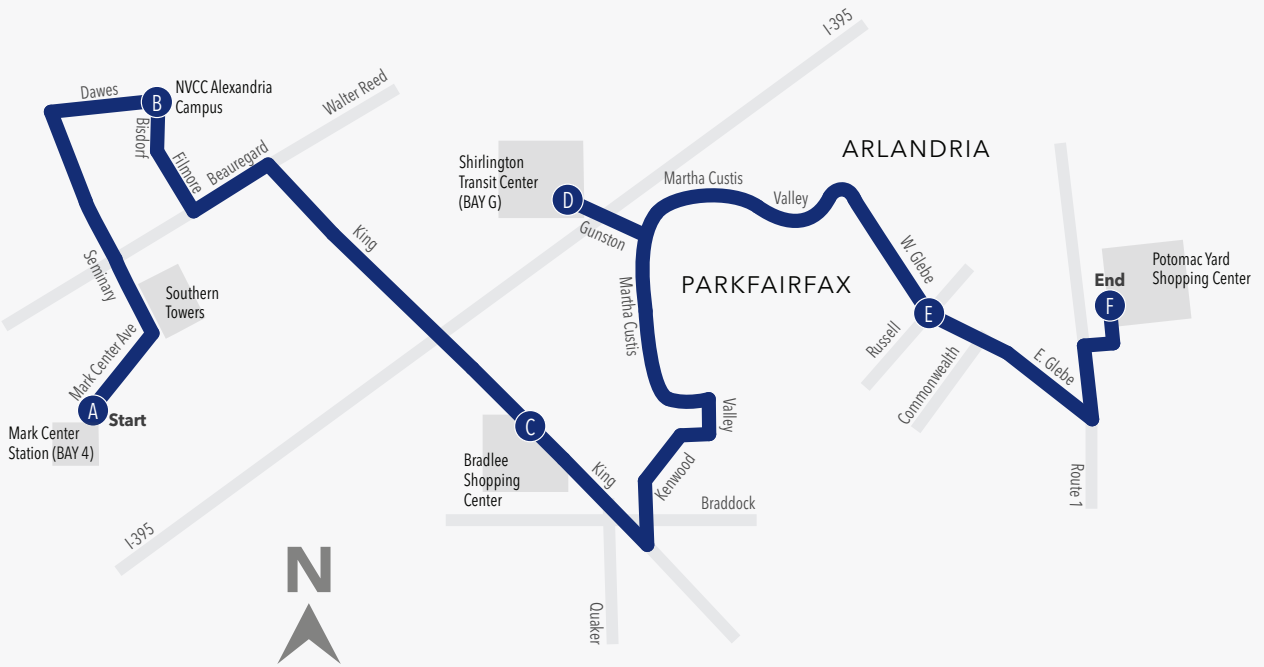

Potomac Yard

BAY 4 MARK CENTER STATION	ALEXANDRIA CAMPUS NVCC	BRADLEE SHOPPING CENTER	BAY G SHIRLINGTON STATION	W GLEBE RD & EXECUTIVE AVE	STAPLES & PETSMART POTOMAC YARD
A	B	C	D	E	F
ID#4001016	ID#4001025	ID#4000491	ID#6001365	ID#4000776	FINAL STOP
WEEKDAY (AM)					
6:30	6:38	6:47	6:58	7:05	7:13
7:00	7:08	7:17	7:28	7:35	7:43
7:30	7:38	7:47	7:58	8:05	8:13
8:00	8:08	8:17	8:28	8:35	8:43
8:30	8:38	8:47	8:58	9:05	9:13
9:00	9:08	9:17	9:28	9:35	9:43
9:30	9:38	9:47	9:58	10:05	10:13
10:00	10:08	10:18	10:29	10:36	10:44
10:30	10:38	10:48	10:59	11:06	11:14
11:00	11:08	11:19	11:30	11:37	11:45
11:30	11:38	11:49	12:00	12:07	12:15
WEEKDAY (PM)					
12:00	12:08	12:19	12:30	12:37	12:45
12:30	12:38	12:49	1:00	1:07	1:15
1:00	1:08	1:19	1:30	1:37	1:45
1:30	1:38	1:49	2:00	2:07	2:15
2:00	2:08	2:19	2:30	2:37	2:45
2:30	2:38	2:49	3:00	3:07	3:15
3:00	3:08	3:19	3:30	3:37	3:45
3:30	3:38	3:49	4:00	4:07	4:15
4:00	4:08	4:19	4:32	4:39	4:47
4:30	4:38	4:49	5:02	5:09	5:17
5:00	5:08	5:19	5:32	5:39	5:45
5:30	5:38	5:49	6:02	6:09	6:17
6:00	6:08	6:19	6:32	6:39	6:47
6:30	6:38	6:49	7:02	7:09	7:17
7:00	7:08	7:17	7:28	7:35	7:43
8:00	8:08	8:17	8:28	8:35	8:43
9:00	9:08	9:17	9:28	9:35	9:43

BAY 4 MARK CENTER STATION	ALEXANDRIA CAMPUS NVCC	BRADLEE SHOPPING CENTER	BAY G SHIRLINGTON STATION	W GLEBE RD & EXECUTIVE AVE	STAPLES & PETSMART POTOMAC YARD
A	B	C	D	E	F
ID#4001016	ID#4001025	ID#4000491	ID#6001365	ID#4000776	FINAL STOP
SATURDAY (AM)					
7:10	7:18	7:27	7:38	7:45	7:53
8:10	8:18	8:27	8:38	8:45	8:53
9:10	9:18	9:27	9:38	9:45	9:53
10:10	10:18	10:27	10:38	10:45	10:53
11:10	11:18	11:27	11:38	11:45	11:53
SATURDAY (PM)					
12:10	12:18	12:27	12:38	12:45	12:53
1:10	1:18	1:27	1:38	1:45	1:53
2:10	2:18	2:27	2:38	2:45	2:53
3:10	3:18	3:27	3:38	3:45	3:53
4:10	4:18	4:27	4:38	4:45	4:53
5:10	5:18	5:27	5:38	5:45	5:53
6:10	6:18	6:27	6:38	6:45	6:53
7:10	7:18	7:27	7:38	7:45	7:53
8:10	8:18	8:27	8:38	8:45	8:53
9:10	9:18	9:27	9:38	9:45	9:53