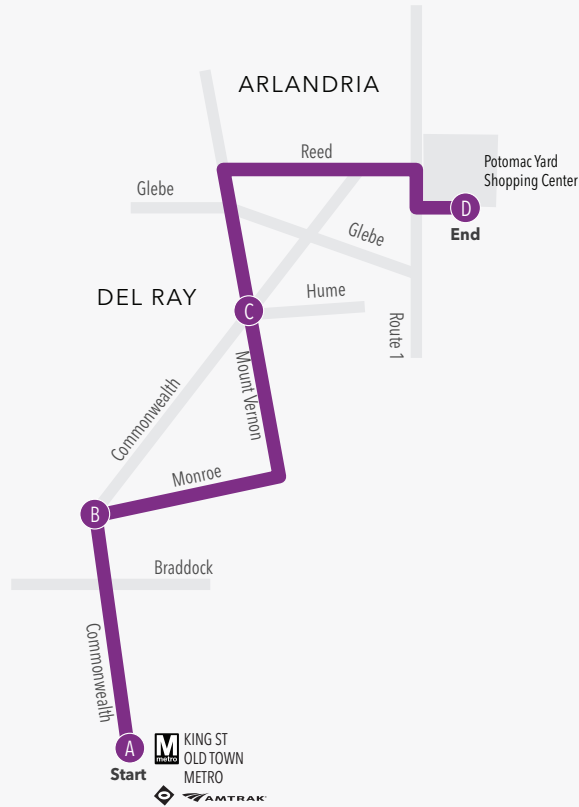

AT10

NORTH BOUND

SERVING:

- KING ST METRO
- DEL RAY
- ARLANDRIA
- POTOMAC YARD

Potomac Yard

KING ST METRO	COMMONWEALTH AVE & E NELSON AVE	MT VERNON AVE & HUME AVE	STAPLES & PETSMA RT POTOMAC YARD
A	B	C	D
ID#4000488	ID#4000533	ID#4000333	FINAL STOP
WEEKDAY (AM)			
6:50	6:57	7:02	7:10
7:20	7:27	7:32	7:40
7:50	7:57	8:02	8:10
8:20	8:27	8:32	8:40
8:50	8:57	9:02	9:10
9:20	9:27	9:32	9:40
9:50	9:57	10:02	10:10
10:20	10:27	10:32	10:40
10:50	10:57	11:02	11:10
11:20	11:27	11:32	11:40
11:50	11:57	12:02	12:10
WEEKDAY (PM)			
12:20	12:27	12:32	12:40
12:50	12:57	1:02	1:10
1:20	1:27	1:32	1:40
1:50	1:57	2:02	2:10
2:20	2:27	2:32	2:40
2:50	2:57	3:02	3:10
3:20	3:27	3:32	3:40
3:50	3:57	4:02	4:10
4:20	4:27	4:32	4:40
4:50	4:57	5:02	5:10
5:20	5:27	5:32	5:40
5:50	5:57	6:02	6:10
6:20	6:27	6:32	6:40