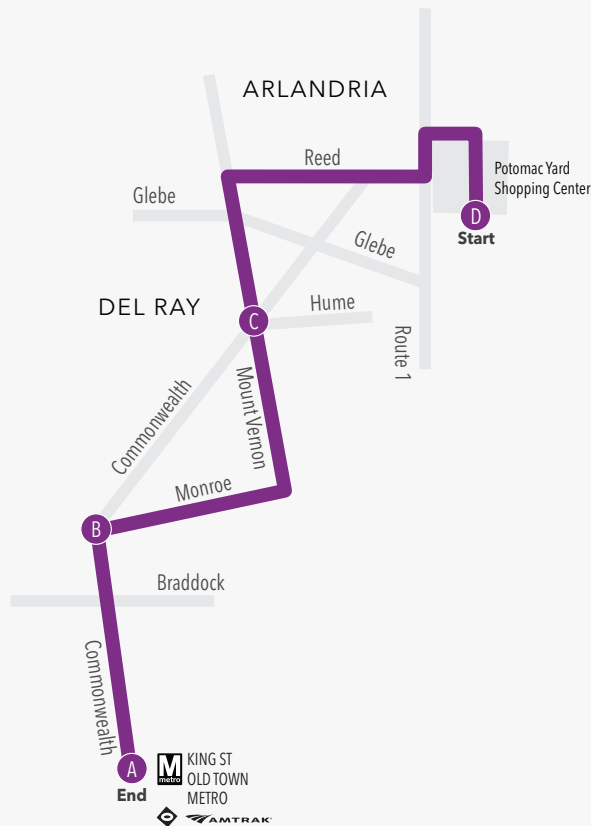

AT10

SOUTH BOUND

SERVING:

- POTOMAC YARD
- ARLANDRIA
- DEL RAY
- KING ST METRO

King Street Metro

STAPLES & PETSMART

POTOMAC YARD D ID#4000474	MT VERNON AVE & HUME AVE C ID#4000331	COMMONWEALTH AVE & E NELSON AVE B ID#4000536	KING ST METRO A FINAL STOP
WEEKDAY (AM)			
6:25	6:34	6:38	6:44
6:50	6:59	7:03	7:09
7:17	7:26	7:31	7:37
7:47	7:58	8:03	8:09
8:17	8:28	8:33	8:39
8:47	8:58	9:03	9:09
9:17	9:28	9:33	9:39
9:47	9:56	10:00	10:06
10:17	10:26	10:30	10:36
10:47	10:56	11:00	11:06
11:17	11:26	11:30	11:36
11:47	11:56	12:00	12:06
WEEKDAY (PM)			
12:17	12:26	12:30	12:36
12:47	12:56	1:00	1:06
1:17	1:26	1:30	1:36
1:47	1:56	2:00	2:06
2:17	2:27	2:31	2:37
2:47	2:57	3:01	3:07
3:17	3:27	3:34	3:40
3:47	3:57	4:04	4:10
4:17	4:29	4:36	4:42
4:47	4:59	5:06	5:12
5:17	5:29	5:36	5:42
5:47	5:59	6:06	6:12
6:17	6:29	6:36	6:42