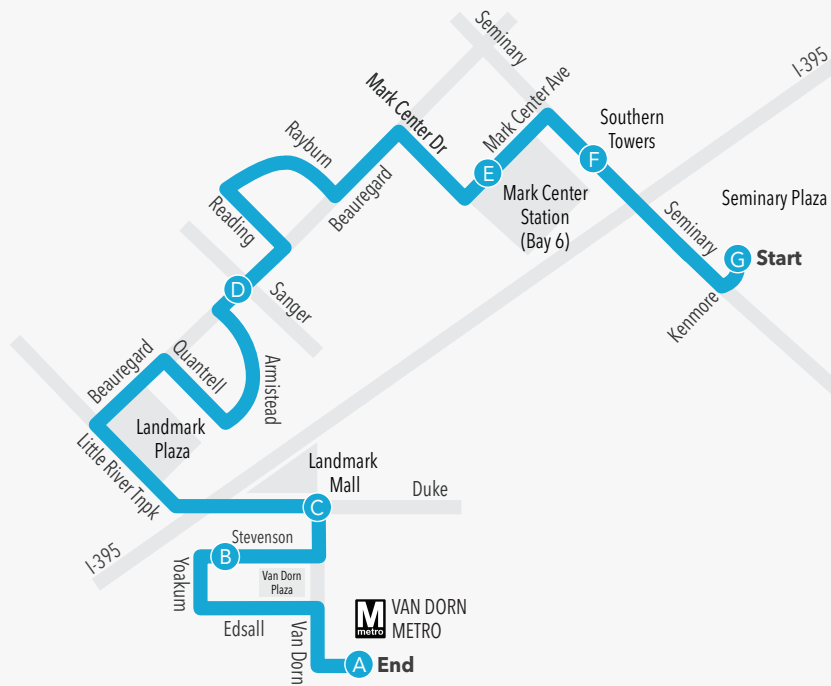

## SOUTH BOUND

### SERVING:

- SEMINARY PLAZA
- SOUTHERN TOWERS
- MARK CENTER
- BEAUREGARD ST
- LINCOLNIA
- LANDMARK PLAZA
- LANDMARK MALL
- YOAKUM PKWY
- VAN DORN METRO

HOTEL SEMINARY PLAZA	STRATFORD BUILDING SOUTHERN TOWERS	BAY 6 MARK CENTER STATION	N BEAUREGARD & SANGER AVE	LANDMARK MALL	STEVENSON AVE & S WHITING ST	VAN DORN METRO
G	F	E	D	C	B	A
ID#4000981	ID#4000340	ID#4001018	ID#4000301	ID#4000576	ID#4000142	FINAL STOP
<b>WEEKDAY (AM)</b>						
5:05	5:09	5:14	5:22	AT1 SOUTHBOUND TRIPS DO NOT SERVE LANDMARK MALL BEFORE 9:00 AM. FOR SERVICE TO LANDMARK MALL, USE AT1 NORTHBOUND, AT5, OR AT8 WESTBOUND	5:37	5:46
5:35	5:39	5:44	5:52		6:07	6:16
5:50	5:54	5:59	6:07		6:22	6:31
6:05	6:09	6:14	6:22		6:37	6:46
6:20	6:24	6:29	6:37		6:52	7:01
6:35	6:39	6:44	6:52		7:07	7:16
6:50	6:54	6:59	7:07		7:22	7:31
7:05	7:09	7:14	7:22		7:37	7:46
7:20	7:24	7:29	7:37		7:52	8:01
7:35	7:39	7:44	7:52		8:07	8:16
7:50	7:54	7:59	8:07	8:22	8:31	
8:05	8:09	8:14	8:22	8:37	8:46	
8:20	8:24	8:29	8:37	8:52	9:01	
8:35	8:39	8:44	8:52	9:08	9:14	9:23
8:50	8:54	8:59	9:07	9:23	9:29	9:38
9:05	9:09	9:14	9:22	9:38	9:44	9:53
9:35	9:39	9:44	9:52	10:08	10:14	10:23
10:05	10:09	10:14	10:22	10:38	10:44	10:53
10:35	10:39	10:44	10:52	11:08	11:14	11:23
11:05	11:09	11:14	11:22	11:38	11:44	11:53
11:35	11:39	11:44	11:52	12:08	12:14	12:23
<b>WEEKDAY (PM)</b>						
12:05	12:09	12:14	12:22	12:38	12:44	12:53
12:35	12:39	12:44	12:52	1:08	1:14	1:23
1:05	1:09	1:14	1:22	1:38	1:44	1:53
1:35	1:39	1:44	1:52	2:08	2:14	2:23
2:05	2:09	2:14	2:22	2:38	2:44	2:53
2:35	2:39	2:44	2:52	3:08	3:14	3:23
3:05	3:09	3:14	3:22	3:38	3:44	3:53
3:20	3:24	3:29	3:37	3:53	3:59	4:08