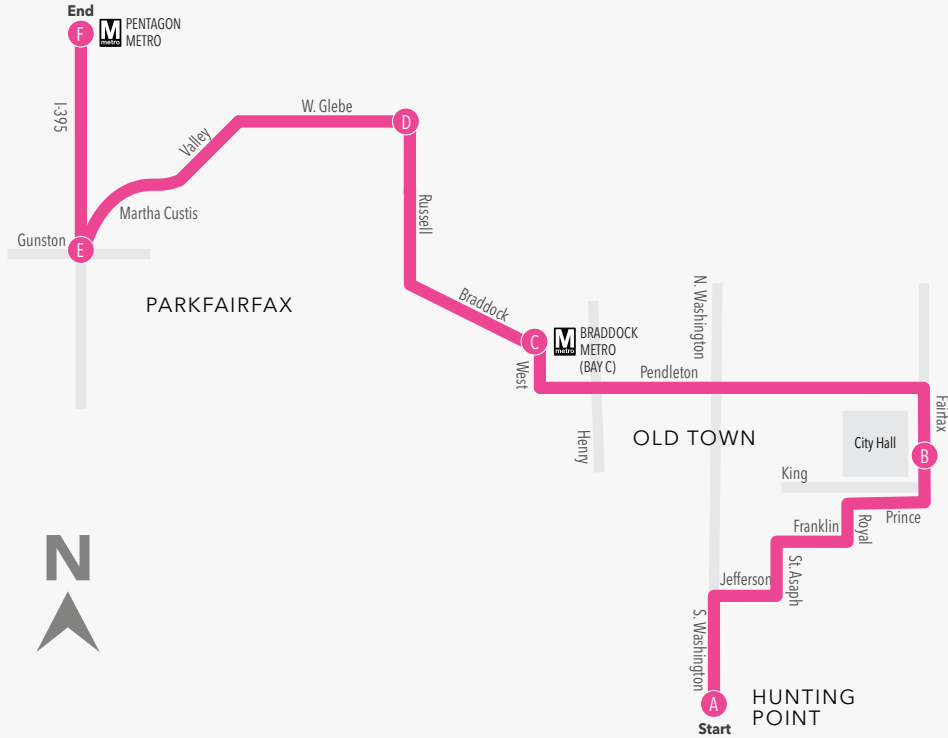

AT3

NORTH BOUND

SERVING:

- HUNTING POINT
- CITY HALL
- BRADDOCK RD METRO
- RUSSELL RD
- W GLEBE RD
- PARKFAIRFAX
- PENTAGON METRO

POTOMAC RIVER

Pentagon Metro via ParkFairfax

HUNTING POINT/ BRIDGEYARD APTS A	CITY HALL N FAIRFAX ST & KING ST B	BAY C BRADDOCK RD METRO C	RUSSELL RD & W GLEBE RD D	MARTHA CUSTIS DR & GUNSTON RD E	PENTAGON METRO F
ID#4000903	ID#4000743	ID#4000468	ID#4000648	ID#4000423	FINAL STOP
WEEKDAY (AM)					
5:40	5:47	5:55	6:06	6:13	6:22
—	—	6:15	6:26	6:33	6:42
6:20	6:27	6:35	6:46	6:53	7:02
6:40	6:47	6:55	7:06	7:13	7:22
7:00	7:07	7:15	7:26	7:33	7:42
7:20	7:27	7:35	7:46	7:54	8:03
7:40	7:47	7:55	8:06	8:13	8:22
8:00	8:07	8:15	8:26	8:33	8:42
8:20	8:27	8:35	8:46	8:53	9:02
8:40	8:47	8:55	9:05	9:12	9:21
9:00	9:07	9:15	9:25	9:32	9:41
9:21	9:27	9:35	9:45	9:52	10:01
Service between Old Town & Parkfairfax via AT3/4 Loop during midday					
WEEKDAY (PM)					
—	—	3:19	3:29	3:34	3:41
—	3:41	3:51	4:01	4:06	4:13
4:15	4:21	4:31	4:41	4:46	4:53
4:35	4:41	4:51	5:01	5:06	5:13
4:55	5:01	5:11	5:21	5:26	5:33
5:19	5:25	5:35	5:45	5:50	5:57
5:39	5:45	5:55	6:05	6:10	6:17
5:59	6:05	6:15	6:25	6:30	6:37
6:20	6:26	6:36	6:46	6:51	6:58
6:40	6:46	6:56	7:06	7:11	7:18
7:05	7:11	7:21	7:31	7:36	7:43
7:44	7:50	8:00	8:10	8:15	8:22
Service between Old Town & Parkfairfax via AT3/4 Loop during weekday evenings & weekends					