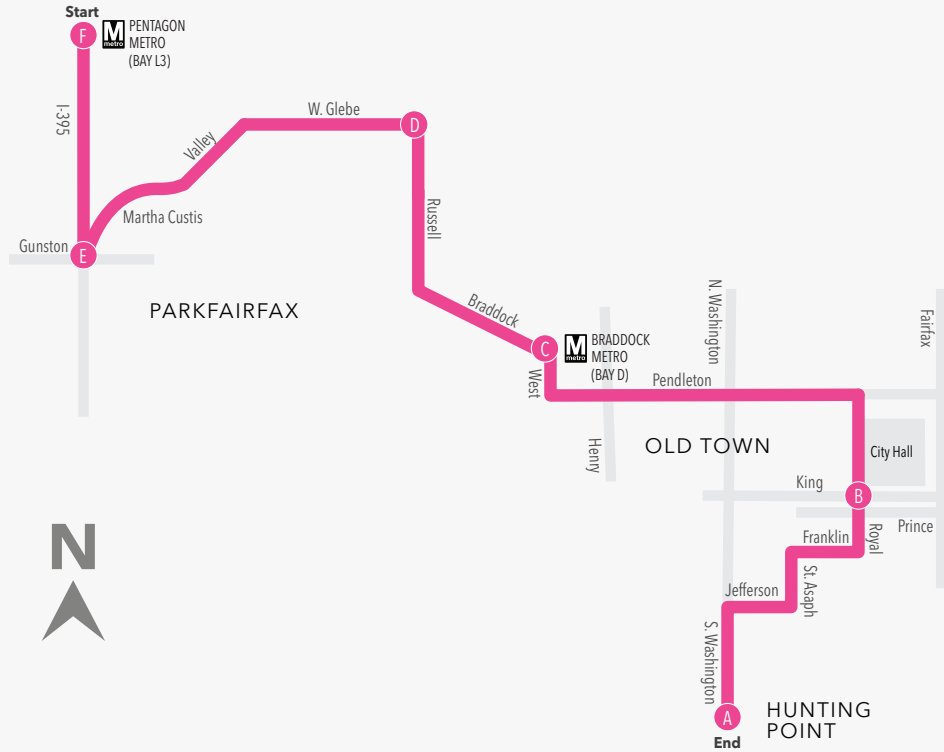

SOUTH BOUND

SERVING:

- PENTAGON METRO
- PARKFAIRFAX
- W GLEBE RD
- RUSSELL RD
- BRADDOCK RD METRO
- CITY HALL
- HUNTING POINT

POTOMAC RIVER

Hunting Point via Old Town

BAY L3 PENTAGON METRO F	MARTHA CUSTIS DR & GUNSTON RD E	W GLEBE RD & EXECUTIVE AVE D	BRADDOCK RD METRO C	CITY HALL S ROYAL ST & KING ST B	HUNTING POINT/ BRIDGEYARD APTS A
ID#6001293	ID#4000422	ID#4000776	ID#4000598	ID#4000714	FINAL STOP
WEEKDAY (AM)					
6:27	6:36	6:42	6:52	7:02	—
6:47	6:56	7:02	7:12	7:22	7:30
7:07	7:16	7:22	7:32	7:42	7:50
7:26	7:35	7:41	7:53	8:03	8:11
7:45	7:54	8:00	8:12	8:22	8:30
8:07	8:16	8:22	8:32	8:42	8:50
8:27	8:36	8:42	8:52	9:02	9:10
8:47	8:56	9:02	9:12	9:22	9:30
9:15	9:24	9:30	9:40	9:50	—
Service between Old Town & Parkfairfax via AT3 4 Loop during midday					
WEEKDAY (PM)					
3:28	3:37	3:43	3:53	4:03	4:11
3:48	3:57	4:03	4:13	4:23	4:31
4:08	4:17	4:23	4:33	4:43	4:51
4:28	4:37	4:43	4:53	5:03	5:11
4:46	4:55	5:01	5:13	5:23	5:31
5:06	5:15	5:21	5:33	5:43	5:51
5:26	5:35	5:41	5:53	6:03	6:11
5:48	5:57	6:03	6:15	6:25	6:33
6:10	6:19	6:25	6:35	6:45	6:53
6:28	6:37	6:43	6:53	7:03	7:11
6:48	6:57	7:03	7:13	7:23	7:31
7:10	7:19	7:25	7:35	7:45	7:53
7:37	7:46	7:52	8:02	8:12	8:20
Service between Old Town & Parkfairfax via AT3 4 Loop during weekday evenings & weekends					