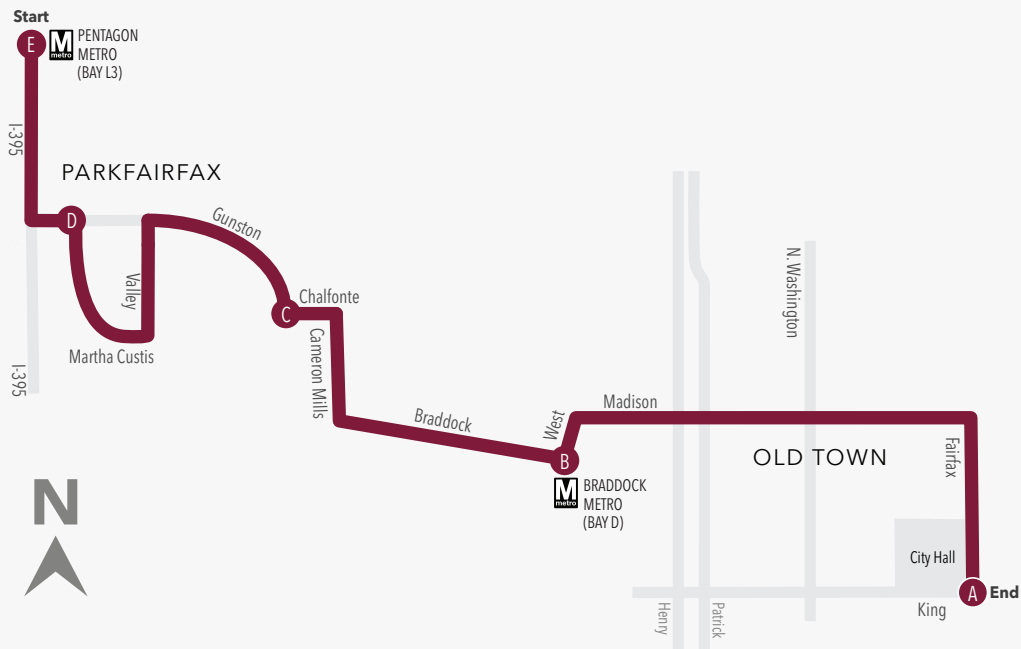

AT4

SOUTH BOUND

SERVING:

- PENTAGON METRO
- PARKFAIRFAX
- CAMERON MILLS RD
- W BRADDOCK RD
- BRADDOCK RD METRO
- CITY HALL

POTOMAC RIVER

Old Town - City Hall

BAY L3 PENTAGON METRO	MARtha CUSTIS DR & GUNSTON RD	GUNSTON RD & CHALFONTE DR	BAY D BRADDOCK RD METRO	CITY HALL N FAIRFAX ST & KING ST
E	D	C	B	A
ID#6001293	ID#4000843	ID#4000726	ID#4000598	FINAL STOP
WEEKDAY (AM)				
6:42	6:51	6:55	7:06	7:18
7:02	7:11	7:15	7:26	7:38
7:15	7:24	7:28	7:39	7:51
7:35	7:44	7:48	7:59	8:11
7:57	8:06	8:10	8:21	8:33
8:15	8:24	8:28	8:39	8:51
8:35	8:44	8:48	8:59	9:11
8:57	9:06	9:10	9:21	9:33
9:20	9:29	9:33	9:44	9:56
9:50	9:59	10:03	10:14	10:26
Service between Old Town & Parkfairfax via AT3 4 Loop during midday				
WEEKDAY (PM)				
3:40	3:49	3:53	4:04	4:16
4:00	4:09	4:13	4:24	4:36
4:20	4:29	4:34	4:45	4:57
4:40	4:49	4:54	5:06	5:18
5:00	5:09	5:14	5:26	5:38
5:20	5:29	5:34	5:46	5:58
5:40	5:49	5:54	6:06	6:18
6:00	6:11	6:16	6:28	6:40
6:20	6:31	6:36	6:48	7:00
6:40	6:49	6:54	7:04	7:16
7:00	7:09	7:14	7:24	7:36
7:25	7:34	7:38	7:48	8:00
Service between Old Town & Parkfairfax via AT3 4 Loop during weekday evenings				