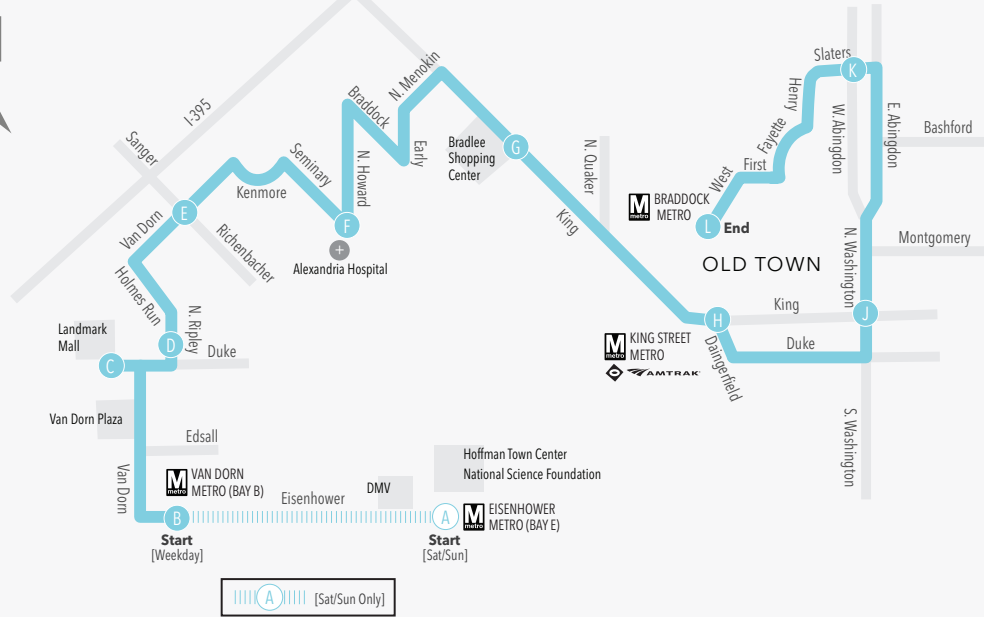

AT5

EAST BOUND

SERVING:

- EISENHOWER METRO (SAT/SUN ONLY)
- VAN DORN METRO
- LANDMARK MALL
- VAN DORN ST
- ALEXANDRIA HOSPITAL
- BRADLEE SHOPPING CENTER
- T.C. WILLIAMS HIGHSCHOOL
- KING ST METRO
- OLD TOWN
- SLATERS LN
- BRADDOCK RD METRO

Braddock Metro via Old Town

POTOMAC RIVER

	BAY E EISENHOWER METRO	BAY B VAN DORN METRO	LANDMARK MALL	N RIPLEY ST & DUKE ST	N VAN DORN ST & SANGER AVE	ALEXANDRIA HOSPITAL	BRADLEE SHOPPING CENTER	KING ST METRO	S WASHINGTON ST & KING ST	(MASSEY LN) SLATERS LN & WABINGTON DR	BRADDOCK RD METRO
	A	B	C	D	E	F	G	H	J	K	L
	ID#4000821	ID#4000576	ID#4000690	ID#4000276	ID#4000489	ID#4000491	ID#4000493	ID#4000025	ID#4000731	FINAL STOP	
	WEEKDAY (AM)										
	5:10	5:18	5:22	5:27	5:34	5:40	5:49	5:54	6:01	6:07	
	—	—	5:58	6:03	6:10	6:16	6:25	6:30	6:37	6:43	
	6:16	6:24	6:28	6:33	6:40	6:46	6:55	7:00	7:07	7:13	
	—	—	6:47	6:52	6:59	7:06	7:15	7:21	7:28	7:34	
	—	—	7:07	7:12	7:19	7:26	7:35	7:46	7:53	7:59	
	7:10	7:21	7:25	7:30	7:37	7:44	7:55	8:06	8:13	8:19	
	—	—	7:45	7:50	7:57	8:04	8:15	8:26	8:33	8:39	
	7:45	7:56	8:00	8:05	8:12	8:20	8:35	8:46	8:53	8:59	
	8:10	8:20	8:24	8:29	8:36	8:44	8:55	9:06	9:13	9:19	
	8:51	9:01	9:05	9:09	9:14	9:20	9:30	9:35	9:42	9:48	
	9:21	9:31	9:35	9:39	9:44	9:50	10:00	10:05	10:12	10:18	
	9:51	10:01	10:05	10:09	10:14	10:20	10:30	10:35	10:42	10:48	
	10:21	10:31	10:35	10:39	10:44	10:50	11:00	11:05	11:12	11:18	
	10:51	11:01	11:05	11:09	11:14	11:20	11:30	11:35	11:42	11:48	
	11:21	11:31	11:35	11:39	11:44	11:50	12:00	12:08	12:15	12:22	
	11:51	12:01	12:05	12:09	12:14	12:20	12:30	12:38	12:45	12:52	
	WEEKDAY (PM)										
	12:16	12:26	12:30	12:34	12:39	12:45	12:55	1:03	1:10	1:17	
	12:46	12:56	1:00	1:04	1:09	1:15	1:25	1:33	1:40	1:46	
	1:16	1:26	1:30	1:34	1:39	1:45	1:55	2:03	2:10	2:16	
	1:46	1:56	2:00	2:04	2:09	2:15	2:25	2:33	2:41	2:47	
	2:16	2:26	2:30	2:34	2:39	2:45	2:55	3:05	3:13	3:19	
	2:45	2:55	2:59	3:03	3:08	3:14	3:25*	3:35	3:43	3:49	
	3:08	3:18	3:22	3:26	3:31	3:37	3:50*	4:00	4:08	4:14	
	3:37	3:47	3:51	3:56	4:01	4:07	4:20*	4:30	4:38	4:44	
	4:05	4:15	4:19	4:24	4:29	4:35	4:50*	5:02	5:10	5:16	
	4:35	4:45	4:49	4:54	4:59	5:05	5:20*	5:32	5:40	5:46	
	5:04	5:15	5:19	5:24	5:29	5:35	5:50*	6:02	6:10	6:16	
	5:36	5:47	5:51	5:56	6:01	6:07	6:20*	6:32	6:40	6:46	
	6:06	6:17	6:21	6:26	6:31	6:37	6:50*	7:02	7:10	7:16	

AT5 EASTBOUND SERVICE STARTS AT VAN DORN METRO ON WEEKDAYS. FOR WEEKDAY SERVICE TO EISENHOWER AVE STOPS, SEE AT7 WESTBOUND.