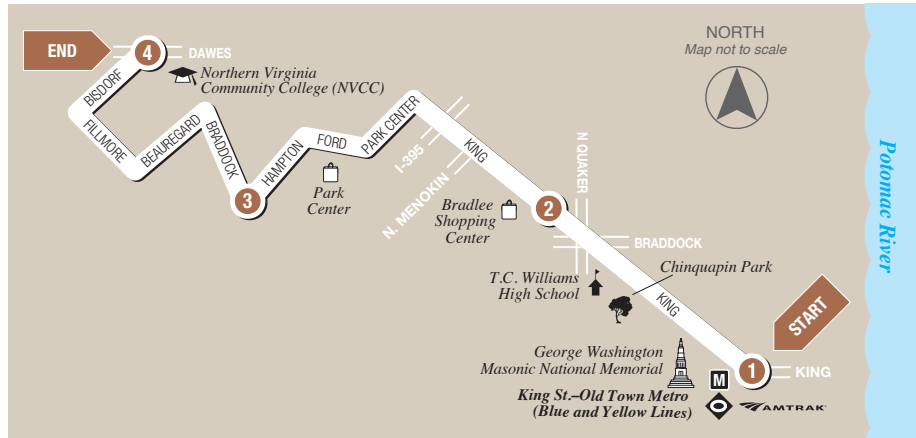

ROUTE AT6 TO NVCC

Westbound
King Street—Old Town Metro
to Northern Virginia
Community College (NVCC)

1
Departs
King Street—
Old Town Metro

2
Departs
Bradlee Shopping
Center

3
Departs
Hampton &
Braddock

4
Arrives
NVCC (Bisdorf
Building)

1
Departs
King Street—
Old Town Metro

2
Departs
Bradlee Shopping
Center

3
Departs
Hampton &
Braddock

4
Arrives
NVCC (Bisdorf
Building)

WEEKDAYS

AM	6:00	6:11	6:16	6:23
	6:15	6:26	6:31	6:38
	6:30	6:41	6:46	6:53
	6:45	6:56	7:01	7:08
	7:00	7:11	7:16	7:23
	7:15	7:26	7:31	7:38
	7:30	7:41	7:47	7:54
	7:45	7:58	8:04	8:11
	8:00	8:13	8:19	8:26
	8:15	8:28	8:34	8:41
	8:30	8:43	8:49	8:56
	8:45	8:58	9:04	9:11
	9:00	9:13	9:19	9:26
	9:15	9:28	9:33	9:40
	9:35	9:46	9:51	9:58
	10:05	10:16	10:21	10:28
	10:35	10:46	10:51	10:58
	11:05	11:16	11:21	11:28
	11:35	11:46	11:51	11:58

WEEKDAYS

PM	12:05	12:16	12:21	12:28
	12:35	12:46	12:51	12:58
	1:05	1:16	1:21	1:28
	1:35	1:46	1:51	1:58
	2:05	2:16	2:21	2:28
	2:35	2:46	2:51	2:58
	3:05	3:19	3:24	3:31
	3:20	3:34	3:39	3:46
	3:35	3:49	3:54	4:01
	3:50	4:04	4:09	4:16
	4:05	4:19	4:24	4:31
	4:20	4:34	4:39	4:46
	4:35	4:49	4:54	5:01
	4:50	5:04	5:09	5:16
	5:05	5:19	5:24	5:31
	5:20	5:34	5:39	5:46
	5:35	5:49	5:54	6:01
	5:50	6:04	6:09	6:16
	6:05	6:19	6:24	6:31
	6:20	6:34	6:39	6:46
	6:35	6:49	6:54	7:01
	6:50	7:04	7:09	7:16
	7:05	7:19	7:24	7:31
	7:35	7:49	7:54	8:01
	8:05	8:16	8:20	8:27
	8:35	8:46	8:50	8:57
	9:05	9:16	9:20	9:27
	9:35	9:46	9:50	9:57
	10:10	10:19	10:23	10:30