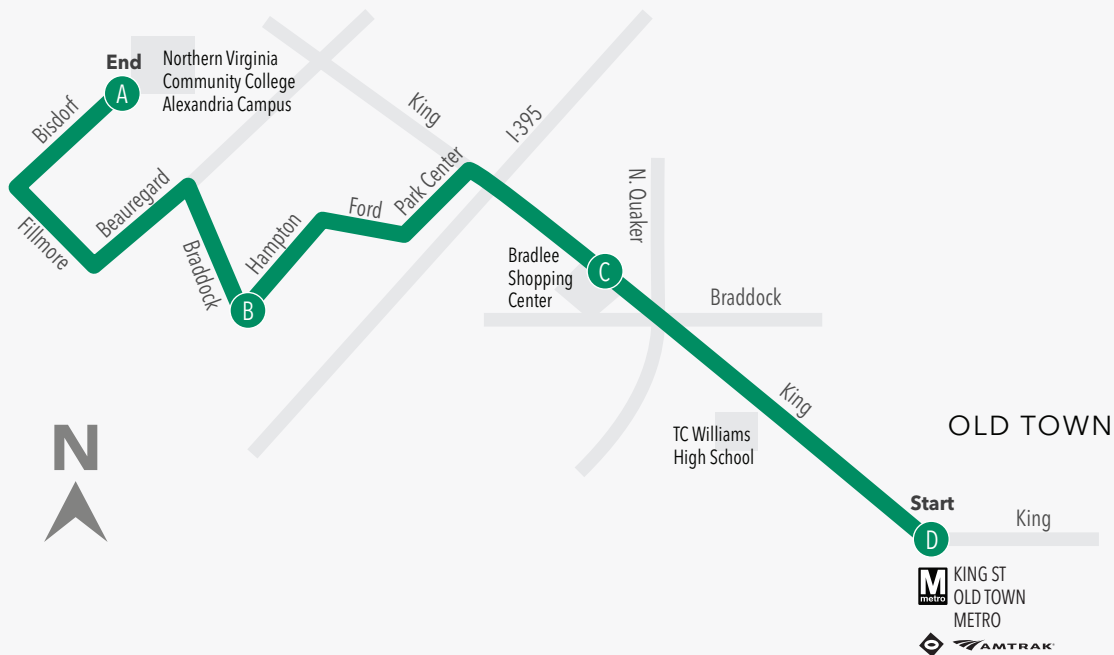

AT6

WEST BOUND

SERVING:

- KING ST METRO
- T.C. WILLIAMS HIGH SCHOOL
- BRADLEE SHOPPING CENTER
- NVCC - ALEXANDRIA CAMPUS

NVCC - Alexandria Campus

KING ST METRO D	BRADLEE SHOPPING CENTER C	N HAMPTON DR & BRADDOCK RD B	ALEXANDRIA CAMPUS NVCC A
ID# 4000607	ID# 4000492	ID# 4000369	FINAL STOP
WEEKDAY (AM)			
6:00	6:11	6:19	6:26
6:15	6:29	6:34	6:41
6:30	6:44	6:49	6:56
6:45	6:59	7:04	7:11
7:00	7:14	7:19	7:26
7:15	7:29	7:34	7:41
7:30	7:44	7:50	7:57
7:45	7:59	8:05	8:12
8:00	8:14	8:20	8:27
8:15	8:29	8:35	8:42
8:30	8:44	8:50	8:57
8:45	9:01	9:07	9:14
9:00	9:16	9:21	9:28
9:15	9:31	9:36	9:43
9:35	9:49	9:54	10:01
10:05	10:19	10:24	10:31
10:35	10:49	10:54	11:01
11:05	11:19	11:24	11:31
11:35	11:49	11:54	12:01
WEEKDAY (PM)			
12:05	12:19	12:24	12:31
12:35	12:49	12:54	1:01
1:05	1:19	1:24	1:31
1:35	1:49	1:54	2:01
2:05	2:19	2:24	2:31
2:35	2:49	2:54	3:01
3:05	3:22	3:27	3:34
3:20	3:37	3:42	3:49
3:35	3:52	3:57	4:04
3:50	4:07	4:12	4:19
4:05	4:22	4:27	4:34

KING ST METRO	BRADLEE SHOPPING CENTER	N HAMPTON DR & BRADDOCK RD	ALEXANDRIA CAMPUS NVCC
D	C	B	A
ID# 4000607	ID# 4000492	ID# 4000369	FINAL STOP
WEEKDAY (PM)			
4:20	4:37	4:42	4:49
4:35	4:52	4:57	5:04
4:50	5:07	5:12	5:19
5:05	5:22	5:27	5:34
5:20	5:37	5:42	5:49
5:35	5:52	5:57	6:04
5:50	6:07	6:12	6:19
6:05	6:22	6:27	6:34
6:20	6:37	6:42	6:49
6:35	6:52	6:57	7:04
6:50	7:07	7:12	7:19
7:05	7:22	7:27	7:34
7:35	7:52	7:57	8:04
8:05	8:19	8:23	8:30
8:35	8:49	8:53	9:00
9:05	9:19	9:23	9:30
9:35	9:49	9:53	10:00
10:10	10:22	10:26	10:33

DASH

NEW WEBSITE. NEW STYLE.
SAME GREAT DASH

dashbus.com