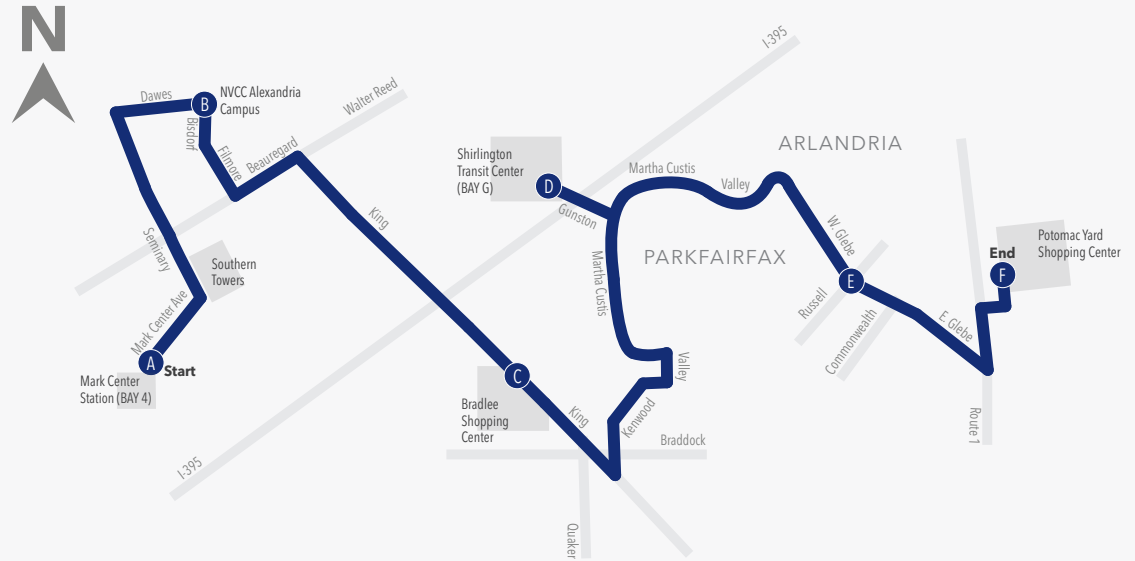

AT9

EAST BOUND

SERVING:

- MARK CENTER STATION
- BUILD AMERICA PLAZA (SKYLINE)
- NVCC - ALEXANDRIA CAMPUS
- BRADLEE SHOPPING CENTER
- SHIRLINGTON TRANSIT CENTER
- PARKFAIRFAX
- W GLEBE RD
- POTOMAC YARD SHOPPING CENTER

Potomac Yard

MARK CENTER STATION	ALEXANDRIA CAMPUS NVCC	BRADLEE SHOPPING CENTER	BAY G SHIRLINGTON STATION	RUSSELL RD & W GLEBE RD	STAPLES & PETSMART POTOMAC YARD
A	B	C	D	E	F
ID#4001016	ID#4001025	ID#4000491	ID#6001365	ID#4000776	FINAL STOP
WEEKDAY					
6:40 AM	6:48	6:57	7:08	7:15	7:23
7:10	7:18	7:27	7:38	7:45	7:53
7:40	7:48	7:57	8:08	8:15	8:23
8:10	8:18	8:27	8:38	8:45	8:53
8:40	8:48	8:57	9:08	9:15	9:23
9:10	9:18	9:27	9:38	9:45	9:53
9:40	9:48	9:57	10:08	10:15	10:23
10:10	10:18	10:28	10:39	10:46	10:54
10:40	10:48	10:58	11:09	11:16	11:24
11:10	11:18	11:29	11:40	11:47	11:55
11:40	11:48	11:59	12:10	12:17	12:25
WEEKEND					
12:10 PM	12:18	12:29	12:40	12:47	12:55
12:40	12:48	12:59	1:10	1:17	1:25
1:10	1:18	1:29	1:40	1:47	1:55
1:40	1:48	1:59	2:10	2:17	2:25
2:10	2:18	2:29	2:40	2:47	2:55
2:40	2:48	2:59	3:10	3:17	3:25
3:10	3:18	3:29	3:40	3:47	3:55
3:40	3:48	3:59	4:10	4:17	4:25
4:10	4:18	4:29	4:42	4:49	4:57
4:40	4:48	4:59	5:12	5:19	5:27
5:10	5:18	5:29	5:42	5:49	5:57
5:40	5:48	5:59	6:12	6:19	6:27
6:10	6:18	6:29	6:42	6:49	6:57
6:40	6:48	6:59	7:12	7:19	7:27
7:10	7:18	7:27	7:38	7:45	7:53
8:10	8:18	8:27	8:38	8:45	8:53
9:10	9:18	9:27	9:38	9:45	9:53