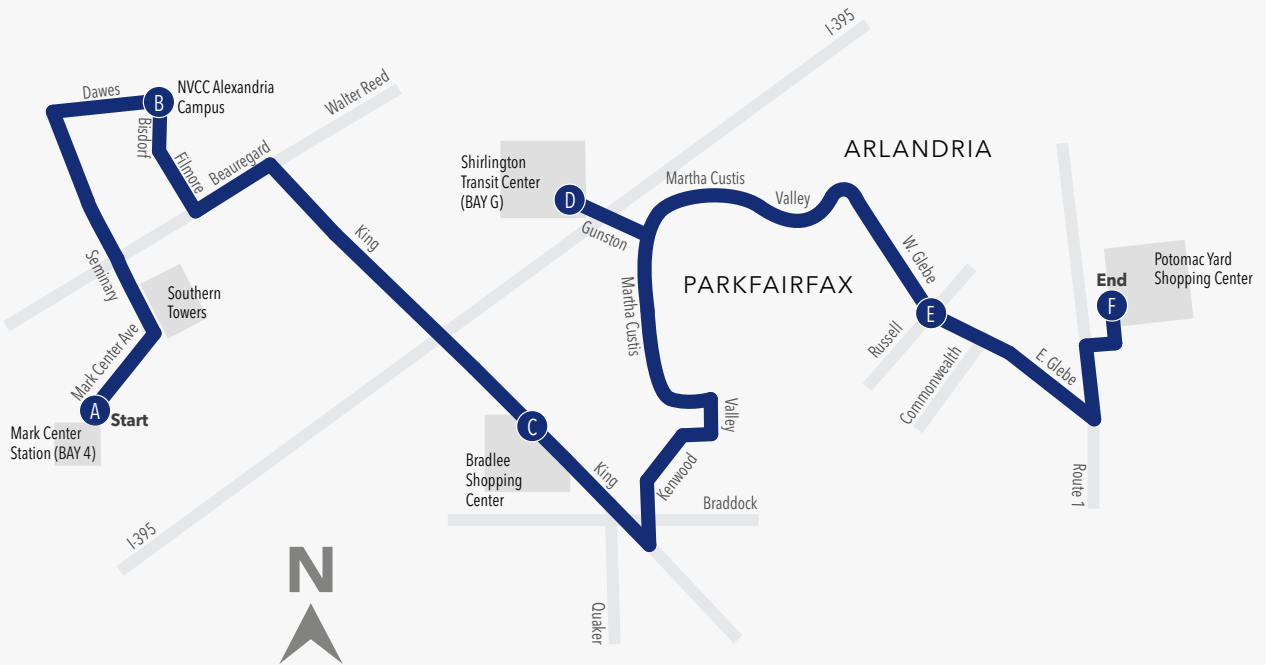

Potomac Yard

MARK CENTER STATION	ALEXANDRIA CAMPUS NVCC	BRADLEE SHOPPING CENTER	BAY G SHIRLINGTON STATION	RUSSELL RD & W GLEBE RD	STAPLES & PETSMART POTOMAC YARD
A	B	C	D	E	F
ID#4001016	ID#4001025	ID#4000491	ID#6001365	ID#4000776	FINAL STOP
WEEKDAY (AM)					
6:35	6:43	6:52	7:03	7:10	7:18
7:05	7:13	7:22	7:33	7:40	7:48
7:35	7:43	7:52	8:03	8:10	8:18
8:05	8:13	8:22	8:33	8:40	8:48
8:35	8:43	8:52	9:03	9:10	9:18
9:05	9:13	9:22	9:33	9:40	9:48
9:35	9:43	9:52	10:03	10:10	10:18
10:05	10:13	10:23	10:34	10:41	10:49
10:35	10:43	10:53	11:04	11:11	11:19
11:05	11:13	11:24	11:35	11:42	11:50
11:35	11:43	11:54	12:05	12:12	12:20
WEEKDAY (PM)					
12:05	12:13	12:24	12:35	12:42	12:50
12:35	12:43	12:54	1:05	1:12	1:20
1:05	1:13	1:24	1:35	1:42	1:50
1:35	1:43	1:54	2:05	2:12	2:20
2:05	2:13	2:24	2:35	2:42	2:50
2:35	2:43	2:54	3:05	3:12	3:20
3:05	3:13	3:24	3:35	3:42	3:50
3:35	3:43	3:54	4:05	4:12	4:20
4:05	4:13	4:24	4:37	4:44	4:52
4:35	4:43	4:54	5:07	5:14	5:22
5:05	5:13	5:24	5:37	5:44	5:52
5:35	5:43	5:54	6:07	6:14	6:22
6:05	6:13	6:24	6:37	6:44	6:52
6:35	6:43	6:54	7:07	7:14	7:22
7:05	7:13	7:22	7:33	7:40	7:48
8:05	8:13	8:22	8:33	8:40	8:48
9:05	9:13	9:22	9:33	9:40	9:48

MARK CENTER STATION	ALEXANDRIA CAMPUS NVCC	BRADLEE SHOPPING CENTER	BAY G SHIRLINGTON STATION	RUSSELL RD & W GLEBE RD	STAPLES & PETSMART POTOMAC YARD
A	B	C	D	E	F
ID#4001016	ID#4001025	ID#4000491	ID#6001365	ID#4000776	FINAL STOP
SATURDAY (AM)					
7:10	7:18	7:27	7:38	7:45	7:53
8:10	8:18	8:27	8:38	8:45	8:53
9:10	9:18	9:27	9:38	9:45	9:53
10:10	10:18	10:27	10:38	10:45	10:53
11:10	11:18	11:27	11:38	11:45	11:53
SATURDAY (PM)					
12:10	12:18	12:27	12:38	12:45	12:53
1:10	1:18	1:27	1:38	1:45	1:53
2:10	2:18	2:27	2:38	2:45	2:53
3:10	3:18	3:27	3:38	3:45	3:53
4:10	4:18	4:27	4:38	4:45	4:53
5:10	5:18	5:27	5:38	5:45	5:53
6:10	6:18	6:27	6:38	6:45	6:53
7:10	7:18	7:27	7:38	7:45	7:53
8:10	8:18	8:27	8:38	8:45	8:53
9:10	9:18	9:27	9:38	9:45	9:53