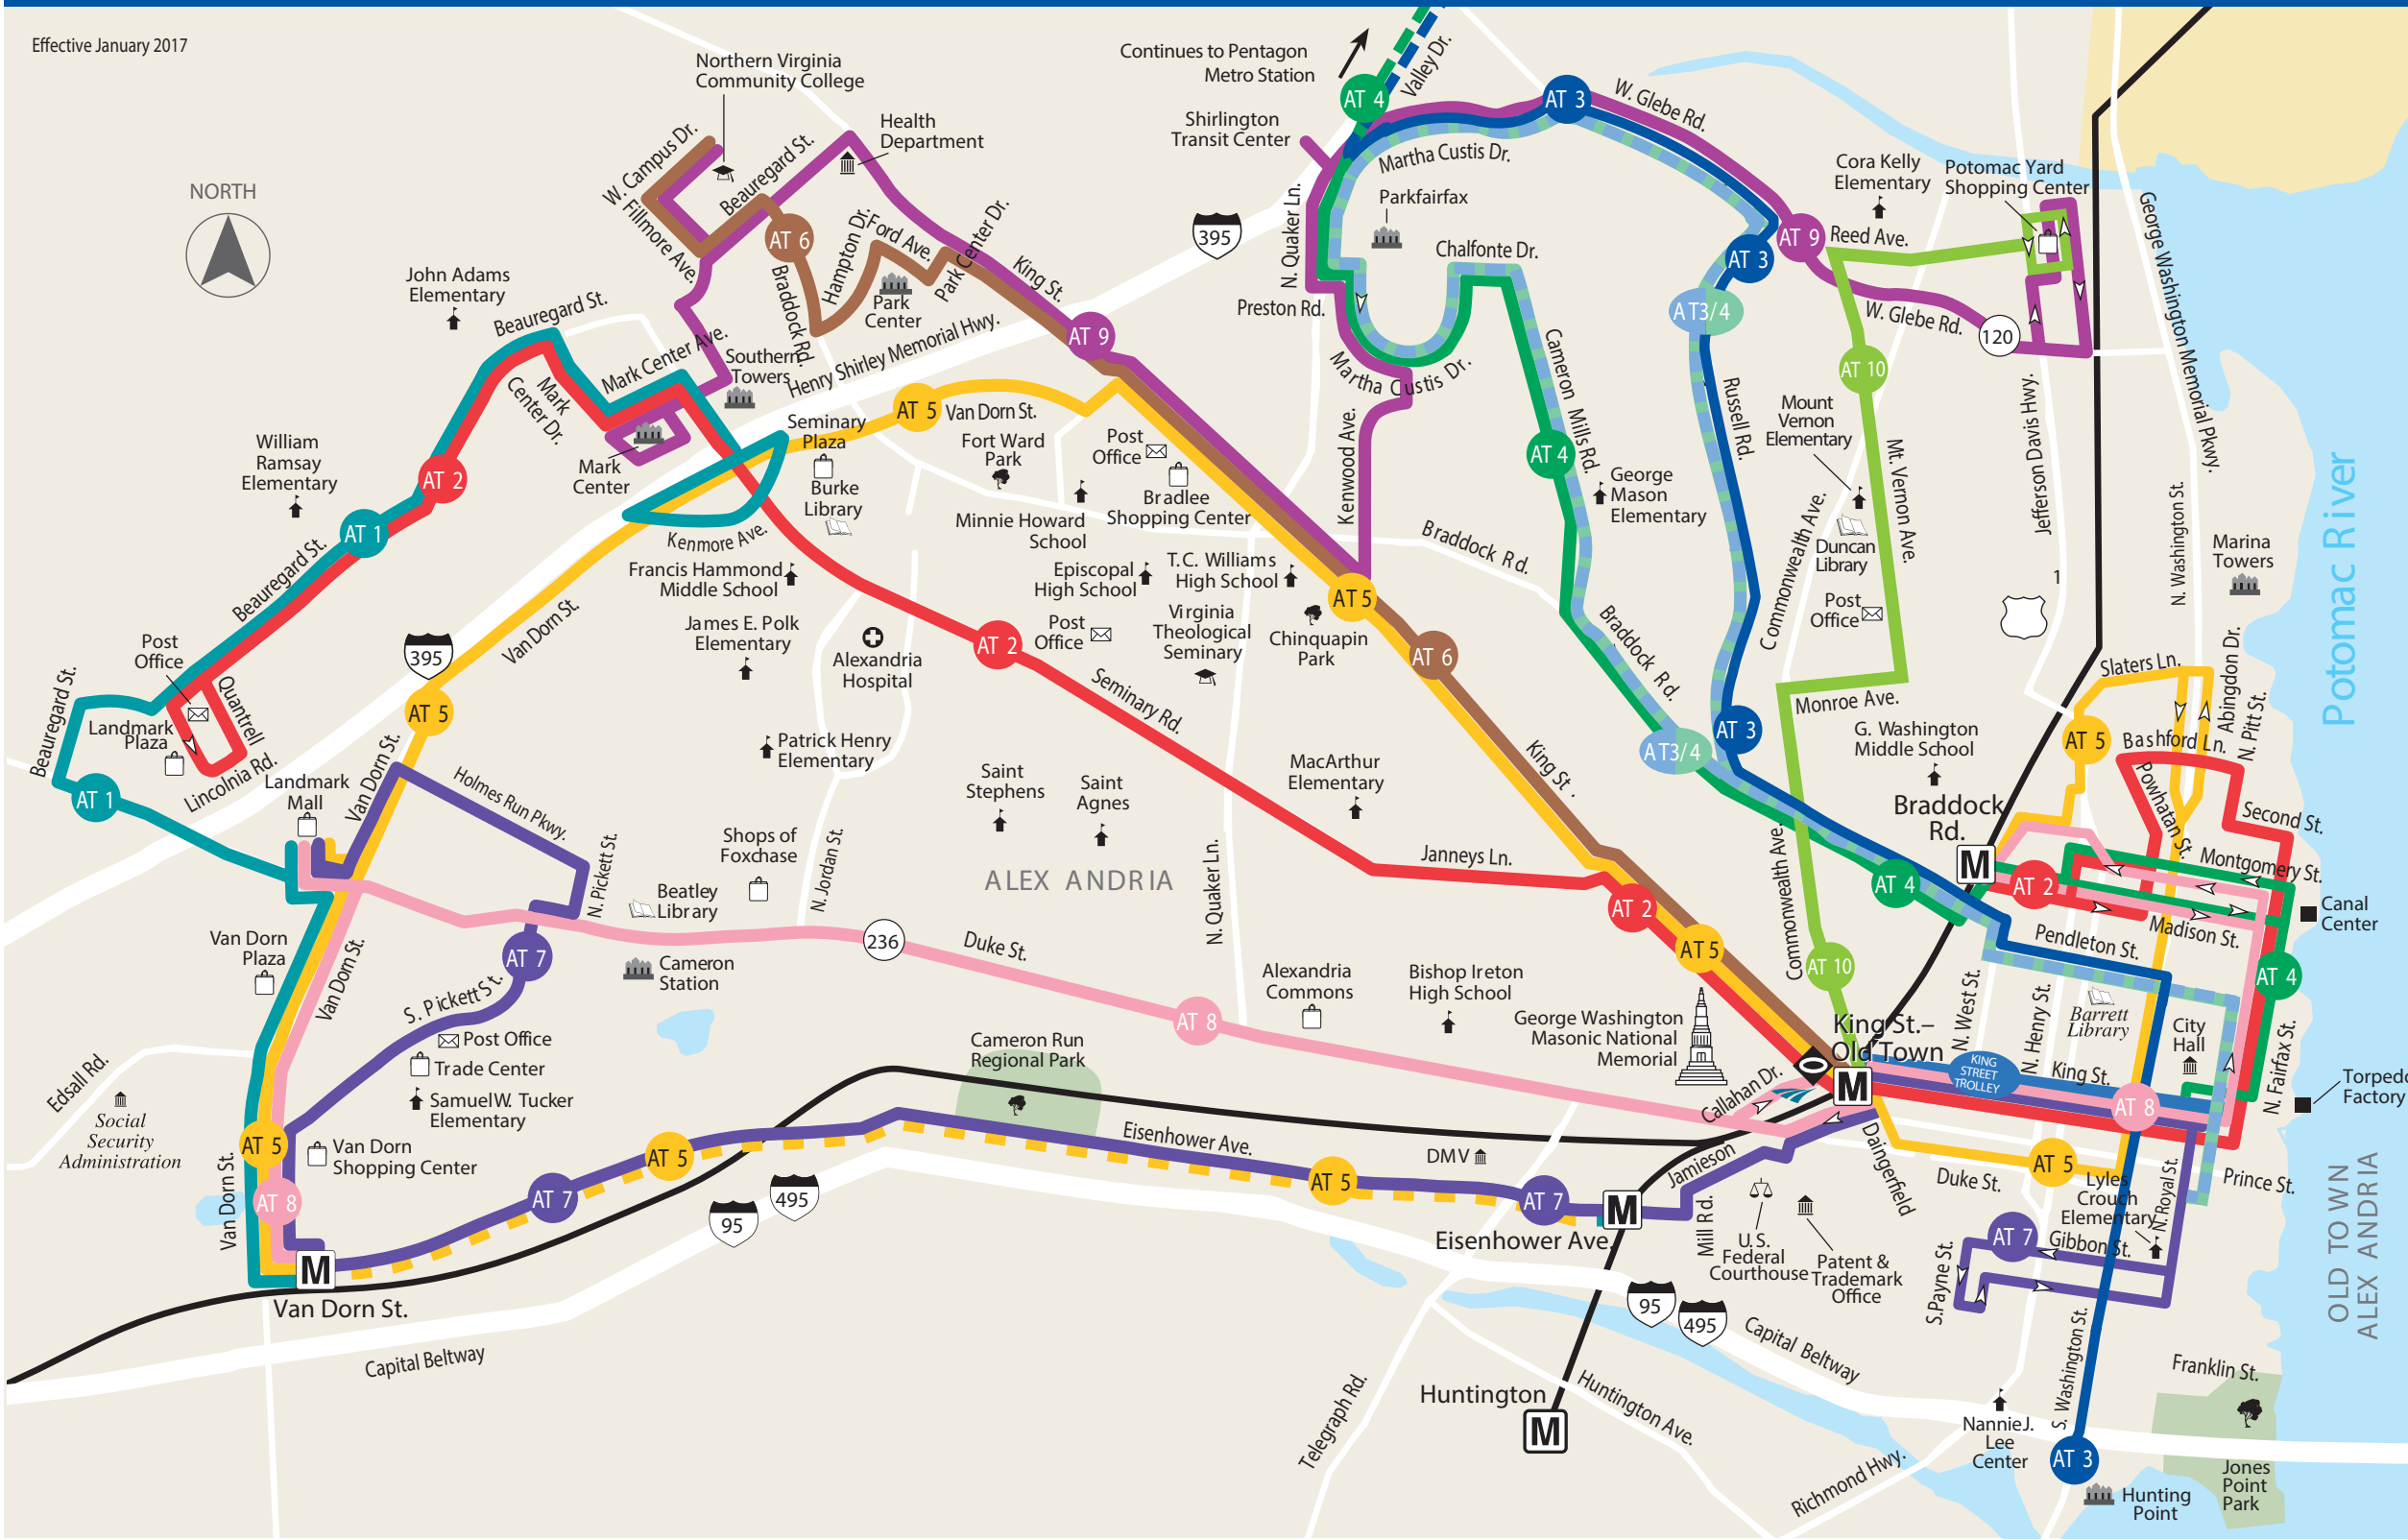

DASH SNOW ROUTE DETOUR SYSTEM MAP

Effective January 2017

ROUTE LEGEND

- AT 1
- AT 2
- AT 3
- AT 4
- AT 3/4
- AT 5
- AT 6
- AT 7
- AT 8
- AT 9
- AT 10
- KING STREET TROLLEY
- Service Extension
- Metrorail Station
- VRE Station
- Amtrak
- Hospital