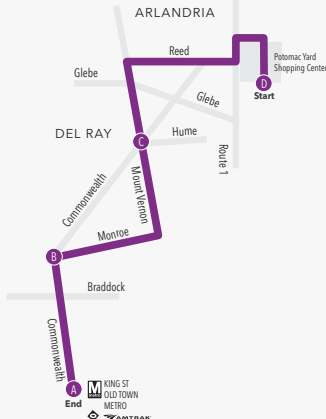

AT10

SOUTH BOUND

SERVING:

- POTOMAC YARD
- ARLANDRIA
- DEL RAY
- KING ST METRO

King Street Metro

| STAPLES & PETS MART POTOMAC YARD | | MT VERNON AVE & RAYMOND AVE | | COMMONWEALTH AVE & W NELSON AVE | | KING ST METRO | |
|-------------------------------------|-------|--------------------------------|-------|------------------------------------|--|------------------|--|
| D | | C | | B | | A | |
| ID #4000474 | | ID #4000331 | | ID #4000536 | | FINAL STOP | |
| WEEKDAY (AM) | | | | | | | |
| 6:25 | 6:34 | 6:38 | 6:44 | | | | |
| 6:50 | 6:59 | 7:03 | 7:09 | | | | |
| 7:17 | 7:26 | 7:31 | 7:37 | | | | |
| 7:47 | 7:58 | 8:03 | 8:09 | | | | |
| 8:17 | 8:28 | 8:33 | 8:39 | | | | |
| 8:47 | 8:58 | 9:03 | 9:09 | | | | |
| 9:17 | 9:28 | 9:33 | 9:39 | | | | |
| 9:47 | 9:56 | 10:00 | 10:06 | | | | |
| 10:17 | 10:26 | 10:30 | 10:36 | | | | |
| 10:47 | 10:56 | 11:00 | 11:06 | | | | |
| 11:17 | 11:26 | 11:30 | 11:36 | | | | |
| 11:47 | 11:56 | 12:00 | 12:06 | | | | |
| WEEKDAY (PM) | | | | | | | |
| 12:17 | 12:26 | 12:30 | 12:36 | | | | |
| 12:47 | 12:56 | 1:00 | 1:06 | | | | |
| 1:17 | 1:26 | 1:30 | 1:36 | | | | |
| 1:47 | 1:56 | 2:00 | 2:06 | | | | |
| 2:17 | 2:27 | 2:31 | 2:37 | | | | |
| 2:47 | 2:57 | 3:01 | 3:07 | | | | |
| 3:17 | 3:27 | 3:34 | 3:40 | | | | |
| 3:47 | 3:57 | 4:04 | 4:14 | | | | |
| 4:17 | 4:29 | 4:36 | 4:46 | | | | |
| 4:47 | 4:59 | 5:06 | 5:16 | | | | |
| 5:17 | 5:29 | 5:36 | 5:46 | | | | |
| 5:47 | 5:59 | 6:06 | 6:16 | | | | |
| 6:17 | 6:29 | 6:36 | 6:46 | | | | |
| 6:47 | 6:59 | 7:06 | 7:12 | | | | |
| 7:17 | 7:26 | 7:33 | 7:39 | | | | |
| 7:47 | 7:56 | 8:00 | 8:06 | | | | |
| 8:17 | 8:26 | 8:30 | 8:36 | | | | |
| 8:47 | 8:56 | 9:00 | 9:06 | | | | |
| 9:17 | 9:26 | 9:30 | 9:36 | | | | |
| 10:17 | 10:26 | 10:30 | 10:36 | | | | |