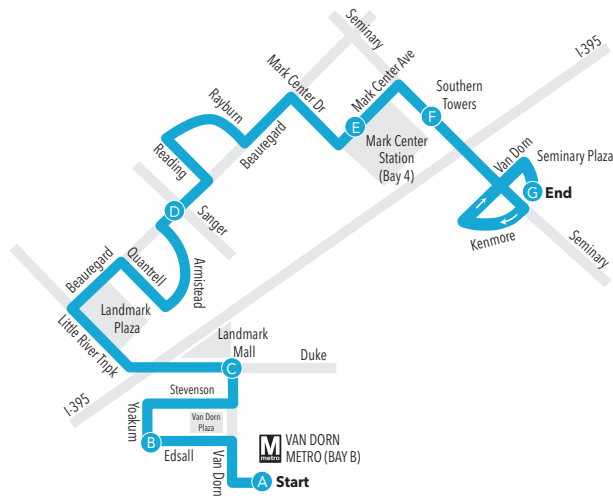

## NORTH BOUND

### SERVING:

- VAN DORN METRO
- YOAKUM PKWY
- LANDMARK MALL
- LANDMARK PLAZA
- LINCOLNIA
- BEAUREGARD ST
- MARK CENTER
- SOUTHERN TOWERS
- SEMINARY PLAZA

# Seminary Plaza

BAY B					BAY 4		GRAHAM BUILDING		HOTEL					
VAN DORN METRO		YOAKUM PKWY & EDSALL RD			LANDMARK MALL		N BEAUREGARD ST & SANGER AVE		MARK CENTER STATION		SOUTHERN TOWERS		SEMINARY PLAZA	
A		B			C		D		E		F		G	
ID #4000821		ID #4000063			ID #4000576		ID #4000299		ID #4001016		ID #4000360		FINAL STOP	
WEEKDAY (AM)														
5:55	6:03	6:10	6:24	6:31	6:33	6:42								
6:05	6:13	6:20	6:34	6:41	6:43	6:52								
6:15	6:23	6:30	6:44	6:51	6:53	7:02								
6:25	6:33	6:40	6:54	7:01	7:03	7:12								
6:35	6:43	6:50	7:04	7:11	7:13	7:22								
6:45	6:53	7:00	7:14	7:21	7:23	7:32								
6:55	7:03	7:10	7:24	7:31	7:33	7:42								
7:05	7:13	7:20	7:34	7:41	7:43	7:52								
7:15	7:23	7:30	7:44	7:51	7:53	8:02								
7:25	7:33	7:40	7:54	8:01	8:03	8:12								
7:35	7:43	7:50	8:04	8:11	8:13	8:22								
7:45	7:53	8:00	8:14	8:21	8:23	8:32								
7:55	8:03	8:10	8:24	8:31	8:33	8:42								
8:05	8:13	8:20	8:34	8:41	8:43	8:52								
8:15	8:23	8:30	8:44	8:51	8:53	9:02								
8:25	8:33	8:40	8:54	9:01	9:03	9:12								
8:35	8:43	8:50	9:04	9:11	9:13	9:22								
8:45	8:53	9:00	9:14	9:21	9:23	9:32								
9:03	9:11	9:20	9:34	9:41	9:43	9:52								
9:23	9:31	9:40	9:54	10:01	10:03	10:12								
9:43	9:51	10:00	10:14	10:21	10:23	10:32								
10:03	10:11	10:20	10:34	10:41	10:43	10:52								
10:23	10:31	10:40	10:54	11:01	11:03	11:12								
10:43	10:51	11:00	11:14	11:21	11:23	11:32								
11:03	11:11	11:20	11:34	11:41	11:43	11:52								
11:23	11:31	11:40	11:54	12:01	12:03	12:12								
11:43	11:51	12:00	12:14	12:21	12:23	12:32								