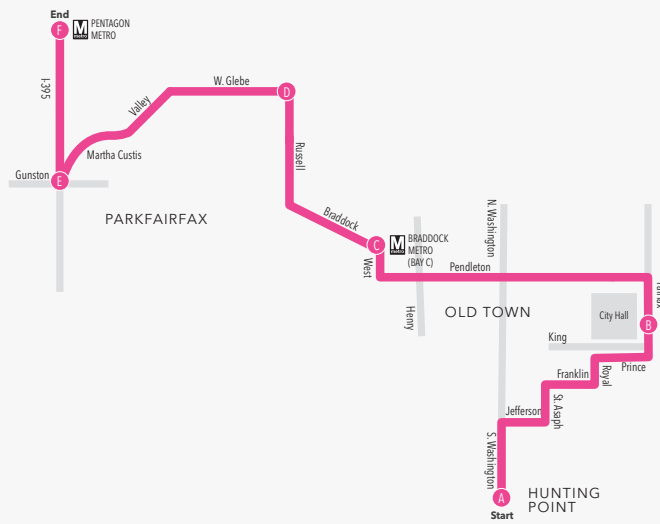

NORTH BOUND

SERVING:

- HUNTING POINT
- CITY HALL
- BRADDOCK RD METRO
- RUSSELL RD
- W GLEBE RD
- PARKFAIRFAX
- PENTAGON METRO

Pentagon Metro via Parkfairfax

Service between Old Town and Parkfairfax via AT 3/4 Loop during midday and weekday evenings.

	HUNTING POINT/ BRIDGEMAN APTS	CITY HALL N FAIRFAX ST & KING ST	BAY C BRADDOCK RD METRO	RUSSELL RD & W GLEBE RD	MARTHA CUSTIS DR & GUNSTON RD	BAY U1 PENTAGON METRO
	A	B	C	D	E	F
	ID #4000903	ID #4000743	ID #4000468	ID #4000648	ID #4000423	FINAL STOP
WEEKDAY (AM)						
	5:43	5:48	5:55	6:06	6:13	6:22
	-	-	6:15	6:26	6:33	6:42
	6:23	6:28	6:35	6:46	6:53	7:02
	6:43	6:48	6:55	7:06	7:13	7:22
	7:03	7:08	7:15	7:26	7:33	7:42
	7:23	7:28	7:35	7:46	7:57	8:06
	7:41	7:48	7:55	8:06	8:17	8:26
	8:01	8:08	8:15	8:26	8:33	8:42
	8:21	8:28	8:35	8:46	8:53	9:02
	8:41	8:48	8:55	9:05	9:12	9:21
	9:01	9:08	9:15	9:25	9:32	9:41
	9:22	9:28	9:35	9:45	9:52	10:01
WEEKDAY (PM)						
	-	3:10	3:19	3:29	3:34	3:41
	-	3:42	3:51	4:01	4:06	4:13
	4:21	4:27	4:36	4:46	4:51	4:58
	4:41	4:47	4:56	5:06	5:11	5:18
	5:01	5:07	5:16	5:26	5:31	5:38
	5:25	5:31	5:40	5:50	5:55	6:02
	5:45	5:51	6:00	6:10	6:15	6:22
	6:05	6:11	6:20	6:30	6:35	6:42
	6:26	6:32	6:41	6:51	6:56	7:03
	6:46	6:52	7:01	7:11	7:16	7:23
	7:06	7:12	7:21	7:31	7:36	7:43
	7:45	7:51	8:00	8:10	8:15	8:22