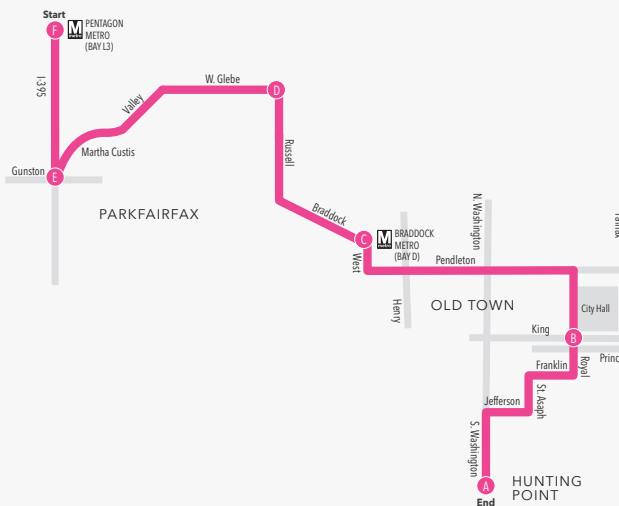

AT3

SOUTH BOUND

SERVING:

- PENTAGON METRO
- PARKFAIRFAX
- W GLEBE RD
- RUSSELL RD BRADDOCK RD
- METRO
- CITY HALL HUNTING POINT

Hunting Point via Old Town

Service between Old Town and Parkfairfax via AT 3/4 Loop during midday and weekday evenings.

BAY U1 PENTAGON METRO	MARTHA CUSTIS DR & GUNSTON RD	W GLEBE RD & EXECUTIVE AVE	BAY D BRADDOCK METRO	CITY HALL S ROYAL ST & KING ST	HUNTING POINT/ BRIDGEYARD APTS
F	E	D	C	B	A
ID #6001293	ID #4000422	ID #4000776	ID #4000598	ID #4000714	FINAL STOP
WEEKDAY (AM)					
6:27	6:36	6:42	6:52	7:02	7:10
6:47	6:56	7:02	7:12	7:22	7:30
7:07	7:16	7:22	7:32	7:42	7:50
7:26	7:35	7:41	7:53	8:03	8:11
7:45	7:54	8:00	8:12	8:22	8:30
8:07	8:16	8:22	8:32	8:42	8:50
8:27	8:36	8:42	8:52	9:02	9:10
8:47	8:56	9:02	9:12	9:22	9:30
9:15	9:24	9:30	9:40	9:50	-
WEEKDAY (PM)					
3:30	3:39	3:45	3:55	4:05	4:13
3:50	3:59	4:05	4:15	4:25	4:33
4:10	4:19	4:25	4:35	4:45	4:53
4:30	4:39	4:45	4:59	5:09	5:17
4:50	4:59	5:05	5:19	5:29	5:37
5:10	5:19	5:25	5:39	5:49	5:57
5:30	5:39	5:45	5:59	6:09	6:17
5:50	5:59	6:05	6:19	6:29	6:37
6:10	6:19	6:25	6:35	6:45	6:53
6:30	6:39	6:45	6:55	7:05	7:13
6:50	6:59	7:05	7:15	7:25	7:33
7:10	7:19	7:25	7:35	7:45	7:53
7:35	7:44	7:50	8:00	8:10	8:18