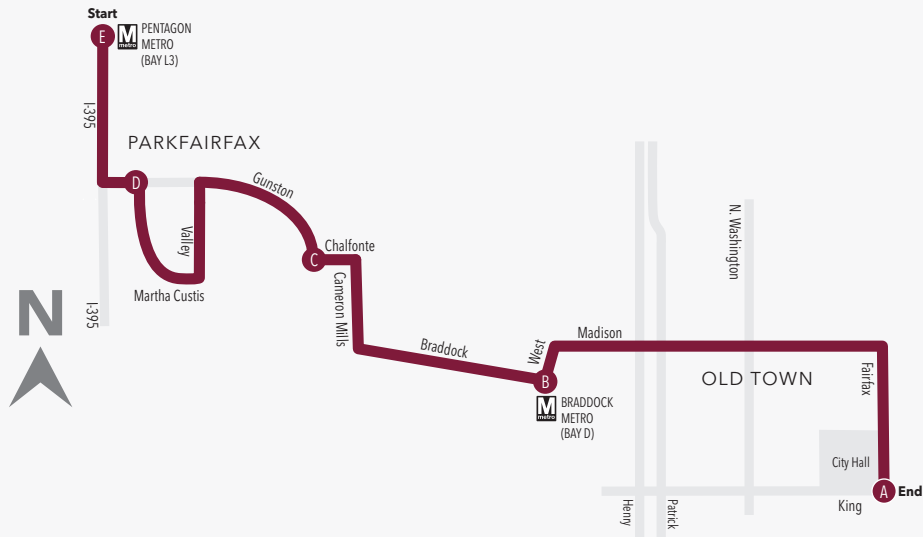

AT4

SOUTH BOUND

SERVING:

- PENTAGON METRO
- PARKFAIRFAX
- CAMERON MILLS RD
- W BRADDOCK RD
- BRADDOCK RD METRO
- CITY HALL

Old Town - City Hall

Service between Old Town and Parkfairfax via AT 3/4 Loop during midday and weekday evenings.

BAY U1		BAY D		CITY HALL	
PENTAGON METRO		MARTHA CUSTIS DR & GUNSTON RD		N FAIRFAX ST & KING ST	
E	D	C	B	A	
ID #6001293	ID #4000843	ID #4000726	ID #400598	FINAL STOP	
WEEKDAY (AM)					
6:42	6:51	6:55	7:06	7:18	
7:02	7:11	7:15	7:26	7:38	
7:15	7:24	7:28	7:39	7:51	
7:35	7:44	7:48	7:59	8:11	
7:57	8:06	8:10	8:21	8:33	
8:15	8:24	8:28	8:39	8:51	
8:35	8:44	8:48	8:59	9:11	
8:57	9:06	9:10	9:21	9:33	
9:20	9:29	9:33	9:44	9:56	
9:50	9:59	10:03	10:14	10:26	
WEEKDAY (PM)					
3:40	3:49	3:53	4:04	4:16	
4:00	4:09	4:13	4:24	4:36	
4:20	4:29	4:34	4:45	4:57	
4:40	4:49	4:54	5:06	5:18	
5:00	5:09	5:14	5:26	5:38	
5:20	5:29	5:34	5:46	5:58	
5:40	5:49	5:54	6:06	6:18	
6:00	6:11	6:16	6:28	6:40	
6:20	6:31	6:36	6:48	7:00	
6:40	6:49	6:54	7:04	7:16	
7:00	7:09	7:14	7:24	7:36	
7:25	7:34	7:38	7:48	8:00	