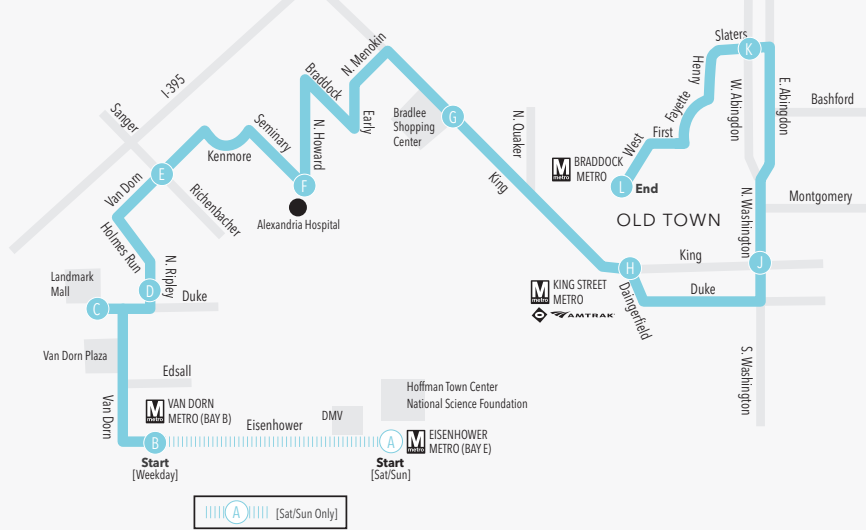

EAST BOUND

SERVING:

- EISENHOWER METRO (SAT/SUN ONLY)
- VAN DORN METRO
- LANDMARK MALL
- VAN DORN ST
- ALEXANDRIA HOSPITAL
- BRADLEE SHOPPING CENTER
- T.C. WILLIAMS HIGH SCHOOL
- KING ST METRO
- OLD TOWN
- SLATERS LN
- BRADDOCK RD METRO

Braddock Metro via Old Town

AT5 EASTBOUND SERVICE STARTS AT VAN DORN METRO ON WEEKDAYS.

FOR WEEKDAY SERVICE TO EISENHOWER AVE STOPS, SEE AT7 WESTBOUND.

BAY E EISENHOWER METRO	BAY B VAN DORN METRO	LANDMARK MALL	N RIPLEY ST & DUKE ST	N VAN DORN ST & RICHENBACHER	ALEXANDRIA HOSPITAL	BRADLEE SHOPPING CENTER	KING ST METRO	S WASHINGTON ST & KING ST	(MASSEY LANE) SLATERS LN & W ABINGDON	BRADDOCK RD METRO
A	B	C	D	E	F	G	H	J	K	L
ID #4000821	ID #4000576	ID #4000690	ID #4000276	ID #4000489	ID #4000491	ID #4000493	ID #4000025	ID #4000731	FINAL STOP	
WEEKDAY (AM)										
5:10	5:18	5:22	5:27	5:34	5:40	5:49	5:54	6:01	6:07	
5:46	5:54	5:58	6:03	6:10	6:16	6:25	6:30	6:37	6:43	
6:16	6:24	6:28	6:33	6:40	6:46	6:55	7:00	7:07	7:13	
6:31	6:39	6:43	6:48	6:55	7:06	7:15	7:21	7:28	7:34	
-	6:56	7:00	7:05	7:15	7:26	7:35	7:46	7:53	7:59	
7:02	7:13	7:17	7:22	7:32	7:43	7:55	8:06	8:13	8:19	
-	-	7:27	7:32	7:42	7:53	8:05	8:16	8:23	8:29	
-	-	7:37	7:42	7:52	8:03	8:15	8:26	8:33	8:39	
7:39	7:50	7:54	7:59	8:09	8:20	8:35	8:46	8:53	8:59	
8:05	8:14	8:18	8:23	8:33	8:44	8:55	9:06	9:13	9:19	
8:50	8:59	9:03	9:07	9:14	9:20	9:30	9:35	9:42	9:48	
9:20	9:29	9:33	9:37	9:44	9:50	10:00	10:05	10:12	10:18	
9:50	9:59	10:03	10:07	10:14	10:20	10:30	10:35	10:42	10:48	
10:20	10:29	10:33	10:37	10:44	10:50	11:00	11:05	11:12	11:18	
10:50	10:59	11:03	11:07	11:14	11:20	11:30	11:35	11:42	11:48	
11:20	11:29	11:33	11:37	11:44	11:50	12:00	12:08	12:15	12:22	
11:50	11:59	12:03	12:07	12:14	12:20	12:30	12:38	12:45	12:52	
WEEKDAY (PM)										
12:15	12:24	12:28	12:32	12:39	12:45	12:55	1:03	1:10	1:17	
12:45	12:54	12:58	1:02	1:09	1:15	1:25	1:33	1:40	1:46	
1:15	1:24	1:28	1:32	1:39	1:45	1:55	2:03	2:10	2:16	
1:45	1:54	1:58	2:02	2:09	2:15	2:25	2:33	2:41	2:47	
2:15	2:24	2:28	2:32	2:39	2:45	2:55	3:05	3:13	3:19	
2:44	2:53	2:57	3:01	3:08	3:14	3:25*	3:35	3:43	3:49	
3:07	3:16	3:20	3:24	3:31	3:37	3:50*	4:00	4:08	4:14	
3:36	3:45	3:49	3:54	4:01	4:07	4:20*	4:30	4:38	4:44	
4:00	4:09	4:13	4:18	4:25	4:31	4:50*	5:02	5:10	5:16