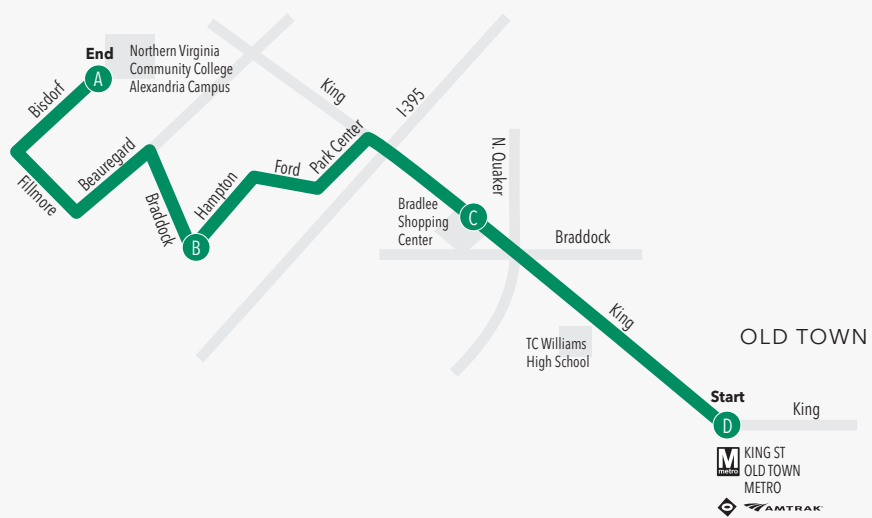

AT6

WEST BOUND

SERVING:

- KING ST METRO
- T.C. WILLIAMS HIGH SCHOOL
- BRADLEE SHOPPING CENTER
- NVCC - ALEXANDRIA CAMPUS

NVCC - Alexandria Campus

KING ST METRO	BRADLEE SHOPPING CENTER	N HAMPTON DR & BRADDOCK RD	NVCC ALEXANDRIA
D	C	B	A
ID #4000607	ID #4000492	ID #4000369	FINAL STOP
<b>WEEKDAY (AM)</b>			
6:05	6:16	6:21	6:28
6:20	6:31	6:36	6:43
6:35	6:46	6:51	6:58
6:50	7:01	7:06	7:13
7:05	7:16	7:21	7:28
7:20	7:31	7:37	7:44
7:35	7:46	7:52	7:59
7:50	8:01	8:07	8:14
8:05	8:16	8:22	8:29
8:20	8:31	8:37	8:44
8:35	8:46	8:52	8:59
8:50	9:03	9:09	9:16
9:05	9:18	9:23	9:30
9:20	9:33	9:38	9:45
9:35	9:46	9:51	9:58
10:05	10:16	10:21	10:28
10:35	10:46	10:51	10:58
11:05	11:16	11:21	11:28
11:35	11:46	11:51	11:58
<b>WEEKDAY (PM)</b>			
12:05	12:16	12:21	12:28
12:35	12:46	12:51	12:58
1:05	1:16	1:21	1:28
1:35	1:46	1:51	1:58
2:05	2:16	2:21	2:28
2:35	2:46	2:51	2:58
3:05	3:20	3:25	3:32

KING ST  
METRO

BRADLEE  
SHOPPING CENTER

N HAMPTON DR &  
BRADDOCK RD

NVCC  
ALEXANDRIA

D	C	B	A
ID #4000607	ID #4000492	ID #4000369	FINAL STOP
WEEKDAY (PM)			
3:21	3:36	3:41	3:48
3:35	3:50	3:55	4:02
3:51	4:06	4:11	4:18
4:05	4:20	4:25	4:32
4:20	4:35	4:40	4:47
4:35	4:50	4:55	5:02
4:50	5:05	5:10	5:17
5:05	5:20	5:25	5:32
5:20	5:35	5:40	5:47
5:35	5:50	5:55	6:02
5:50	6:05	6:10	6:17
6:05	6:20	6:25	6:32
6:20	6:35	6:40	6:47
6:35	6:50	6:55	7:02
6:50	7:05	7:10	7:17
7:05	7:20	7:25	7:32
7:35	7:50	7:55	8:02
8:05	8:16	8:20	8:27
8:35	8:46	8:50	8:57
9:05	9:16	9:20	9:27
9:35	9:46	9:50	9:57
10:10	10:22	10:26	10:33