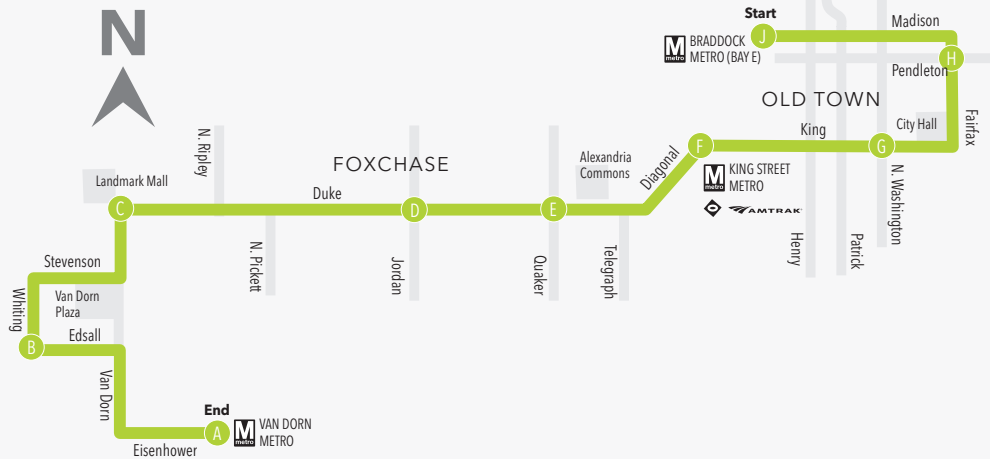

AT8

WEST BOUND

SERVING:

- BRADDOCK RD METRO
- CITY HALL
- KING ST METRO
- ALEXANDRIA COMMONS
- FOXCHASE
- LANDMARK MALL
- WHITING ST
- VAN DORN METRO

Van Dorn Metro via Landmark Mall

POTOMAC RIVER

BAY E BRADDOCK RD METRO	N FAIRFAX ST & PENDLETON ST	KING ST & S WASHINGTON ST	KING ST METRO	DUKE ST & QUAKER LN	DUKE ST & S JORDAN ST	LANDMARK MALL	EDSALL RD & S WHITING ST	VAN DORN METRO
J	H	G	F	E	D	C	B	A
ID #4000591	ID #4000813	ID #4000734	ID #4000480	ID #4000067	ID #4000122	ID #4000576	ID #40000734	FINAL STOP
WEEKDAY (AM)								
-	-	-	-	4:52	4:56	-	5:05	5:10
5:02	5:09	5:13	5:20	5:25	5:29	-	5:38	5:43
-	-	-	6:00	6:05	6:09	6:16	-	-
-	-	-	-	5:56	6:00	-	6:09	6:14
5:57	6:04	6:08	6:15	6:20	6:24	6:31	6:38	6:43
-	-	-	6:25	6:30	6:34	6:44	-	-
6:17	6:24	6:28	6:35	6:40	6:44	6:54	7:01	7:09
-	-	-	6:45	6:50	6:54	7:04	-	-
6:37	6:44	6:48	6:55	7:00	7:04	7:14	7:21	7:29
-	-	-	7:05	7:10	7:14	7:24	-	-
6:57	7:04	7:08	7:15	7:20	7:24	7:34	7:41	7:49
-	-	-	7:25	7:30	7:34	7:44	-	-
7:17	7:24	7:28	7:35	7:42	7:46	7:56	8:03	8:11
-	-	-	7:45	7:52	7:56	8:06	-	-
7:37	7:44	7:48	7:55	8:02	8:06	8:16	8:23	8:31
-	-	-	8:05	8:12	8:16	8:26	-	-
7:57	8:04	8:08	8:15	8:22	8:26	8:36	8:43	8:51
-	-	-	8:25	8:32	8:36	8:46	-	-
8:16	8:24	8:28	8:35	8:42	8:46	8:56	9:03	9:11
-	-	-	8:45	8:52	8:56	9:06	-	-
8:36	8:44	8:48	8:55	9:02	9:06	9:16	9:23	9:31
-	-	-	9:05	9:12	9:16	9:26	-	-
9:06	9:14	9:18	9:25	9:32	9:36	9:46	9:53	9:58
9:36	9:44	9:48	9:55	10:02	10:06	10:16	10:23	10:28
10:06	10:14	10:18	10:25	10:32	10:36	10:46	10:53	10:58
10:36	10:44	10:48	10:55	11:02	11:06	11:16	11:23	11:28
11:06	11:14	11:18	11:25	11:32	11:36	11:46	11:53	11:58
11:36	11:44	11:48	11:55	12:03	12:07	12:17	12:24	12:29

BAY E

BRADDOCK RD METRO

N FAIRFAX ST & PENDLETON ST

KING ST & S WASHINGTON ST

KING ST METRO

DUKE ST & QUAKER LN

DUKE ST & S JORDAN ST

LANDMARK MALL