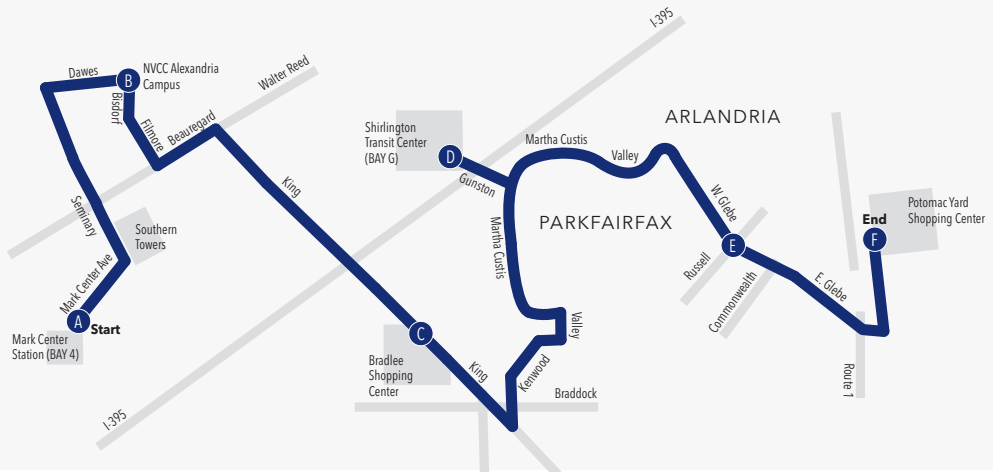

**EAST BOUND**

**SERVING:**

- MARK CENTER STATION
- BUILD AMERICA PLAZA (SKYLINE)
- NVCC - ALEXANDRIA CAMPUS
- BRADLEE SHOPPING CENTER
- SHIRLINGTON TRANSIT CENTER
- PARKFAIRFAX
- W GLEBE RD
- POTOMAC YARD SHOPPING CENTER

**Potomac Yard**

BAY 4 MARK CENTER STATION	NVCC ALEXANDRIA	BRADLEE SHOPPING CENTER	BAY G SHIRLINGTON STATION	W GLEBE RD & EXECUTIVE AVE	STAPLES & PETSMART POTOMAC YARD
A	B	C	D	E	G
ID #4001016	ID #4001025	ID #4000491	ID #6001365	ID #4000776	FINAL STOP
<b>WEEKDAY (AM)</b>					
6:20	6:28	6:37	6:48	6:55	7:03
6:40	6:48	6:57	7:08	7:15	7:23
7:00	7:08	7:17	7:28	7:35	7:43
7:20	7:28	7:37	7:48	7:55	8:03
7:40	7:48	7:57	8:08	8:15	8:23
8:00	8:08	8:17	8:28	8:35	8:43
8:20	8:28	8:37	8:48	8:55	9:03
8:40	8:48	8:57	9:08	9:15	9:23
9:00	9:08	9:17	9:28	9:35	9:43
9:20	9:28	9:37	9:48	9:55	10:03
9:40	9:48	9:57	10:08	10:15	10:23
10:00	10:08	10:18	10:29	10:36	10:44
10:30	10:38	10:48	10:59	11:06	11:14
11:00	11:08	11:19	11:30	11:37	11:45
11:30	11:38	11:49	12:00	12:07	12:15
<b>WEEKDAY (PM)</b>					
12:00	12:08	12:19	12:30	12:37	12:45
12:30	12:38	12:49	1:00	1:07	1:15
1:00	1:08	1:19	1:30	1:37	1:45
1:30	1:38	1:49	2:00	2:07	2:15
2:00	2:08	2:19	2:30	2:37	2:45
2:30	2:38	2:49	3:00	3:07	3:15
3:00	3:08	3:19	3:30	3:37	3:45
3:20	3:28	3:39	3:50	3:57	4:05
3:40	3:48	3:59	4:10	4:17	4:25
4:00	4:08	4:19	4:32	4:39	4:47
4:20	4:28	4:39	4:52	4:59	5:07
4:40	4:48	4:59	5:12	5:19	5:27
5:00	5:08	5:19	5:32	5:39	5:47