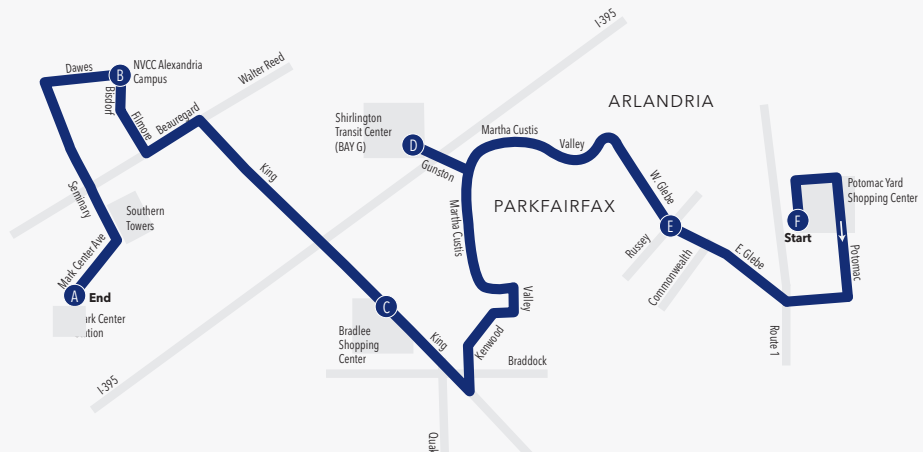

## WEST BOUND

### SERVING:

- POTOMAC YARD SHOPPING CENTER
- W GLEBE RD
- PARKFAIRFAX
- SHIRLINGTON TRANSIT CENTER
- BRADLEE SHOPPING CENTER
- NVCC-ALEXANDRIA CAMPUS
- BUILD AMERICA PLAZA (SKYLINE)
- MARK CENTER STATION

# Mark Center

	STAPLES & PETSMART POTOMAC YARD	W GLEBE RD & EXECUTIVE AVE	BAY G SHIRLINGTON STATION	BRADLEE SHOPPING CENTER	NVCC ALEXANDRIA	MARK CENTER STATION
	A	B	C	D	E	G
	ID #4000474	ID #4000777	ID #6001365	ID #4000492	ID #4001025	FINAL STOP
<b>WEEKDAY (AM)</b>						
6:43	6:52	6:59	7:10	7:20	7:30	
7:02	7:12	7:19	7:30	7:40	7:50	
7:20	7:30	7:39	7:50	8:00	8:10	
7:40	7:50	7:59	8:10	8:20	8:30	
8:02	8:12	8:19	8:30	8:40	8:50	
8:22	8:32	8:39	8:50	9:00	9:10	
8:42	8:52	8:59	9:10	9:20	9:30	
9:02	9:12	9:19	9:30	9:40	9:50	
9:33	9:42	9:49	10:00	10:10	10:20	
10:03	10:12	10:19	10:30	10:40	10:50	
10:33	10:42	10:49	11:00	11:10	11:20	
11:02	11:11	11:18	11:29	11:40	11:50	
11:32	11:41	11:48	11:59	12:10	12:20	
<b>WEEKDAY (PM)</b>						
12:02	12:11	12:18	12:29	12:40	12:50	
12:32	12:41	12:48	12:59	1:10	1:20	
1:02	1:11	1:18	1:29	1:40	1:50	
1:32	1:41	1:48	1:59	2:10	2:20	
2:03	2:12	2:19	2:30	2:40	2:50	
2:33	2:42	2:49	3:00	3:10	3:20	
3:03	3:12	3:19	3:30	3:40	3:50	
3:23	3:32	3:39	3:50	4:00	4:10	
3:43	3:52	3:59	4:10	4:20	4:30	
4:02	4:12	4:19	4:30	4:40	4:50	
4:22	4:32	4:39	4:50	5:00	5:10	
4:42	4:52	4:59	5:10	5:20	5:30	
5:02	5:12	5:19	5:30	5:40	5:50	
5:22	5:32	5:39	5:50	6:00	6:10	
5:42	5:52	5:59	6:10	6:20	6:30	

STAPLES & PETSMART  
POTOMAC YARD

W GLEBE RD &  
EXECUTIVE AVE

BAY G  
SHIRLINGTON  
STATION

BRADLEE  
SHOPPING CENTER

NVCC  
ALEXANDRIA

MARK CENTER  
STATION

A

B