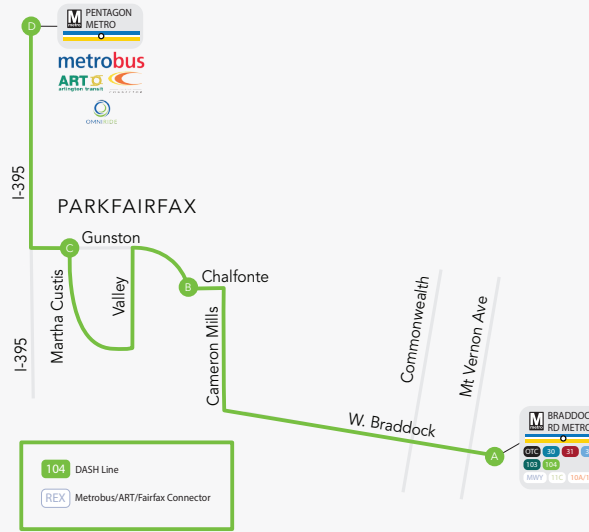

## NORTHBOUND

### SERVING:

- BRADDOCK RD METRO
- W BRADDOCK RD
- CAMERON MILLS RD
- PARKFAIRFAX
- PENTAGON METRO

BAY A  
**BRADDOCK RD METRO**

**GUNSTON RD & CHALFONTE DR**

**MARTHA CUSTIS DR & GUNSTON RD**

**PENTAGON METRO**

**Pentagon Metro**  
via Cameron Mills Dr - Parkfairfax

LINE  
**104**

**SOUTHBOUND**

**SERVING:**

- PENTAGON METRO
- PARKFAIRFAX
- CAMERON MILLS RD
- W BRADDOCK RD
- BRADDOCK RD METRO

**Braddock Rd Metro**

via Pentagon Metro - Parkfairfax

BAY U1  
**PENTAGON METRO**

**MARTHA CUSTIS DR & GUNSTON RD**

**GUNSTON RD & CHALFONTE DR**

**BRADDOCK RD METRO**

D	C	B	A
ID #6000935	ID #4000843	ID #4000726	FINAL STOP
<b>WEEKDAY</b>			
6:45 AM	6:54	6:58	7:09
7:15	7:24	7:28	7:39
7:45	7:54	7:58	8:09
8:15	8:24	8:28	8:39
8:45	8:54	8:58	9:09
9:15	9:24	9:28	9:39
9:45	9:54	9:58	10:09
3:15 PM	3:24	3:28	3:39
3:45	3:54	3:58	4:09
4:15	4:24	4:28	4:39
4:45	4:54	4:58	5:09
5:15	5:24	5:28	5:39
5:45	5:54	5:58	6:09
6:15	6:24	6:28	6:39
6:45	6:54	6:58	7:09
7:15	7:24	7:28	7:39
7:45	7:54	7:58	8:09
8:15	8:24	8:28	8:39